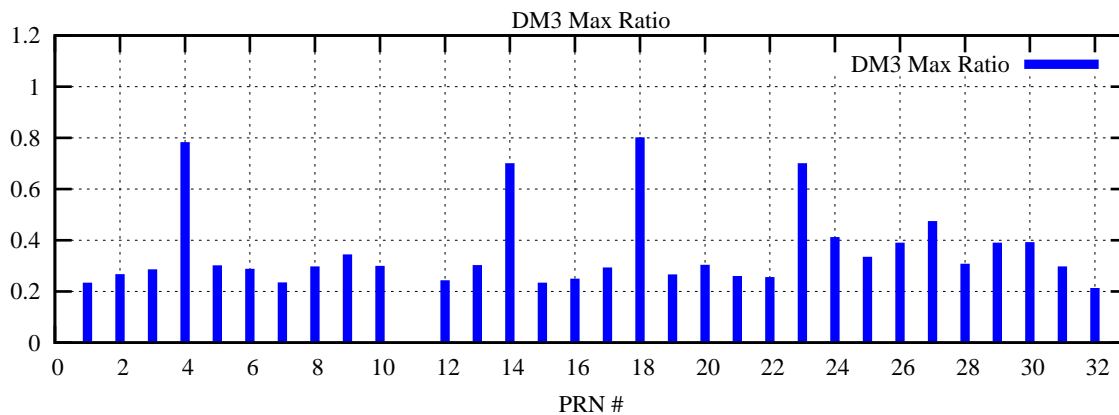

Ratio (PRN Bias/Threshold)

GpsWeek 2134 Day 4

Skinny (Type 0): PRN 8 22
Broad (Type 2): PRN 7 15 17 21 24