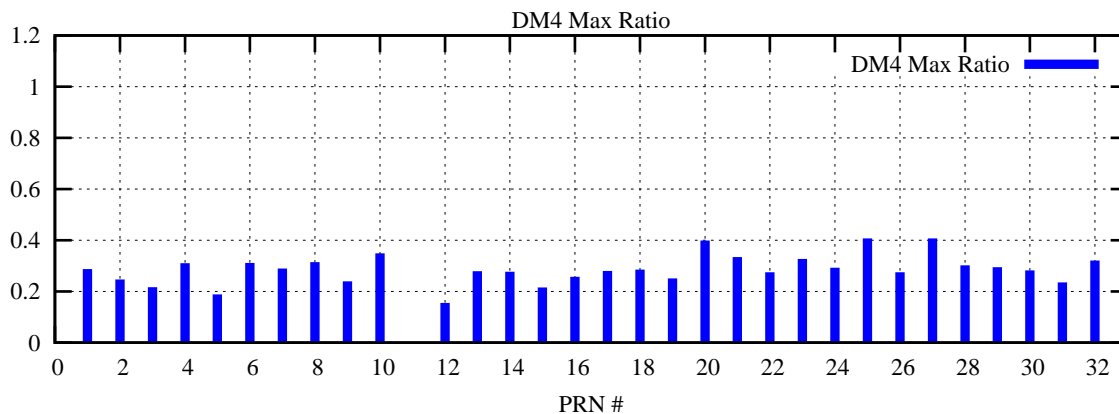

Ratio (PRN Bias/Threshold)

GpsWeek 2134 Day 4

Skinny (Type 0): PRN 8 22
Broad (Type 2): PRN 7 15 17 21 24