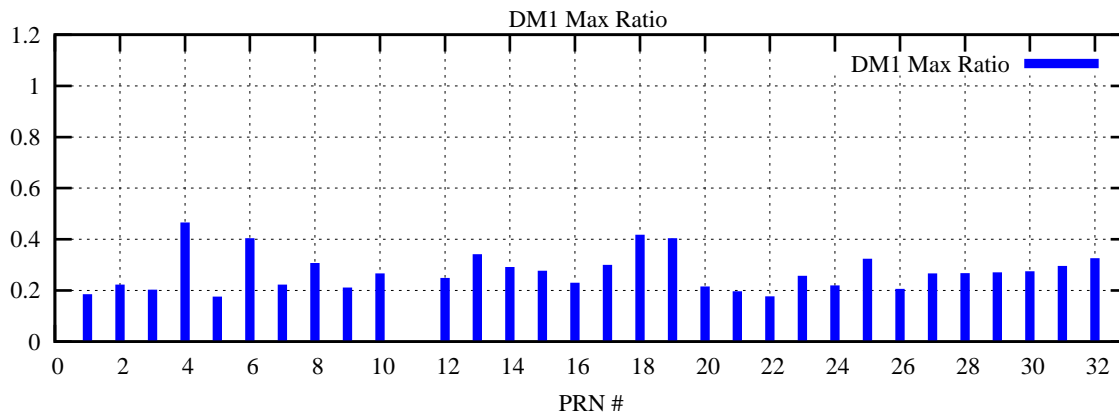

Ratio (PRN Bias/Threshold)

GpsWeek 2134 Day 4

Skinny (Type 0): PRN 8 22
Broad (Type 2): PRN 7 15 17 21 24