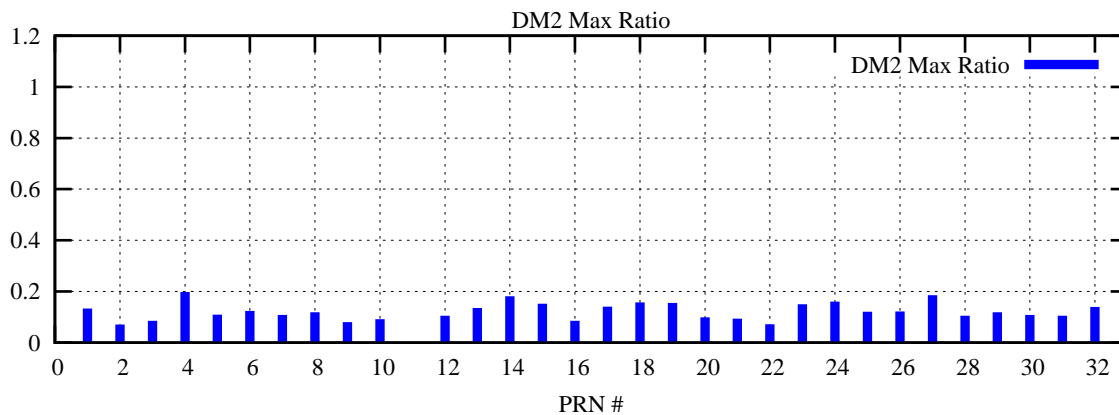

Ratio (PRN Bias/Threshold)

GpsWeek 2134 Day 4

Skinny (Type 0): PRN 8 22
Broad (Type 2): PRN 7 15 17 21 24