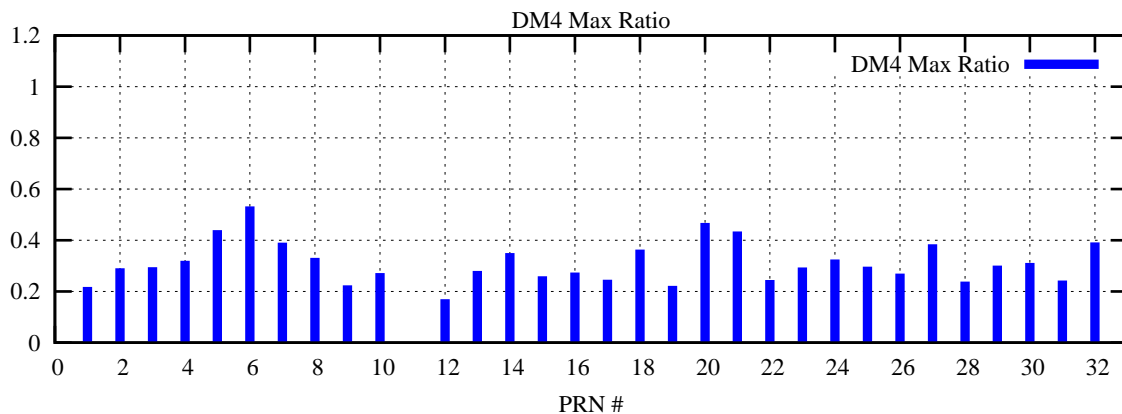

Ratio (PRN Bias/Threshold)

GpsWeek 2135 Day 0

Skinny (Type 0): PRN 8 22
Broad (Type 2): PRN 7 15 17 21 24