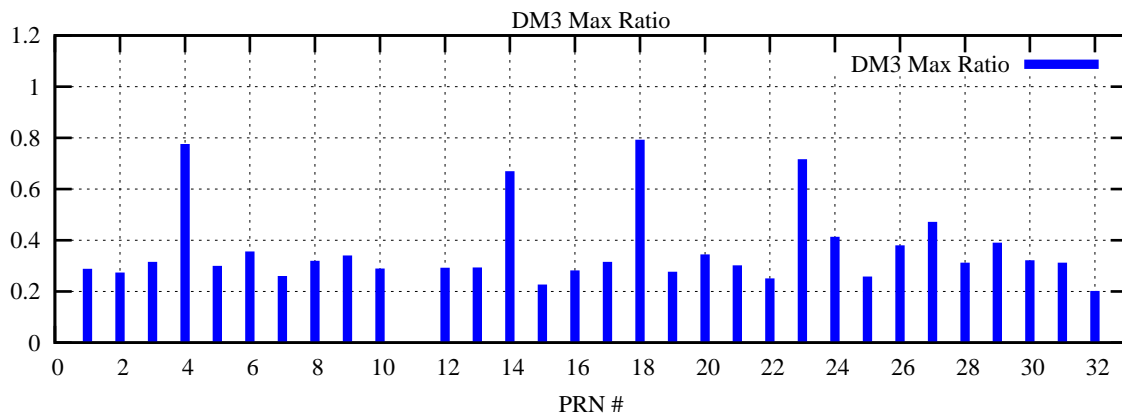

Ratio (PRN Bias/Threshold)

GpsWeek 2135 Day 0

Skinny (Type 0): PRN 8 22
Broad (Type 2): PRN 7 15 17 21 24