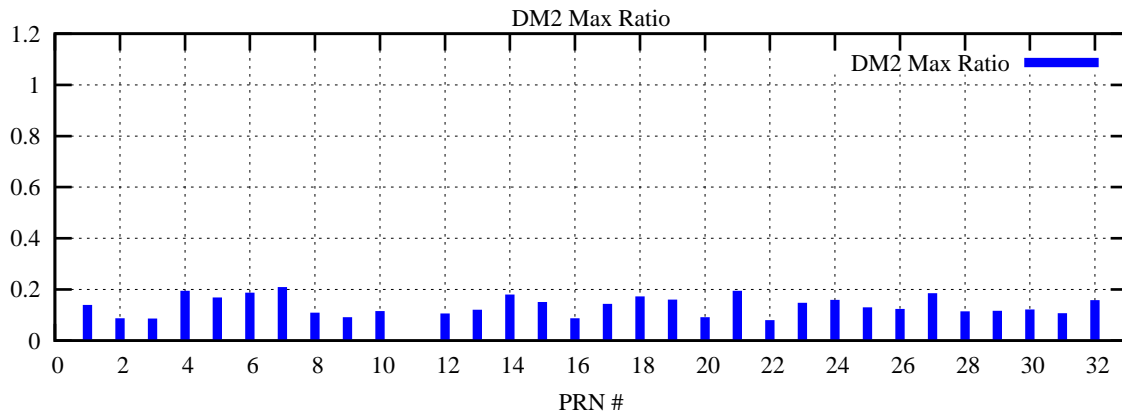

Ratio (PRN Bias/Threshold)

GpsWeek 2135 Day 0

Skinny (Type 0): PRN 8 22
Broad (Type 2): PRN 7 15 17 21 24