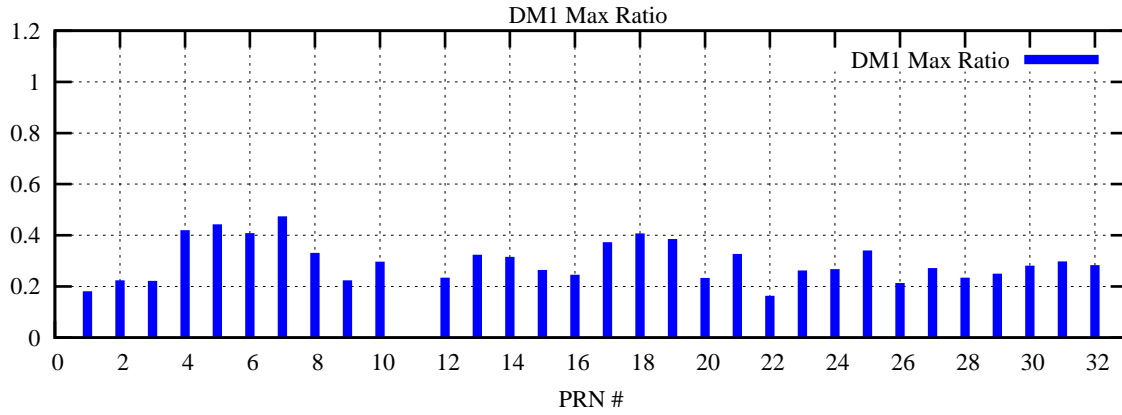

Ratio (PRN Bias/Threshold)

GpsWeek 2135 Day 0

Skinny (Type 0): PRN 8 22
Broad (Type 2): PRN 7 15 17 21 24