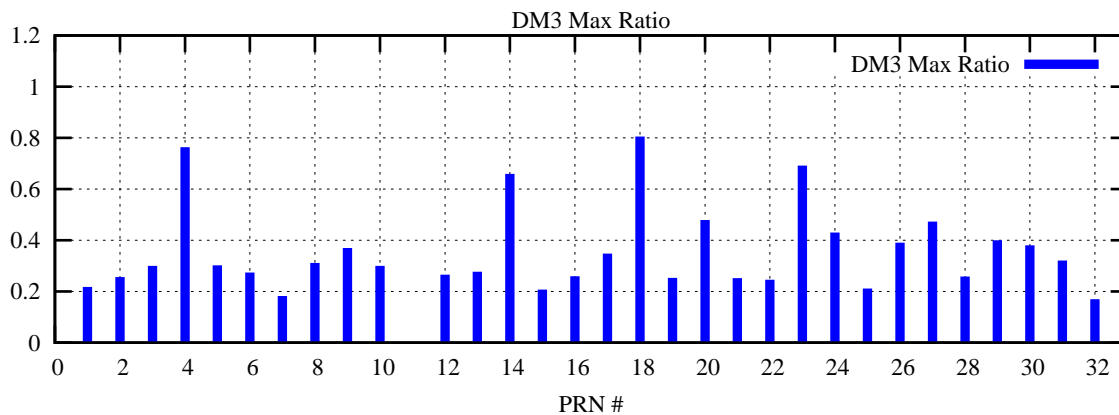

Ratio (PRN Bias/Threshold)

GpsWeek 2135 Day 1

Skinny (Type 0): PRN 8 22
Broad (Type 2): PRN 7 15 17 21 24