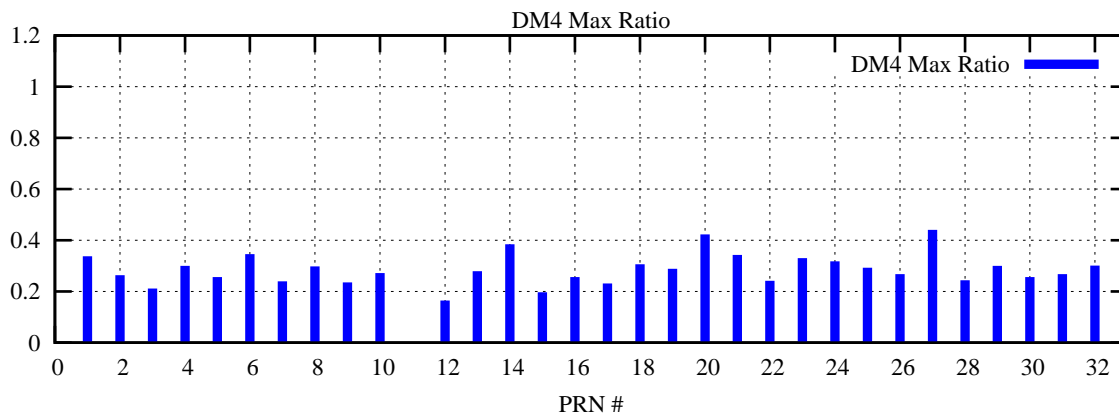

Ratio (PRN Bias/Threshold)

GpsWeek 2135 Day 1

Skinny (Type 0): PRN 8 22
Broad (Type 2): PRN 7 15 17 21 24