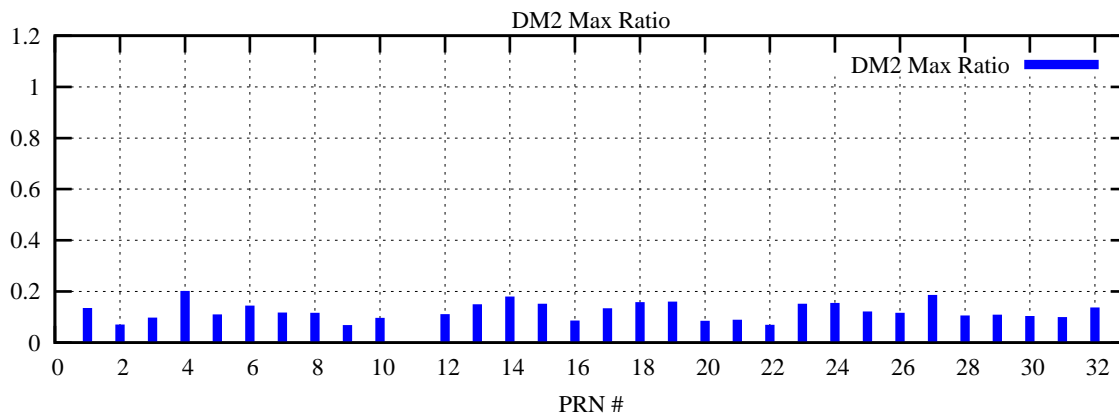

Ratio (PRN Bias/Threshold)

GpsWeek 2135 Day 1

Skinny (Type 0): PRN 8 22
Broad (Type 2): PRN 7 15 17 21 24