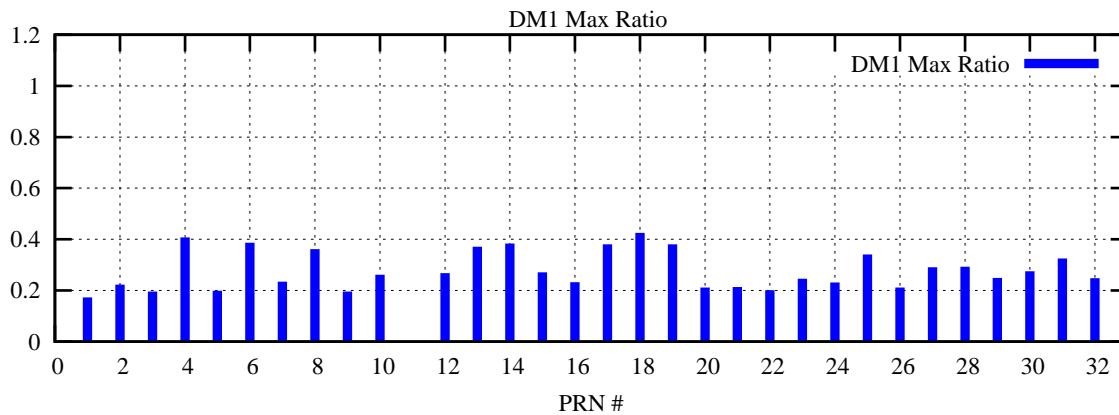

Ratio (PRN Bias/Threshold)

GpsWeek 2135 Day 1

Skinny (Type 0): PRN 8 22
Broad (Type 2): PRN 7 15 17 21 24