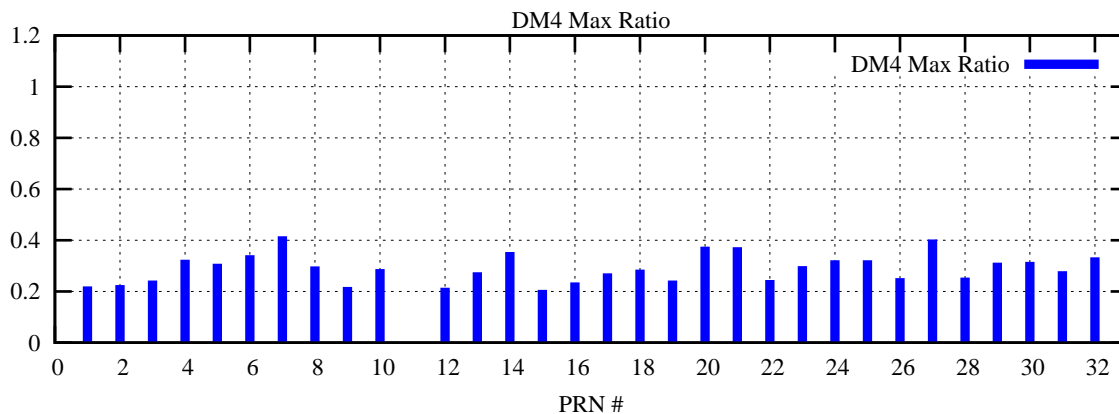

Ratio (PRN Bias/Threshold)

GpsWeek 2135 Day 3

Skinny (Type 0): PRN 8 22  
Broad (Type 2): PRN 7 15 17 21 24