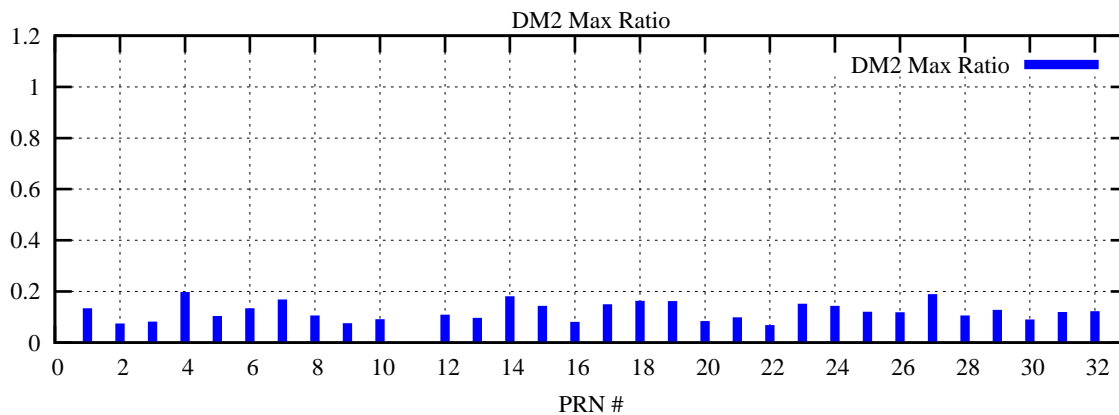

Ratio (PRN Bias/Threshold)

GpsWeek 2135 Day 3

Skinny (Type 0): PRN 8 22  
Broad (Type 2): PRN 7 15 17 21 24