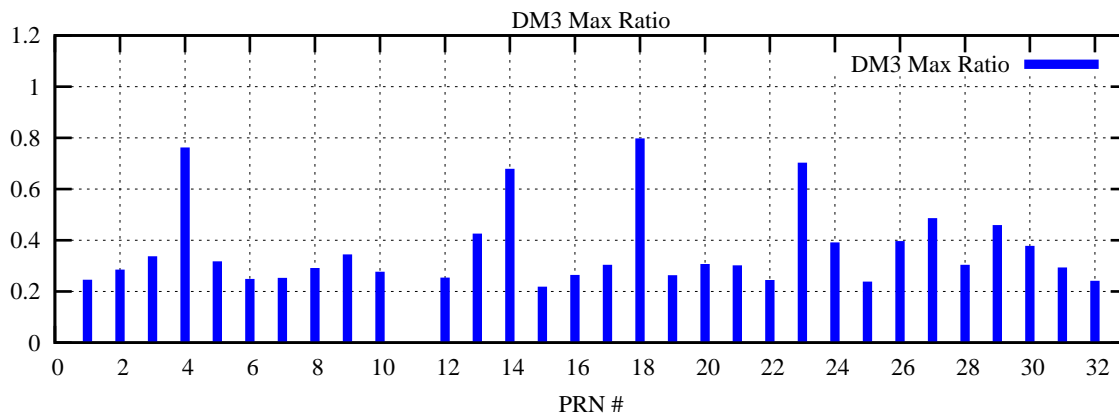

Ratio (PRN Bias/Threshold)

GpsWeek 2135 Day 3

Skinny (Type 0): PRN 8 22  
Broad (Type 2): PRN 7 15 17 21 24