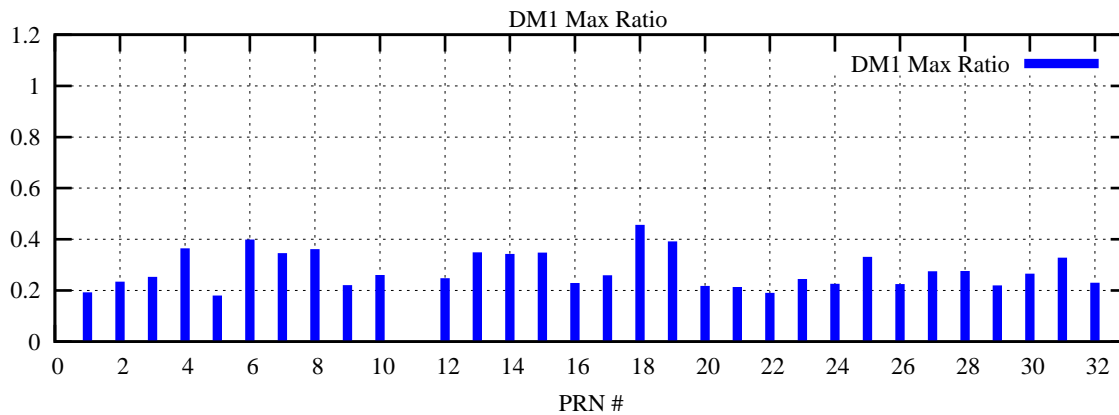

Ratio (PRN Bias/Threshold)

GpsWeek 2135 Day 3

Skinny (Type 0): PRN 8 22  
Broad (Type 2): PRN 7 15 17 21 24