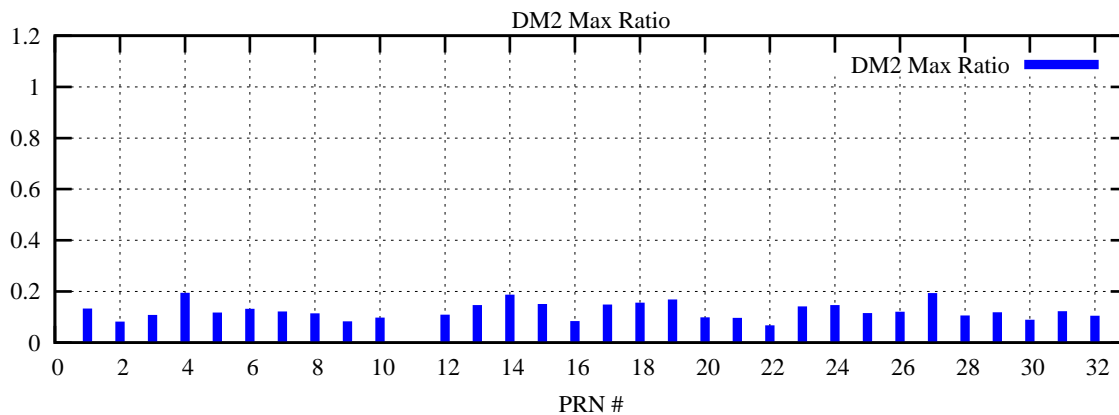

Ratio (PRN Bias/Threshold)

GpsWeek 2135 Day 4

Skinny (Type 0): PRN 8 22  
Broad (Type 2): PRN 7 15 17 21 24