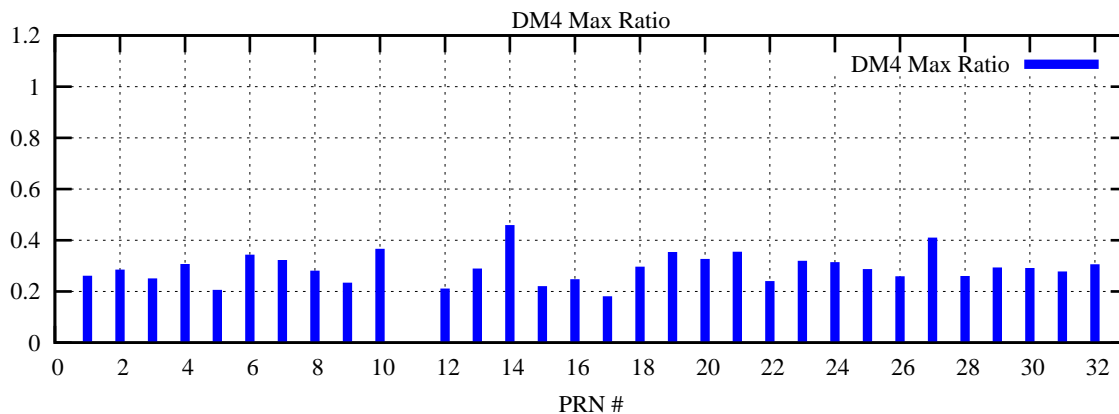

Ratio (PRN Bias/Threshold)

GpsWeek 2135 Day 4

Skinny (Type 0): PRN 8 22  
Broad (Type 2): PRN 7 15 17 21 24