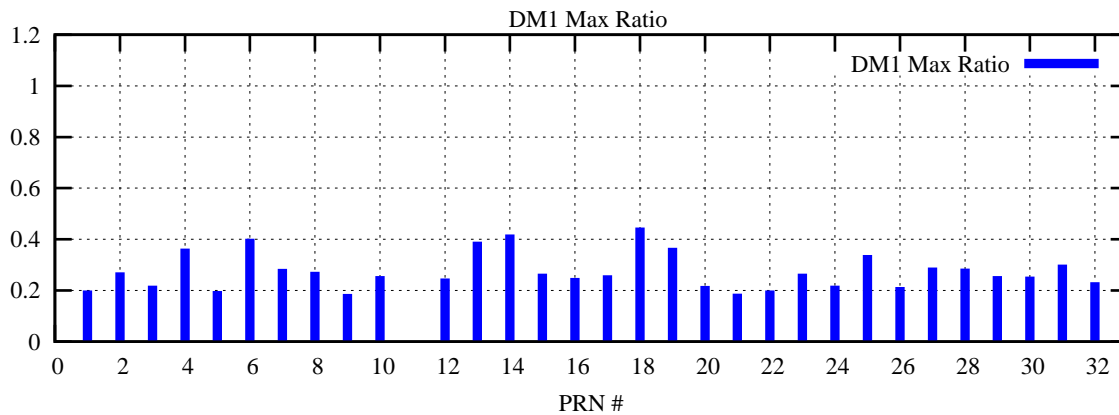

Ratio (PRN Bias/Threshold)

GpsWeek 2135 Day 4

Skinny (Type 0): PRN 8 22  
Broad (Type 2): PRN 7 15 17 21 24