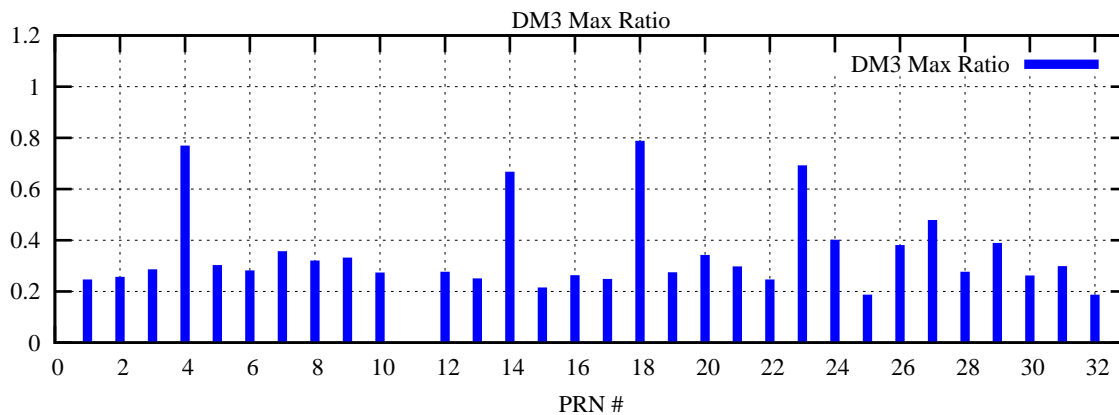

Ratio (PRN Bias/Threshold)

GpsWeek 2135 Day 4

Skinny (Type 0): PRN 8 22  
Broad (Type 2): PRN 7 15 17 21 24