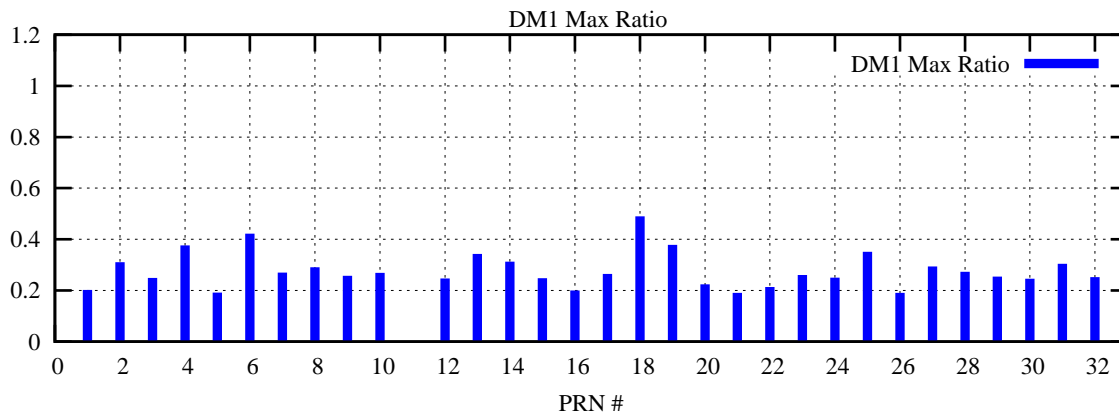

Ratio (PRN Bias/Threshold)

GpsWeek 2136 Day 6

Skinny (Type 0): PRN 8 22
Broad (Type 2): PRN 7 15 17 21 24