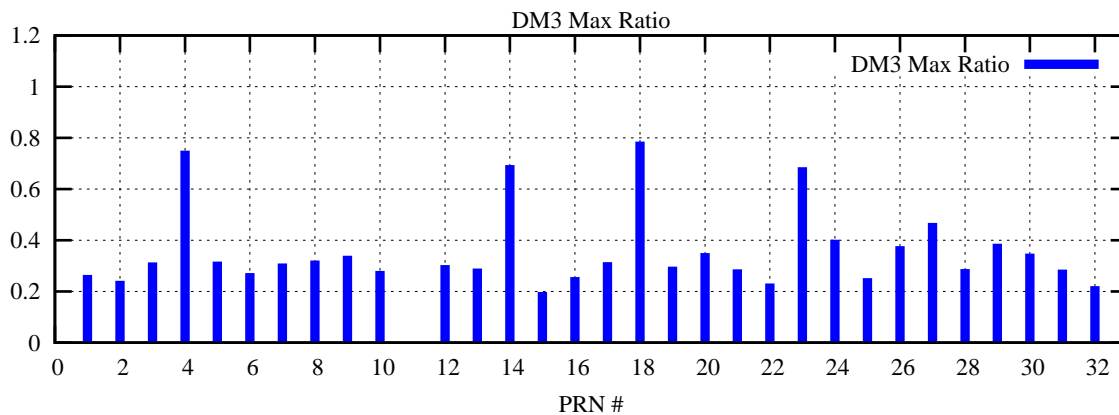

Ratio (PRN Bias/Threshold)

GpsWeek 2136 Day 6

Skinny (Type 0): PRN 8 22
Broad (Type 2): PRN 7 15 17 21 24