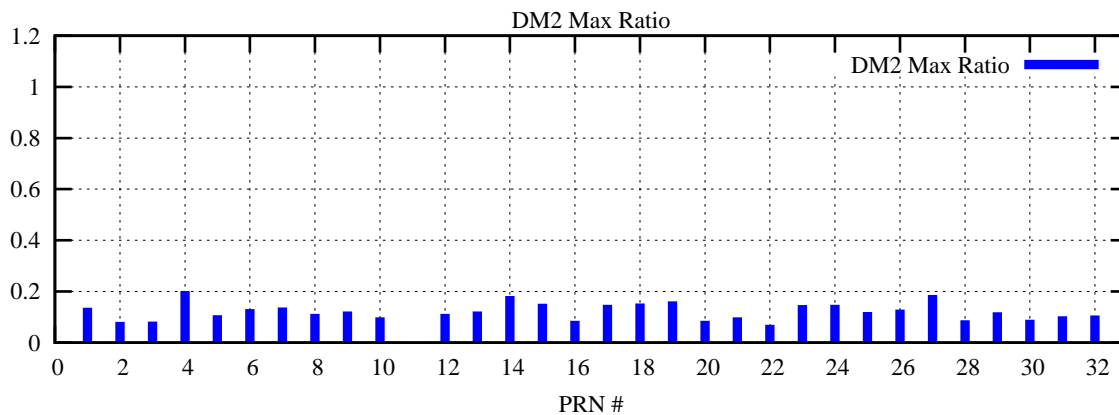

Ratio (PRN Bias/Threshold)

GpsWeek 2136 Day 6

Skinny (Type 0): PRN 8 22
Broad (Type 2): PRN 7 15 17 21 24