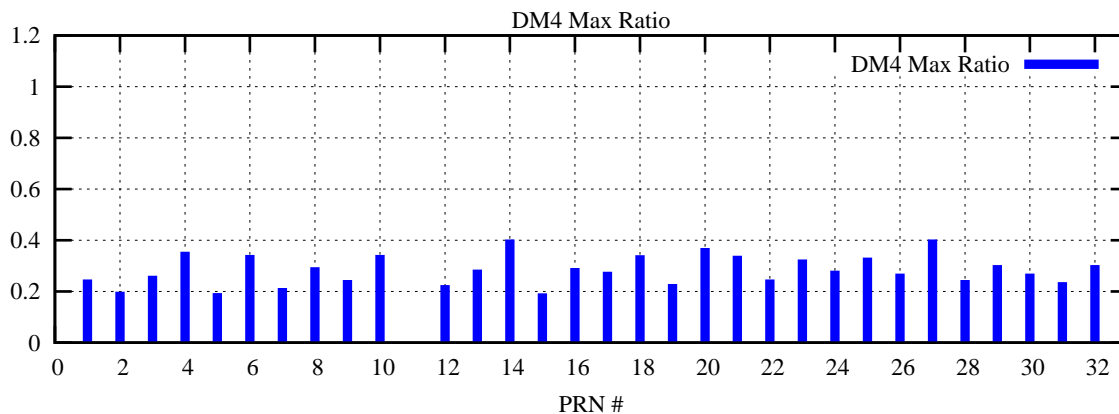

Ratio (PRN Bias/Threshold)

GpsWeek 2136 Day 6

Skinny (Type 0): PRN 8 22
Broad (Type 2): PRN 7 15 17 21 24