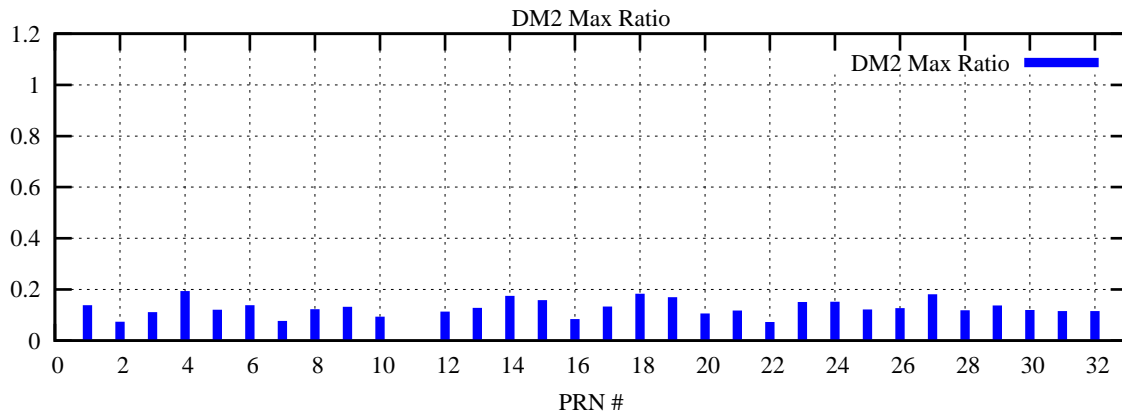

Ratio (PRN Bias/Threshold)

GpsWeek 2137 Day 3

Skinny (Type 0): PRN 8 22
Broad (Type 2): PRN 7 15 17 21 24