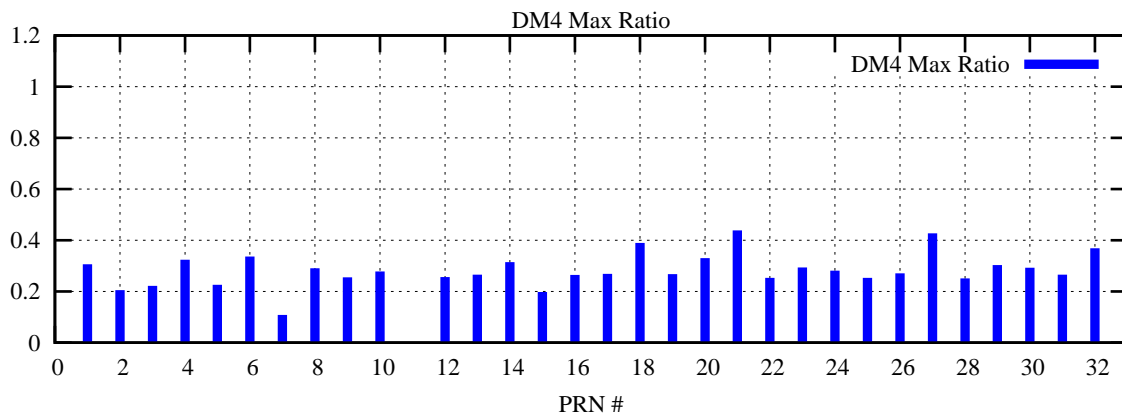

Ratio (PRN Bias/Threshold)

GpsWeek 2137 Day 3

Skinny (Type 0): PRN 8 22
Broad (Type 2): PRN 7 15 17 21 24