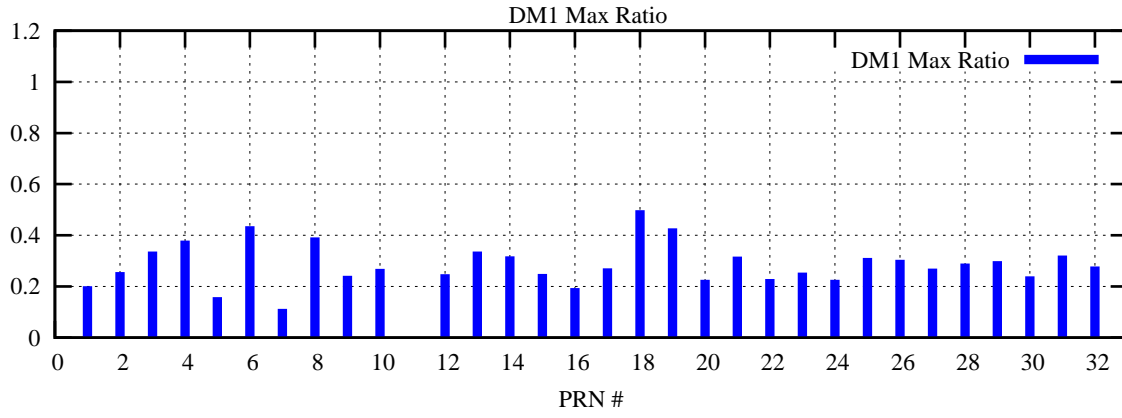

Ratio (PRN Bias/Threshold)

GpsWeek 2137 Day 3

Skinny (Type 0): PRN 8 22
Broad (Type 2): PRN 7 15 17 21 24