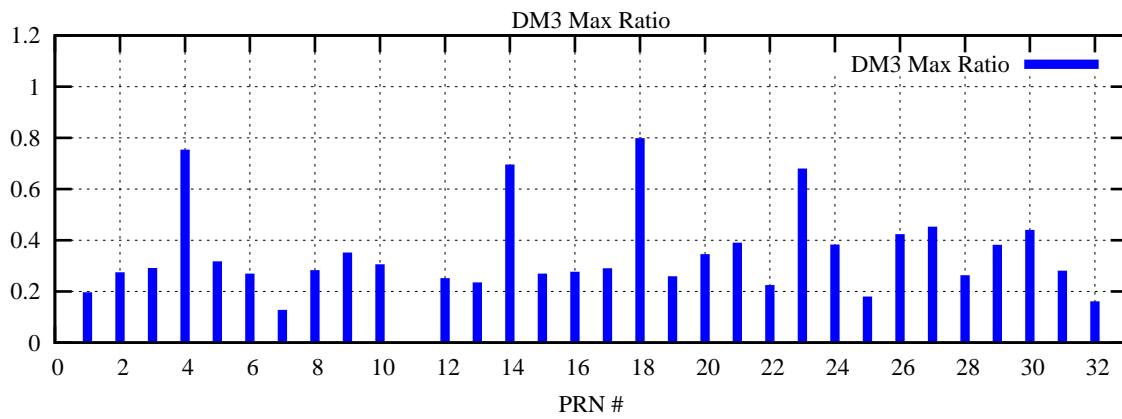

Ratio (PRN Bias/Threshold)

GpsWeek 2137 Day 3

Skinny (Type 0): PRN 8 22
Broad (Type 2): PRN 7 15 17 21 24