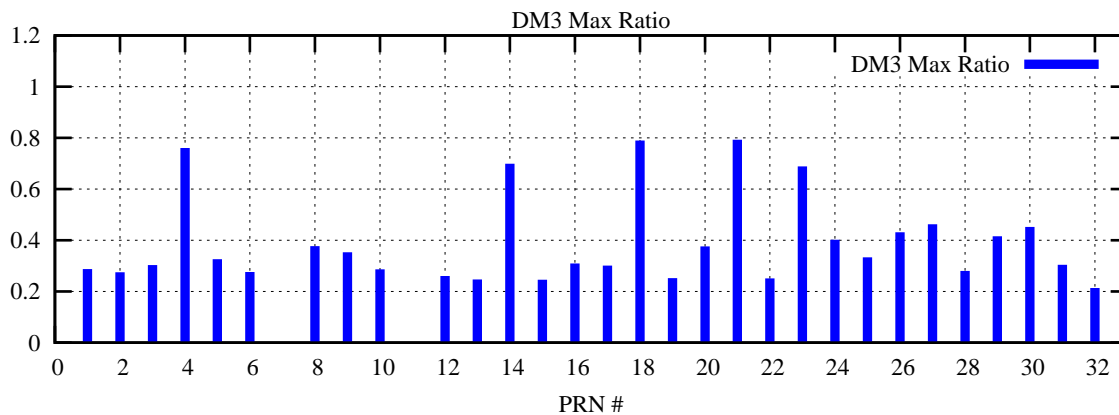

Ratio (PRN Bias/Threshold)

GpsWeek 2137 Day 4

Skinny (Type 0): PRN 8 22
Broad (Type 2): PRN 7 15 17 21 24