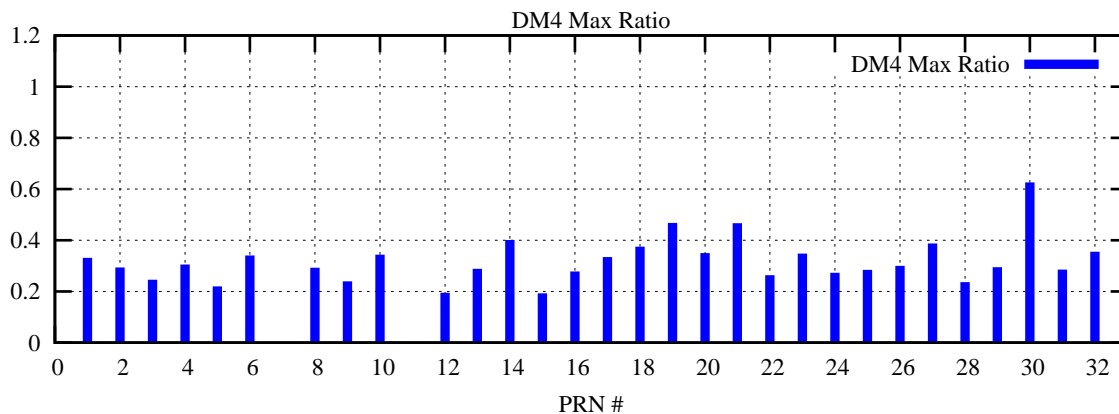

Ratio (PRN Bias/Threshold)

GpsWeek 2137 Day 4

Skinny (Type 0): PRN 8 22
Broad (Type 2): PRN 7 15 17 21 24