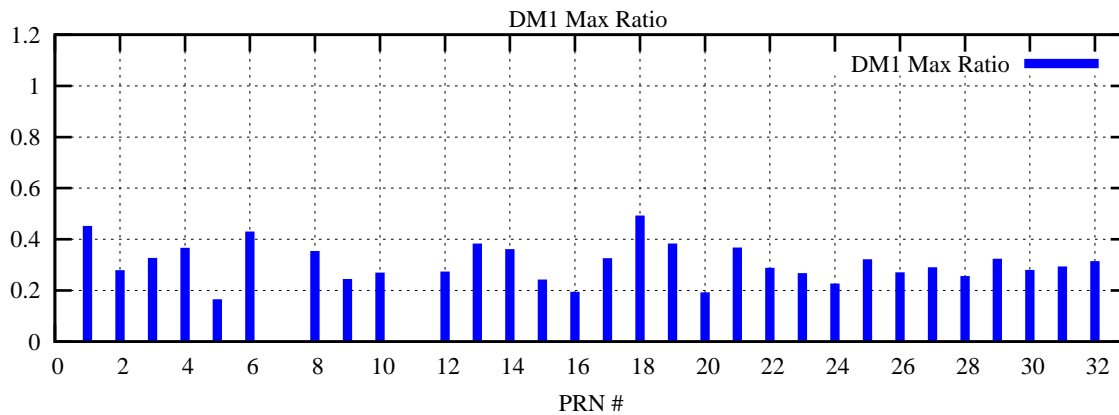

Ratio (PRN Bias/Threshold)

GpsWeek 2137 Day 4

Skinny (Type 0): PRN 8 22
Broad (Type 2): PRN 7 15 17 21 24