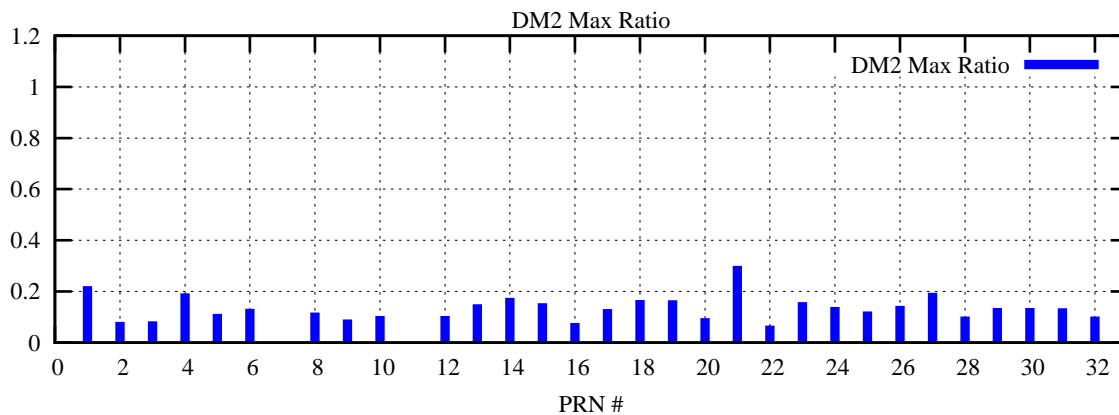

Ratio (PRN Bias/Threshold)

GpsWeek 2137 Day 4

Skinny (Type 0): PRN 8 22
Broad (Type 2): PRN 7 15 17 21 24