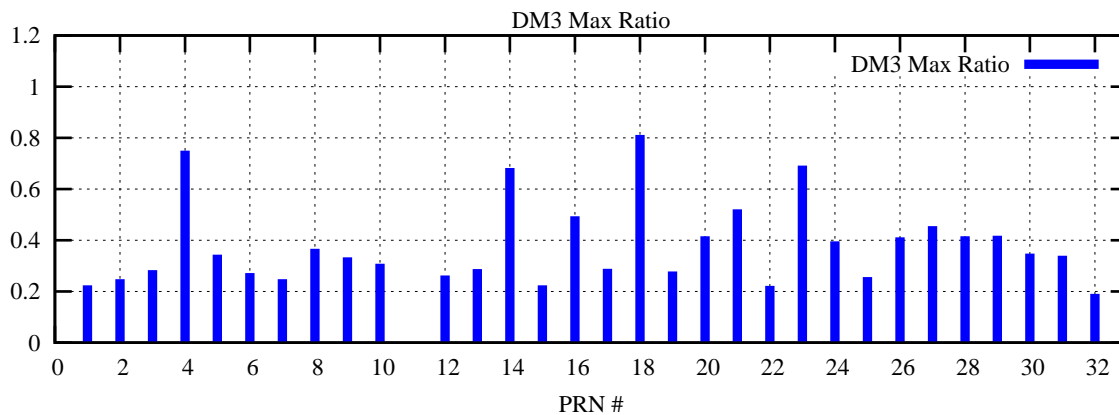

Ratio (PRN Bias/Threshold)

GpsWeek 2138 Day 0

Skinny (Type 0): PRN 8 22
Broad (Type 2): PRN 7 15 17 21 24