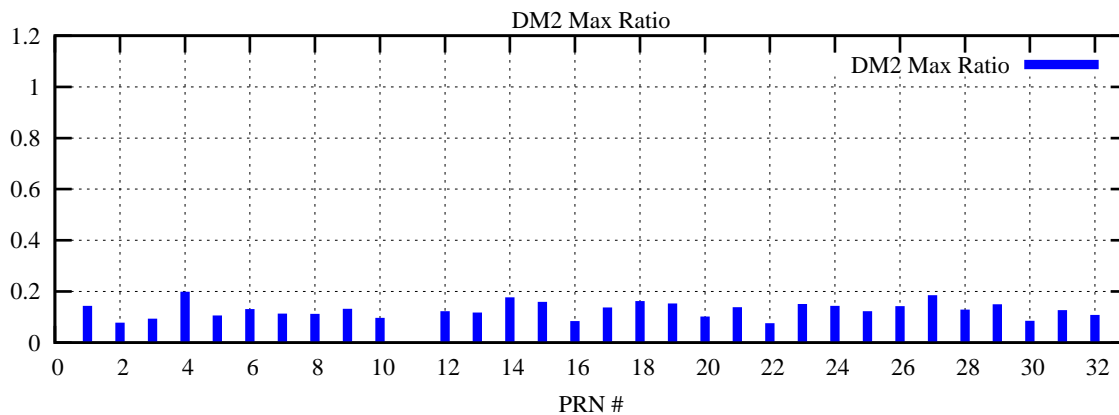

Ratio (PRN Bias/Threshold)

GpsWeek 2138 Day 0

Skinny (Type 0): PRN 8 22
Broad (Type 2): PRN 7 15 17 21 24