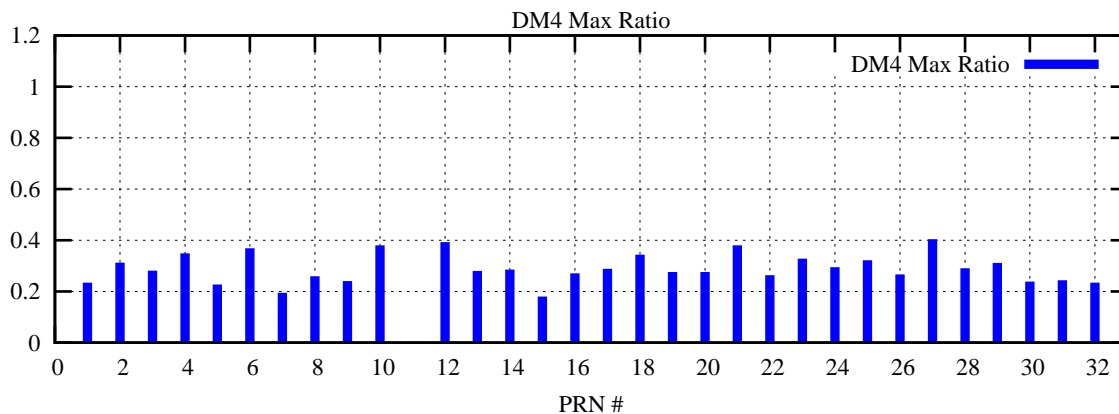

Ratio (PRN Bias/Threshold)

GpsWeek 2138 Day 0

Skinny (Type 0): PRN 8 22
Broad (Type 2): PRN 7 15 17 21 24