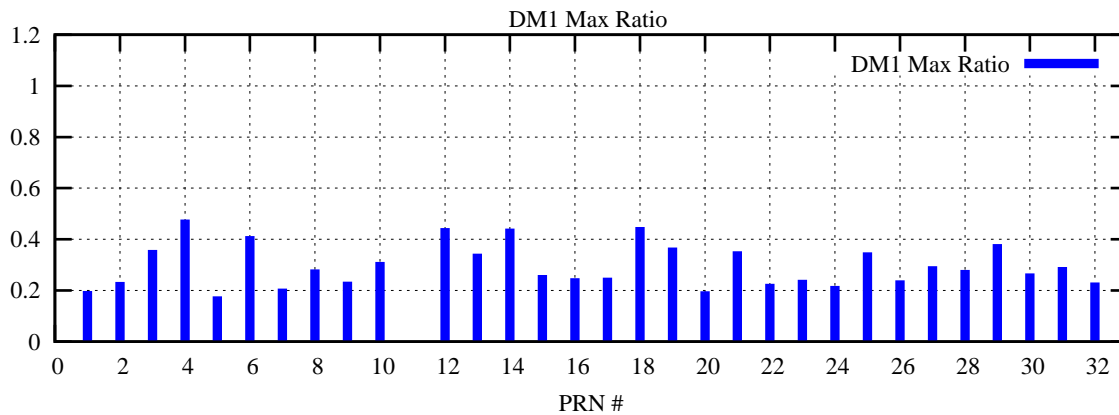

Ratio (PRN Bias/Threshold)

GpsWeek 2138 Day 0

Skinny (Type 0): PRN 8 22
Broad (Type 2): PRN 7 15 17 21 24