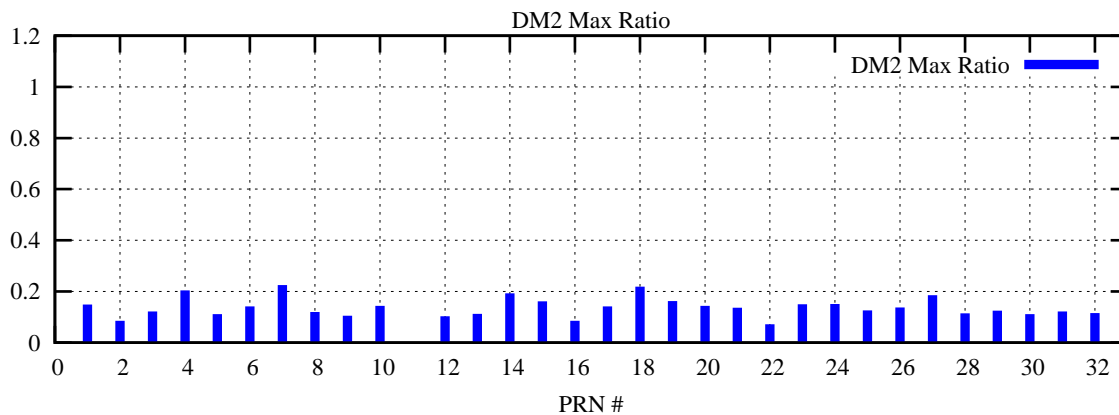

Ratio (PRN Bias/Threshold)

GpsWeek 2144 Day 3

Skinny (Type 0): PRN 8 22  
Broad (Type 2): PRN 7 15 17 21 24