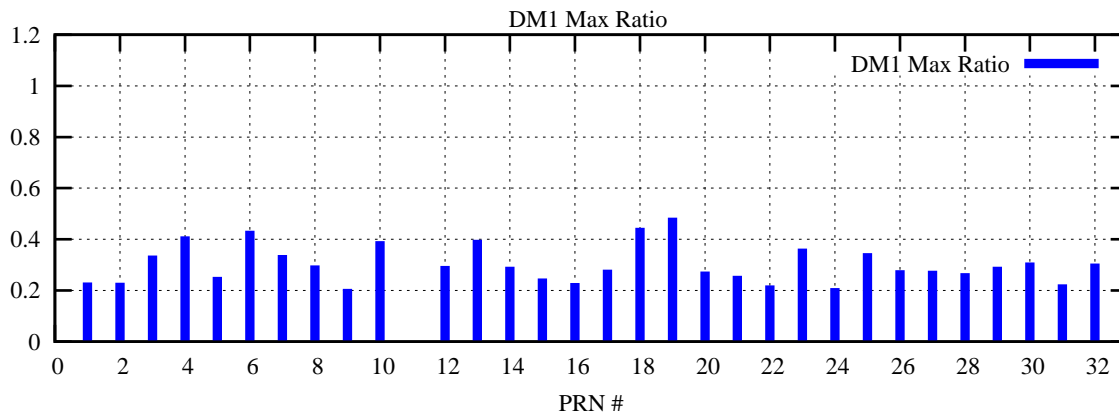

Ratio (PRN Bias/Threshold)

GpsWeek 2144 Day 3

Skinny (Type 0): PRN 8 22  
Broad (Type 2): PRN 7 15 17 21 24