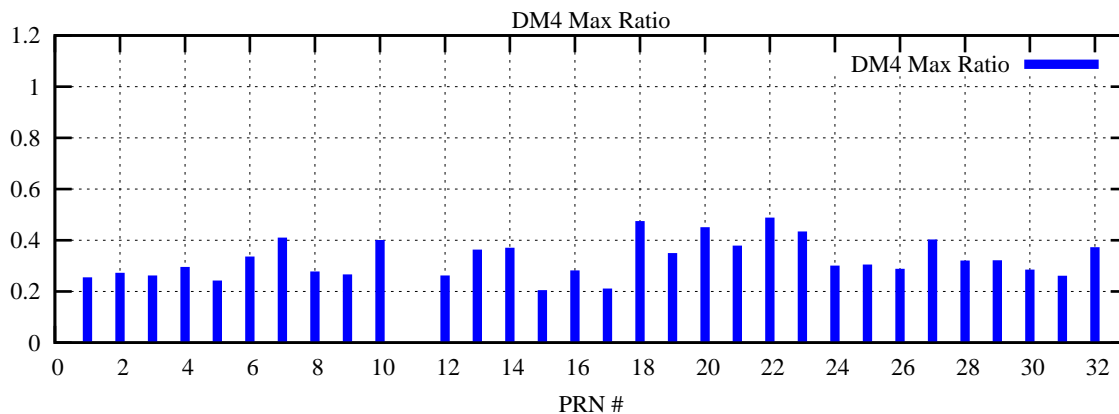

Ratio (PRN Bias/Threshold)

GpsWeek 2144 Day 3

Skinny (Type 0): PRN 8 22  
Broad (Type 2): PRN 7 15 17 21 24