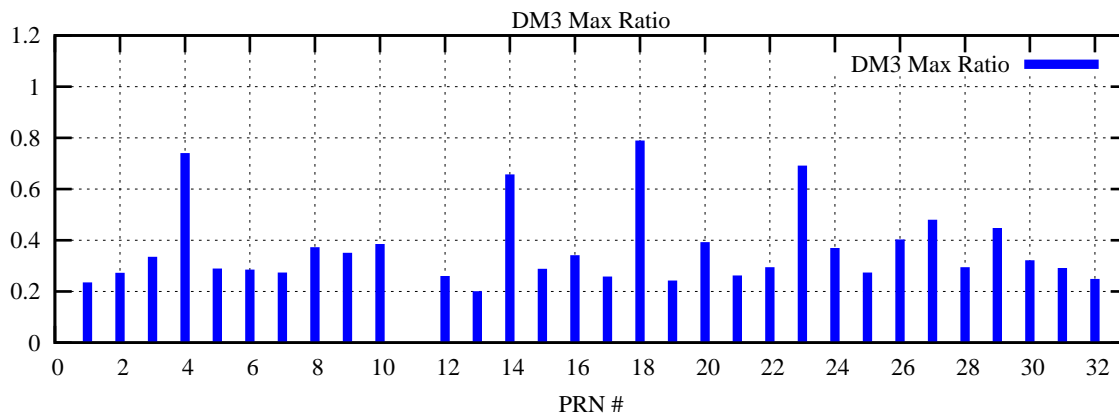

Ratio (PRN Bias/Threshold)

GpsWeek 2144 Day 3

Skinny (Type 0): PRN 8 22  
Broad (Type 2): PRN 7 15 17 21 24