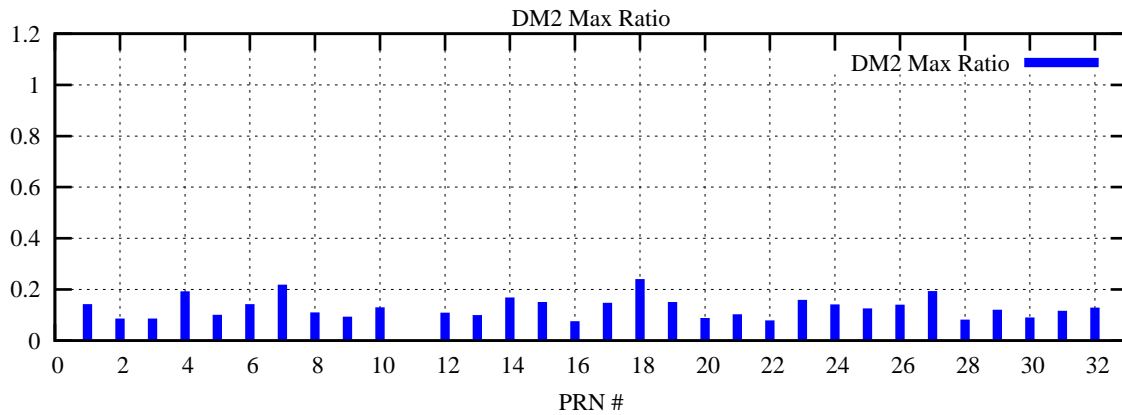

Ratio (PRN Bias/Threshold)

GpsWeek 2144 Day 5

Skinny (Type 0): PRN 8 22
Broad (Type 2): PRN 7 15 17 21 24