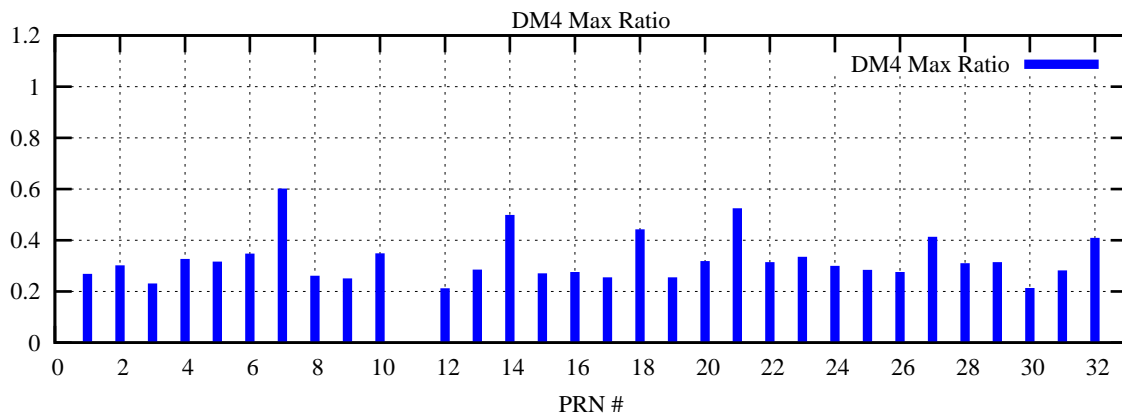

Ratio (PRN Bias/Threshold)

GpsWeek 2144 Day 5

Skinny (Type 0): PRN 8 22
Broad (Type 2): PRN 7 15 17 21 24