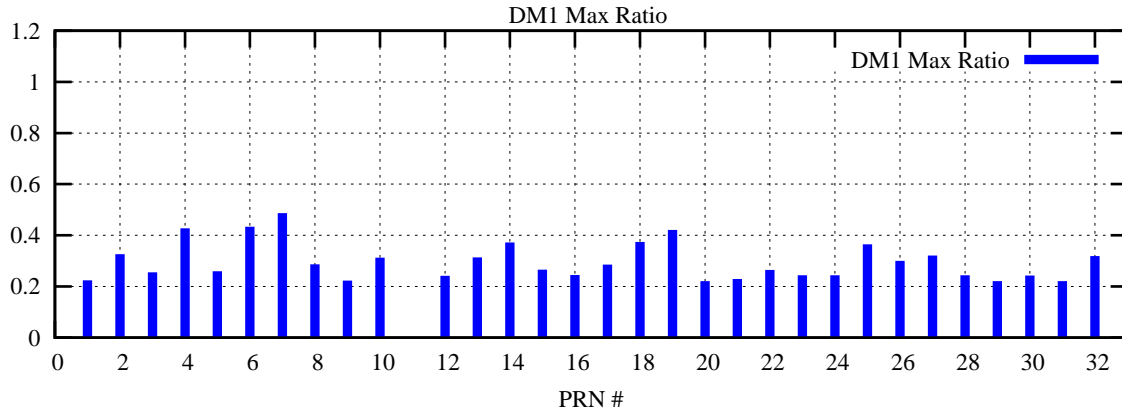

Ratio (PRN Bias/Threshold)

GpsWeek 2144 Day 5

Skinny (Type 0): PRN 8 22
Broad (Type 2): PRN 7 15 17 21 24