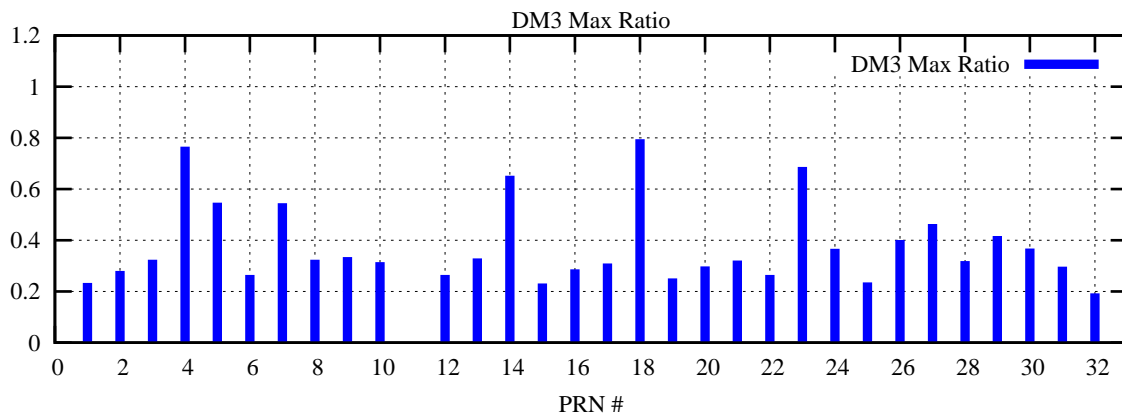

Ratio (PRN Bias/Threshold)

GpsWeek 2144 Day 5

Skinny (Type 0): PRN 8 22
Broad (Type 2): PRN 7 15 17 21 24