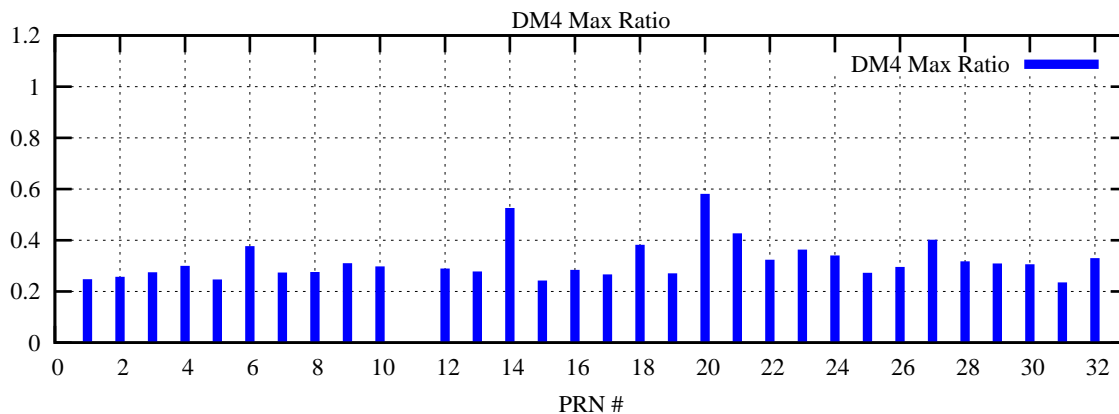

Ratio (PRN Bias/Threshold)

GpsWeek 2144 Day 6

Skinny (Type 0): PRN 8 22  
Broad (Type 2): PRN 7 15 17 21 24