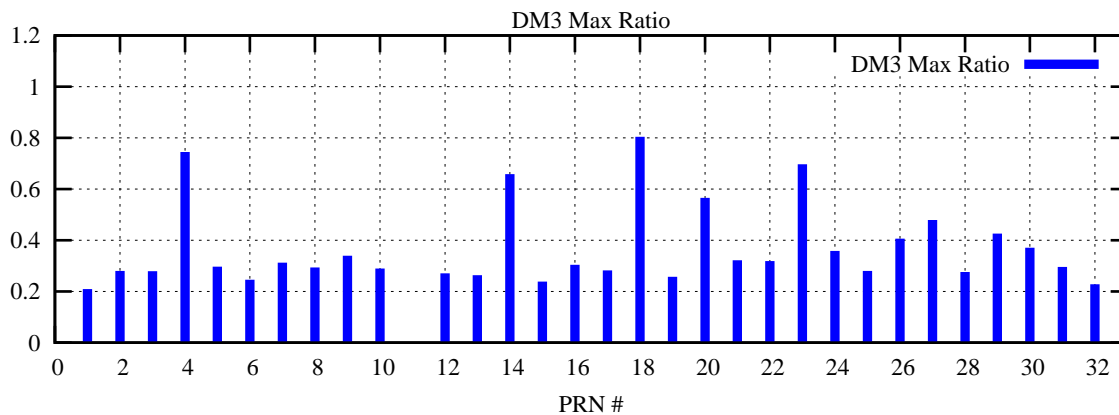

Ratio (PRN Bias/Threshold)

GpsWeek 2144 Day 6

Skinny (Type 0): PRN 8 22  
Broad (Type 2): PRN 7 15 17 21 24