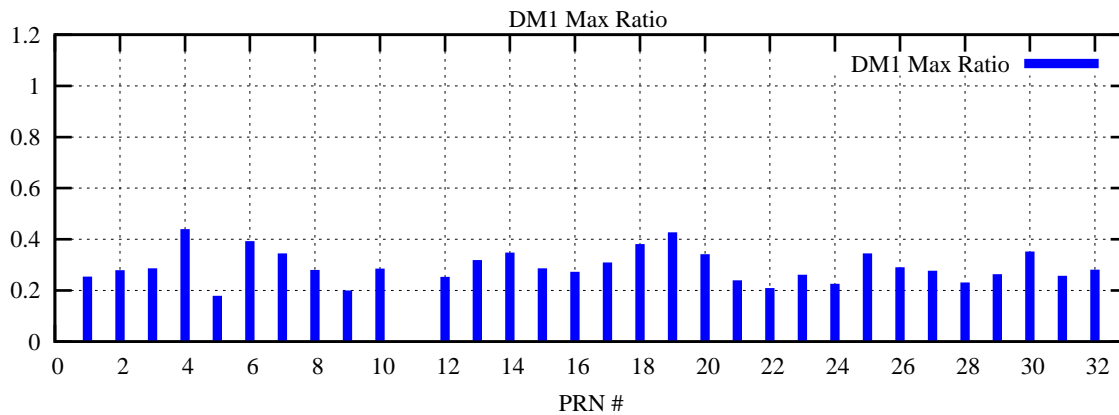

Ratio (PRN Bias/Threshold)

GpsWeek 2144 Day 6

Skinny (Type 0): PRN 8 22  
Broad (Type 2): PRN 7 15 17 21 24