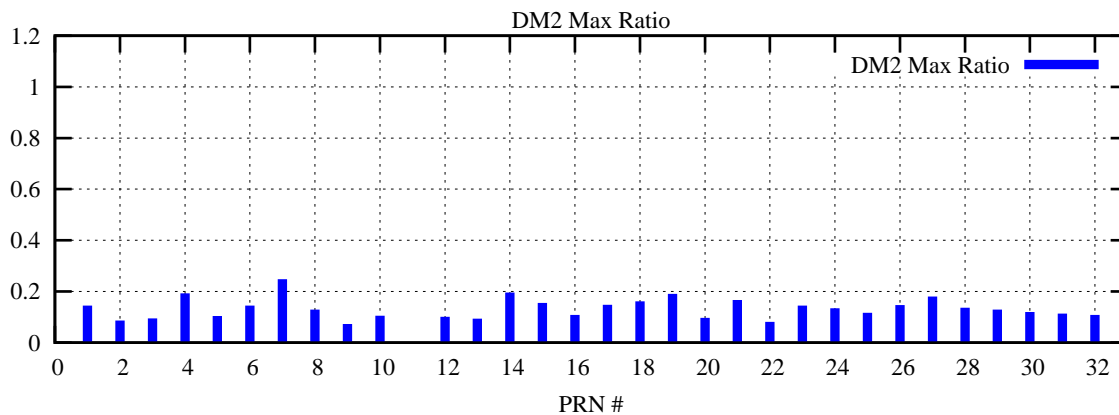

Ratio (PRN Bias/Threshold)

GpsWeek 2144 Day 6

Skinny (Type 0): PRN 8 22  
Broad (Type 2): PRN 7 15 17 21 24