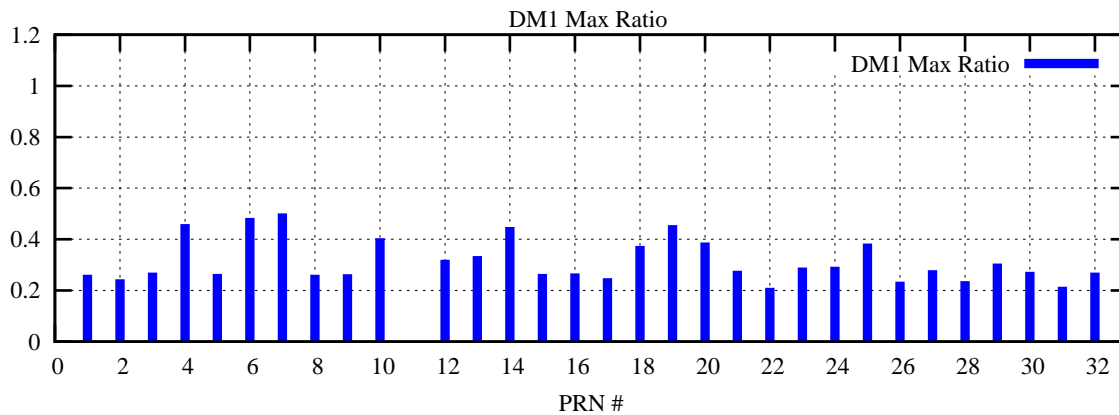

Ratio (PRN Bias/Threshold)

GpsWeek 2145 Day 6

Skinny (Type 0): PRN 8 22
Broad (Type 2): PRN 7 15 17 21 24