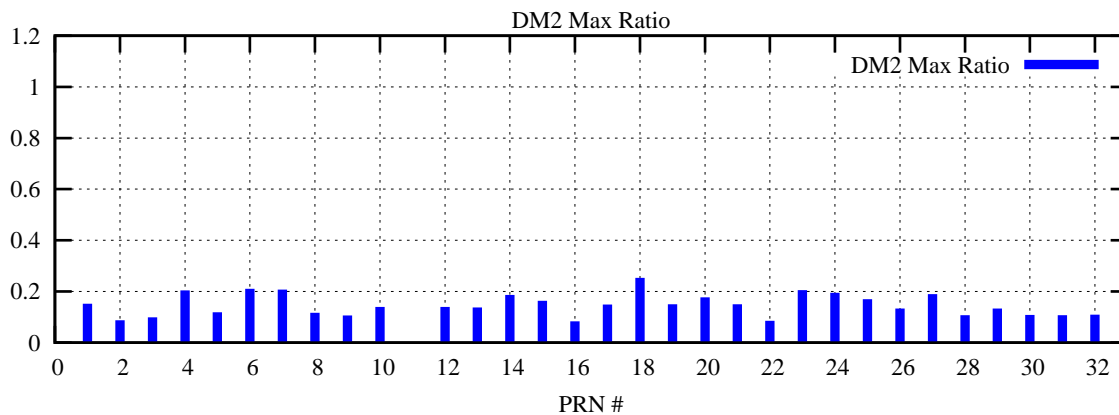

Ratio (PRN Bias/Threshold)

GpsWeek 2145 Day 6

Skinny (Type 0): PRN 8 22
Broad (Type 2): PRN 7 15 17 21 24