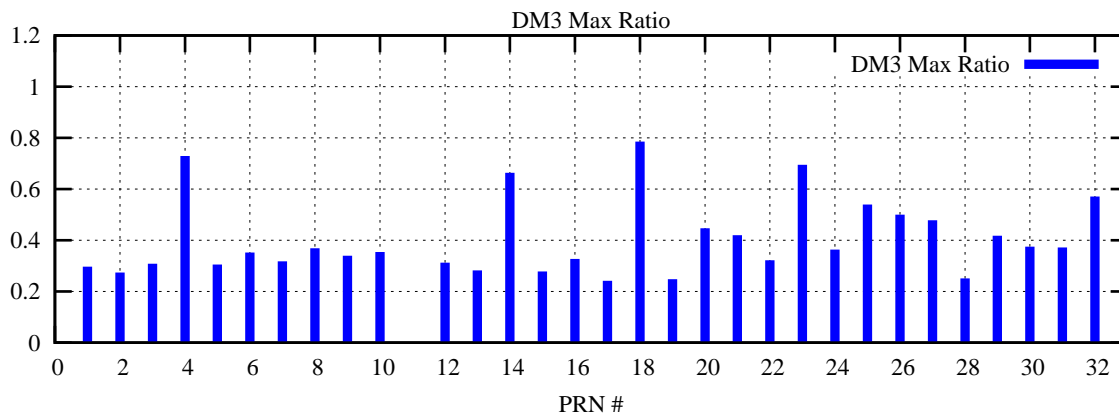

Ratio (PRN Bias/Threshold)

GpsWeek 2145 Day 6

Skinny (Type 0): PRN 8 22
Broad (Type 2): PRN 7 15 17 21 24