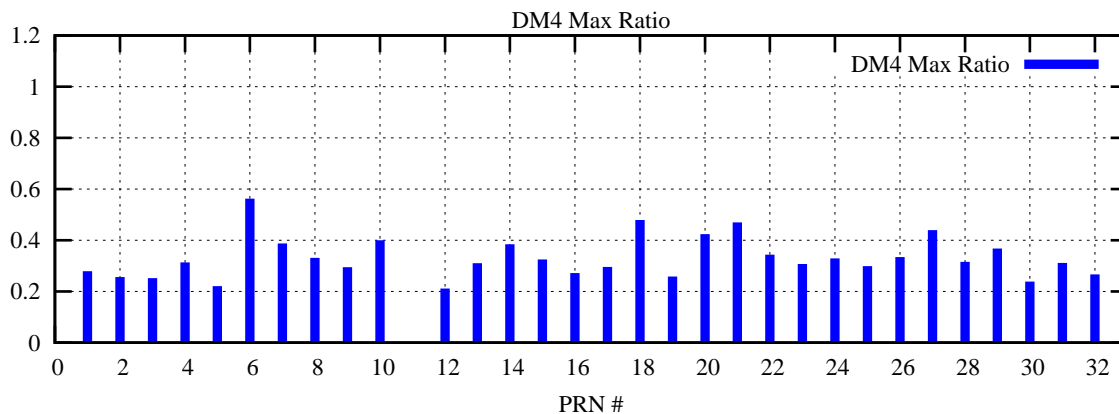

Ratio (PRN Bias/Threshold)

GpsWeek 2145 Day 6

Skinny (Type 0): PRN 8 22
Broad (Type 2): PRN 7 15 17 21 24