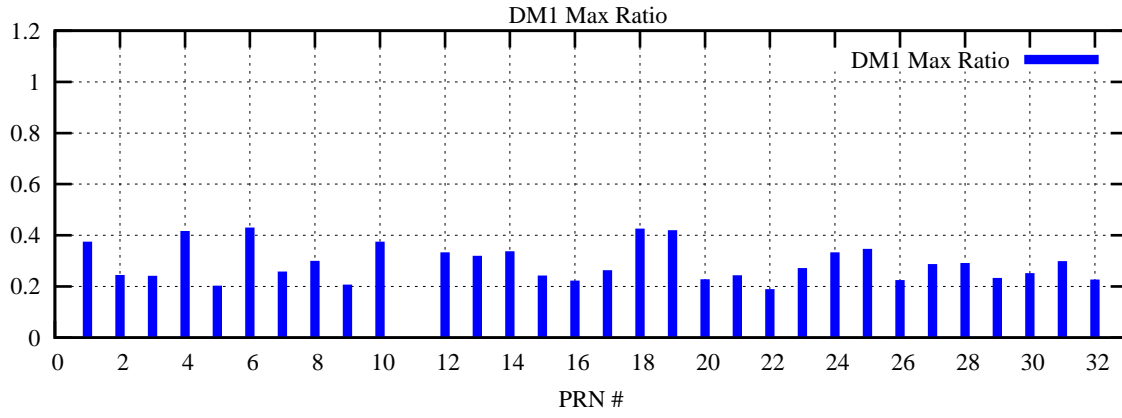

Ratio (PRN Bias/Threshold)

GpsWeek 2147 Day 0

Skinny (Type 0): PRN 8 22
Broad (Type 2): PRN 7 15 17 21 24