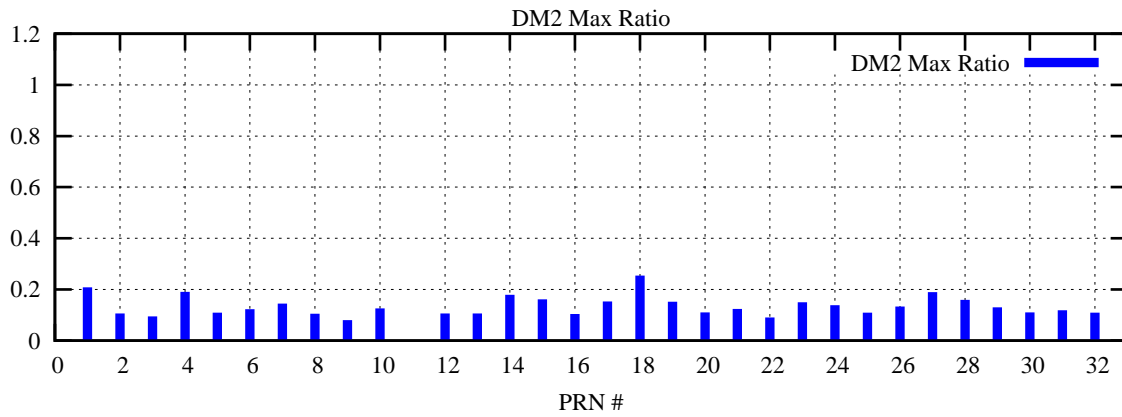

Ratio (PRN Bias/Threshold)

GpsWeek 2147 Day 0

Skinny (Type 0): PRN 8 22
Broad (Type 2): PRN 7 15 17 21 24