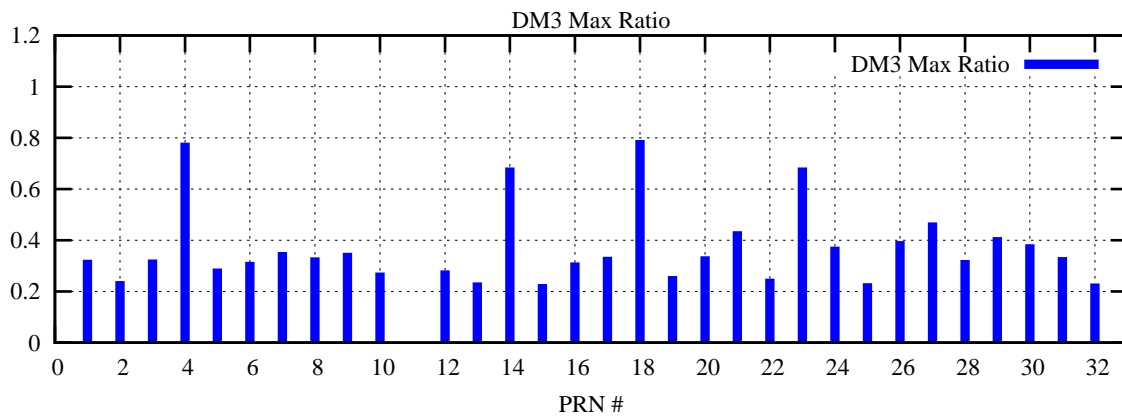

Ratio (PRN Bias/Threshold)

GpsWeek 2147 Day 0

Skinny (Type 0): PRN 8 22
Broad (Type 2): PRN 7 15 17 21 24