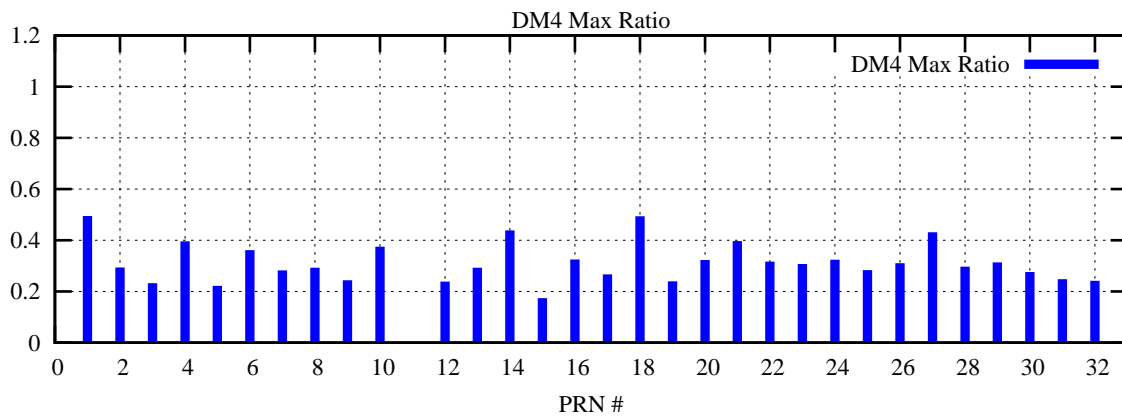

Ratio (PRN Bias/Threshold)

GpsWeek 2147 Day 0

Skinny (Type 0): PRN 8 22
Broad (Type 2): PRN 7 15 17 21 24