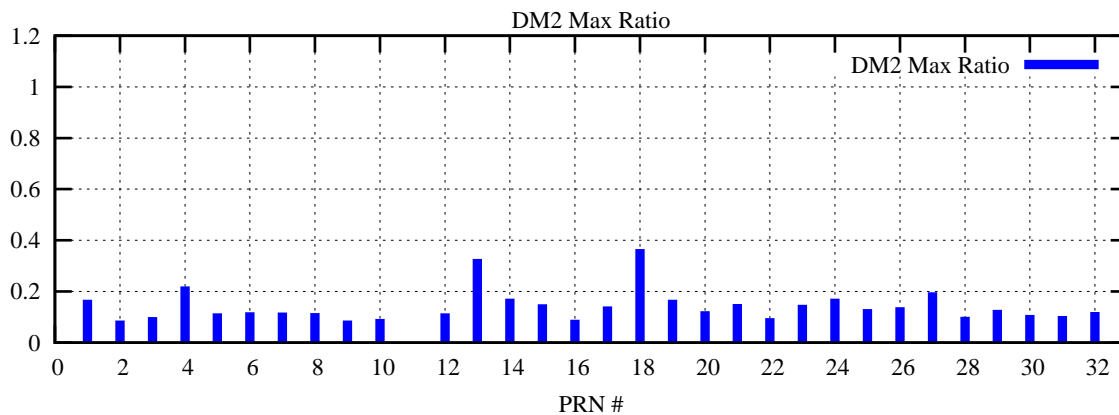

Ratio (PRN Bias/Threshold)

GpsWeek 2148 Day 0

Skinny (Type 0): PRN 8 22
Broad (Type 2): PRN 7 15 17 21 24