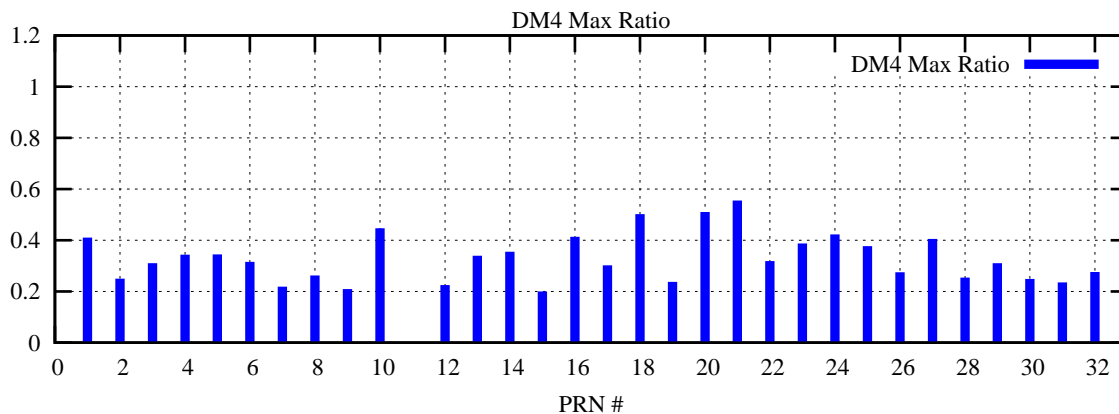

Ratio (PRN Bias/Threshold)

GpsWeek 2148 Day 0

Skinny (Type 0): PRN 8 22
Broad (Type 2): PRN 7 15 17 21 24