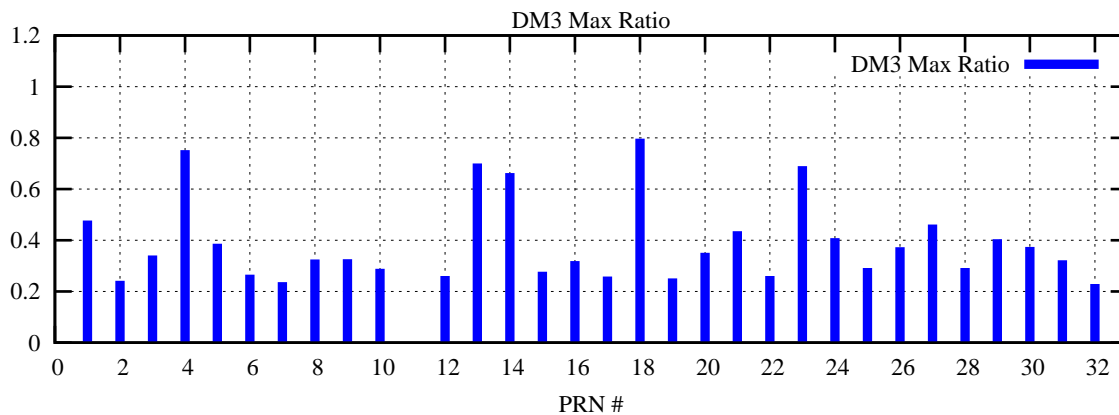

Ratio (PRN Bias/Threshold)

GpsWeek 2148 Day 0

Skinny (Type 0): PRN 8 22
Broad (Type 2): PRN 7 15 17 21 24