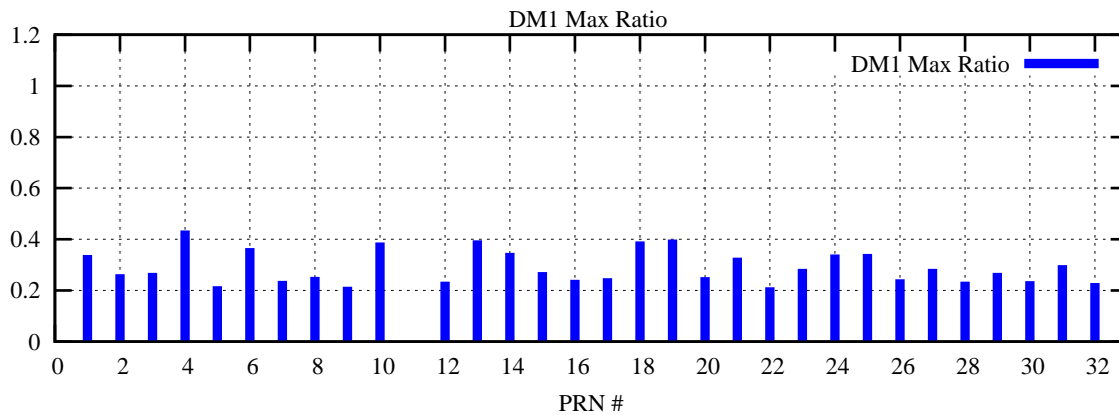

Ratio (PRN Bias/Threshold)

GpsWeek 2148 Day 0

Skinny (Type 0): PRN 8 22
Broad (Type 2): PRN 7 15 17 21 24