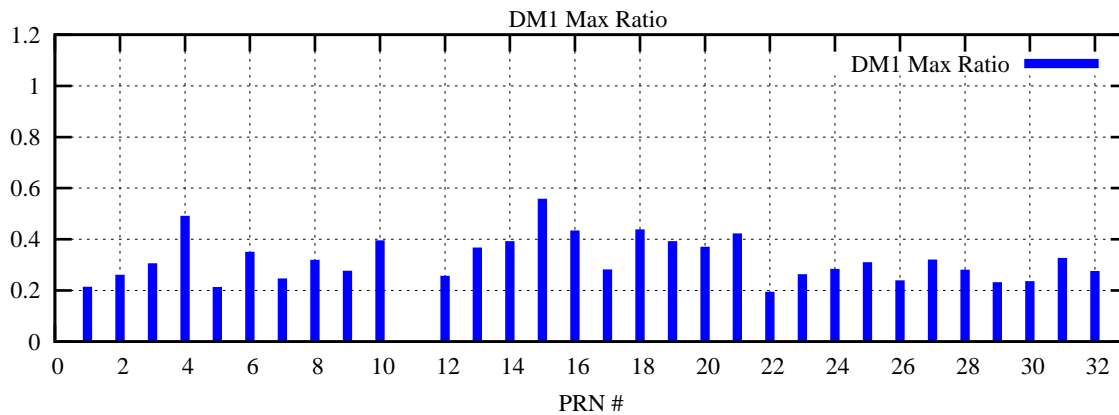

Ratio (PRN Bias/Threshold)

GpsWeek 2149 Day 0

Skinny (Type 0): PRN 8 22
Broad (Type 2): PRN 7 15 17 21 24