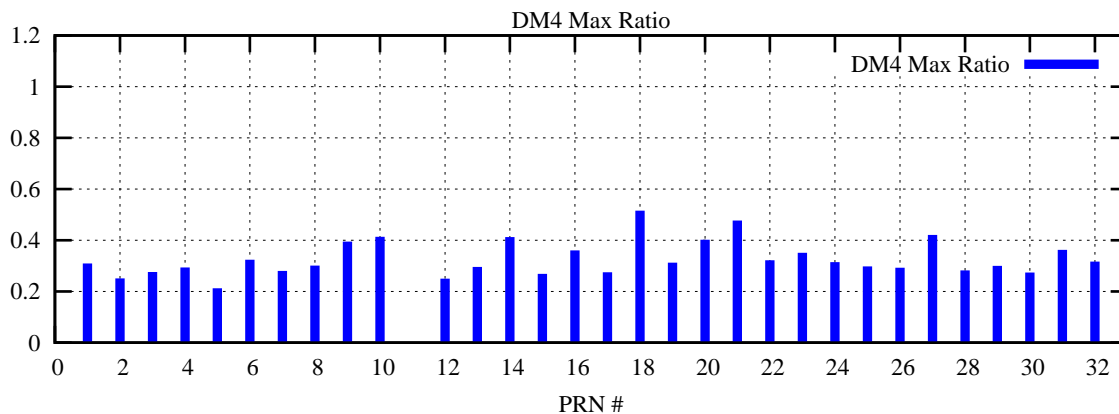

Ratio (PRN Bias/Threshold)

GpsWeek 2149 Day 0

Skinny (Type 0): PRN 8 22
Broad (Type 2): PRN 7 15 17 21 24