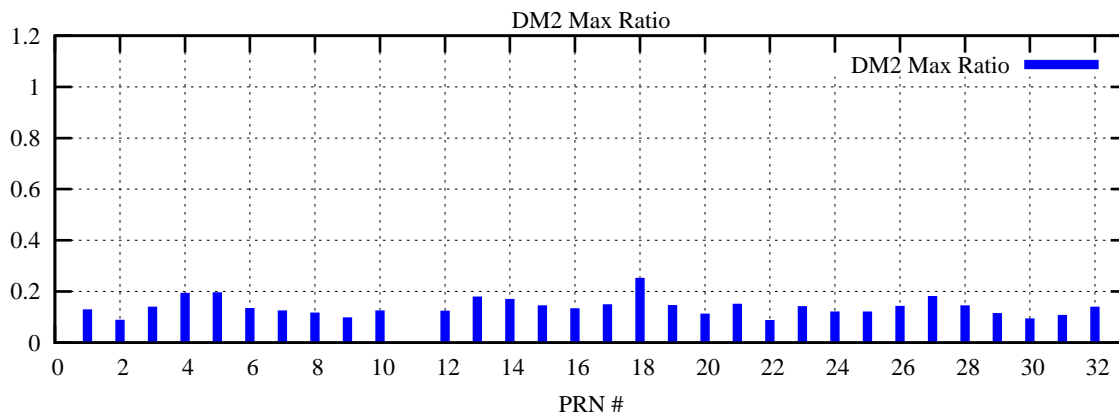

Ratio (PRN Bias/Threshold)

GpsWeek 2149 Day 0

Skinny (Type 0): PRN 8 22
Broad (Type 2): PRN 7 15 17 21 24