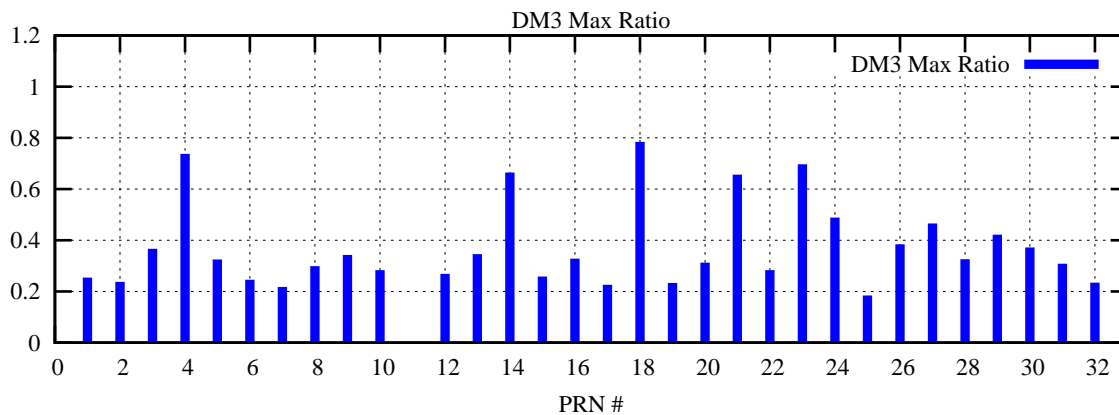

Ratio (PRN Bias/Threshold)

GpsWeek 2149 Day 0

Skinny (Type 0): PRN 8 22
Broad (Type 2): PRN 7 15 17 21 24