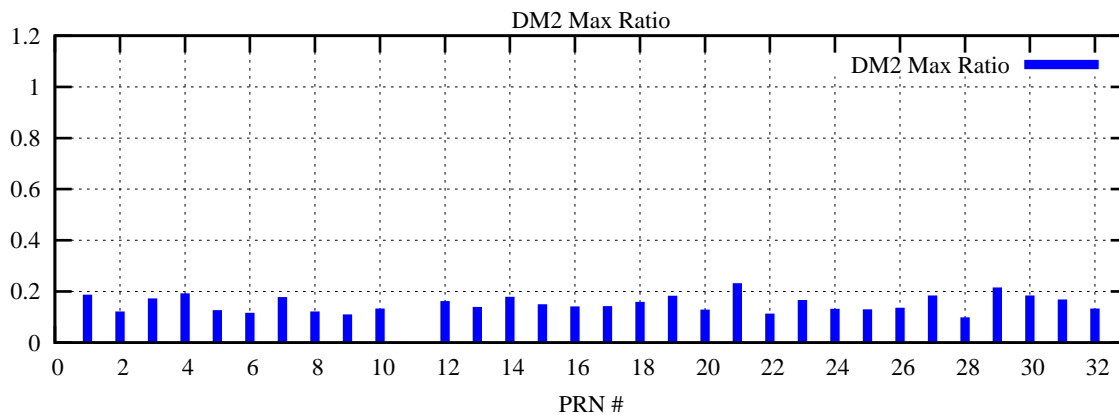

Ratio (PRN Bias/Threshold)

GpsWeek 2152 Day 3

Skinny (Type 0): PRN 8 22
Broad (Type 2): PRN 7 15 17 21 24