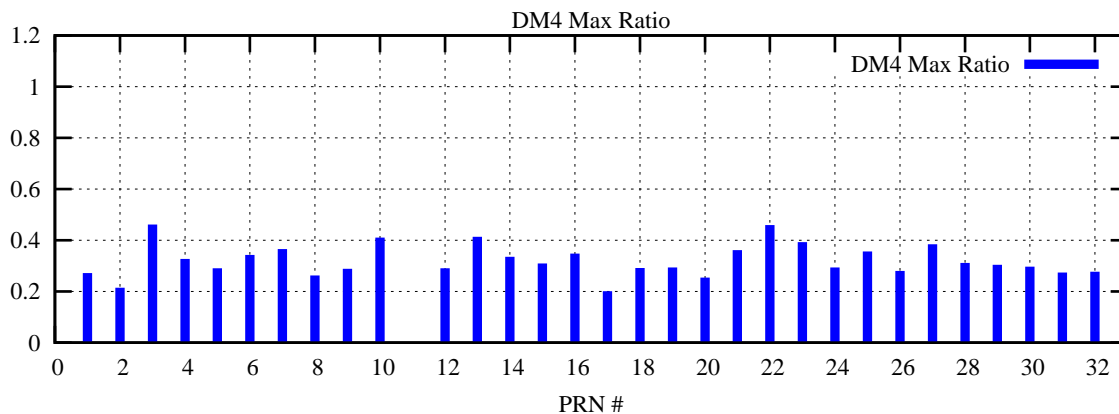

Ratio (PRN Bias/Threshold)

GpsWeek 2152 Day 3

Skinny (Type 0): PRN 8 22
Broad (Type 2): PRN 7 15 17 21 24