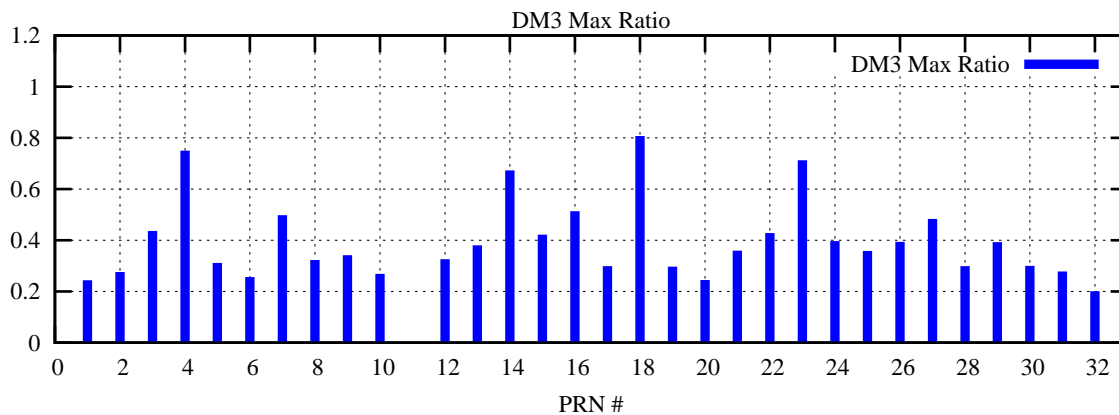

Ratio (PRN Bias/Threshold)

GpsWeek 2152 Day 3

Skinny (Type 0): PRN 8 22
Broad (Type 2): PRN 7 15 17 21 24