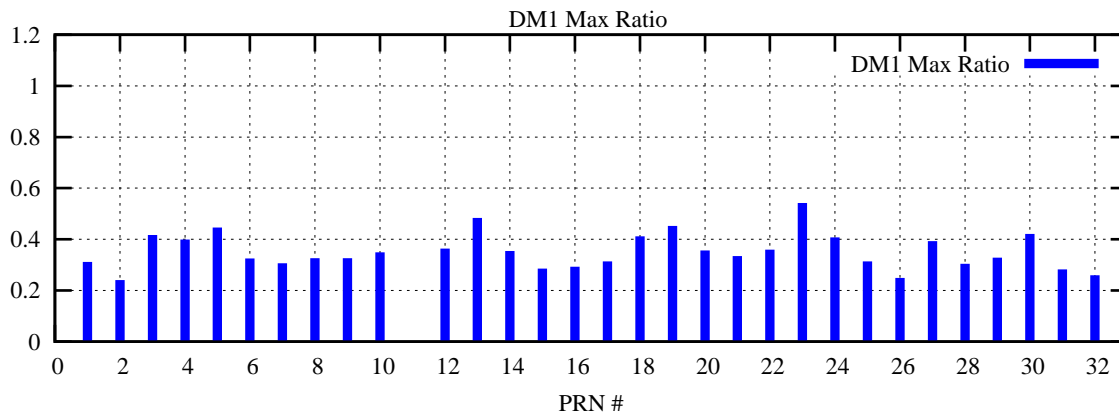

Ratio (PRN Bias/Threshold)

GpsWeek 2152 Day 3

Skinny (Type 0): PRN 8 22
Broad (Type 2): PRN 7 15 17 21 24