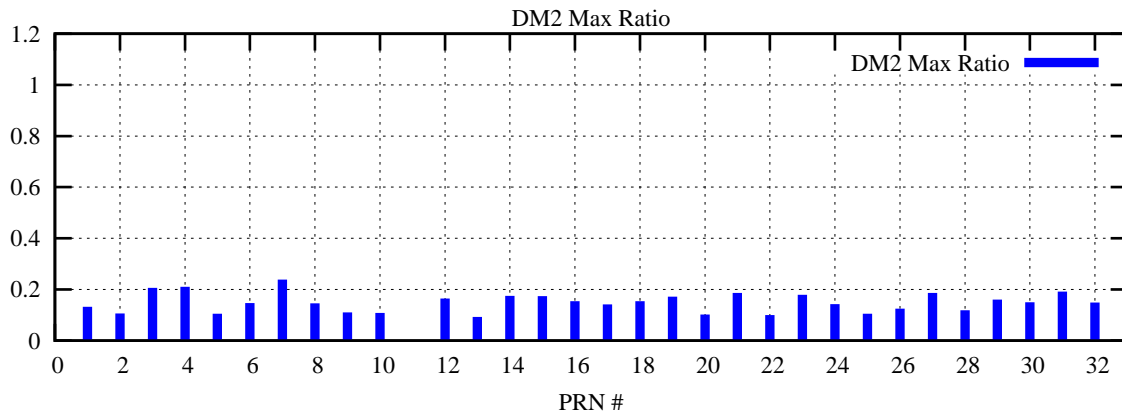

Ratio (PRN Bias/Threshold)

GpsWeek 2153 Day 0

Skinny (Type 0): PRN 8 22
Broad (Type 2): PRN 7 15 17 21 24