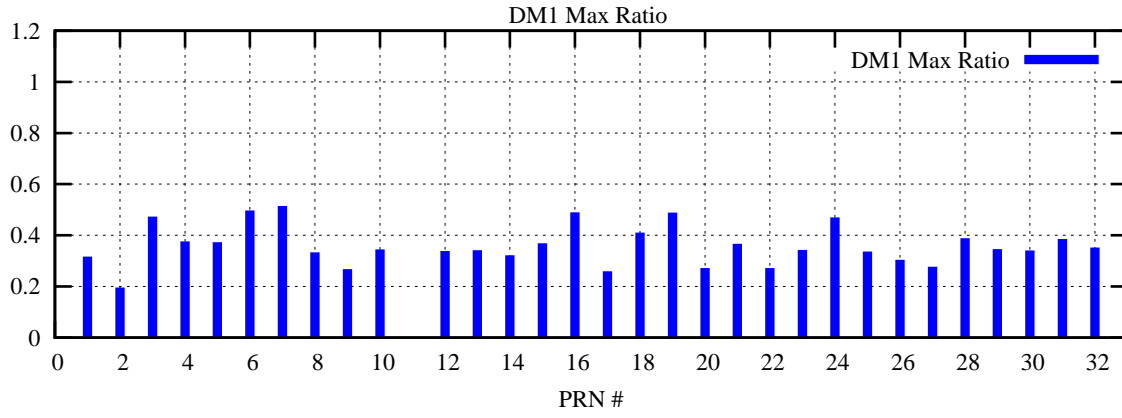

Ratio (PRN Bias/Threshold)

GpsWeek 2153 Day 0

Skinny (Type 0): PRN 8 22
Broad (Type 2): PRN 7 15 17 21 24