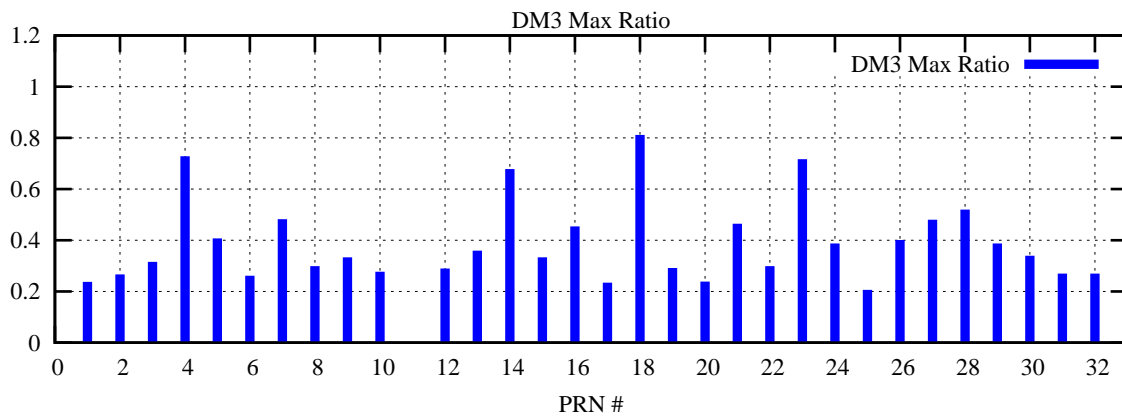

Ratio (PRN Bias/Threshold)

GpsWeek 2153 Day 0

Skinny (Type 0): PRN 8 22
Broad (Type 2): PRN 7 15 17 21 24