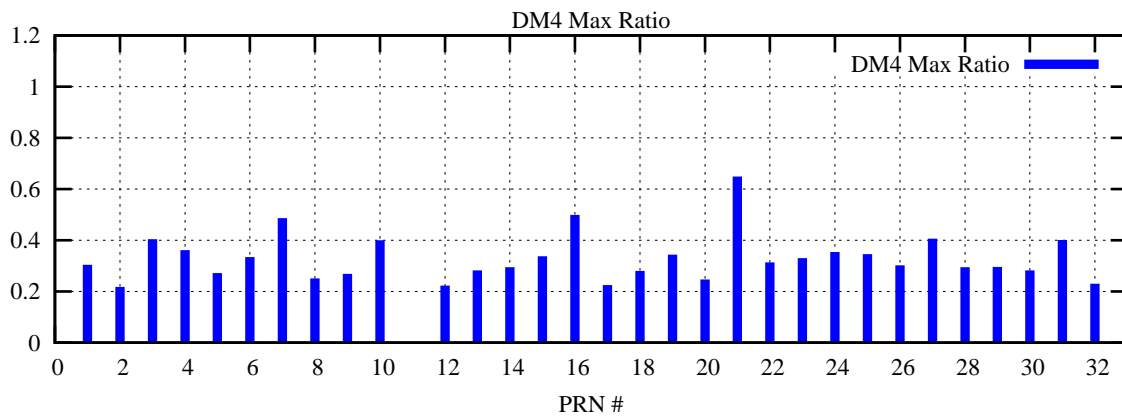

Ratio (PRN Bias/Threshold)

GpsWeek 2153 Day 0

Skinny (Type 0): PRN 8 22
Broad (Type 2): PRN 7 15 17 21 24