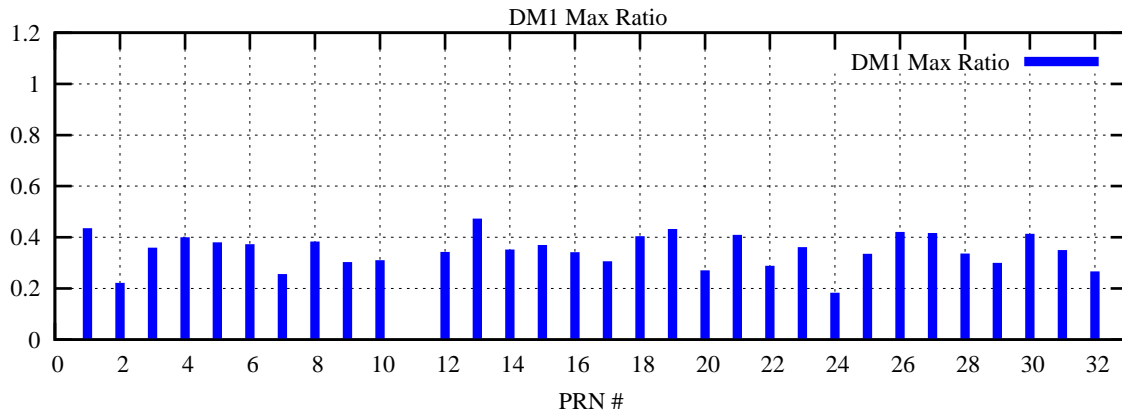

Ratio (PRN Bias/Threshold)

GpsWeek 2154 Day 4

Skinny (Type 0): PRN 8 22
Broad (Type 2): PRN 7 15 17 21 24