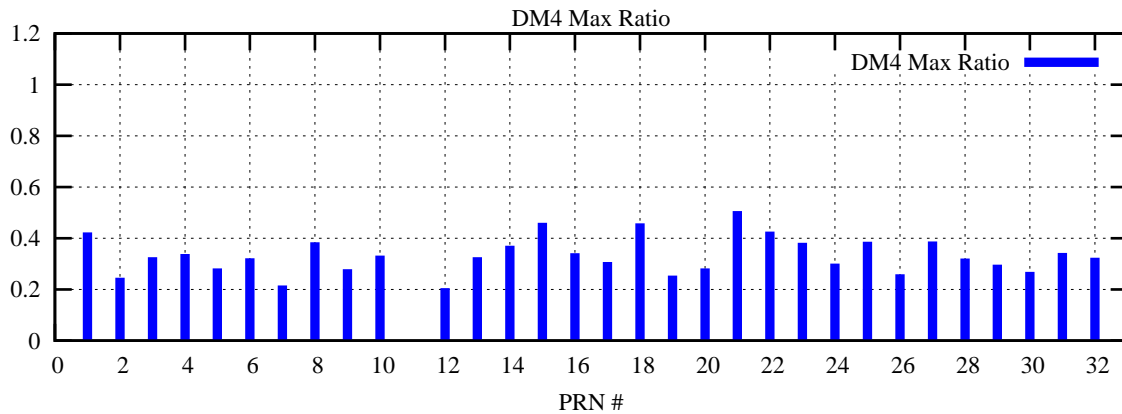

Ratio (PRN Bias/Threshold)

GpsWeek 2154 Day 4

Skinny (Type 0): PRN 8 22
Broad (Type 2): PRN 7 15 17 21 24