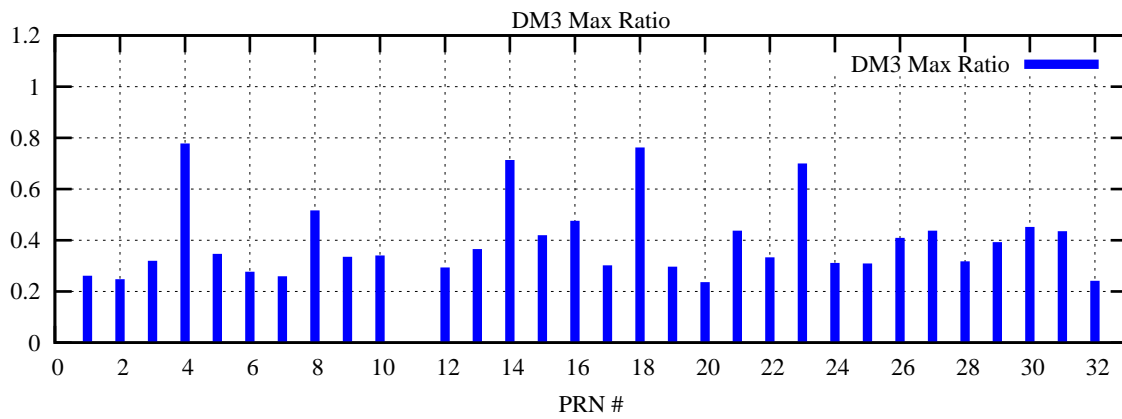

Ratio (PRN Bias/Threshold)

GpsWeek 2154 Day 4

Skinny (Type 0): PRN 8 22
Broad (Type 2): PRN 7 15 17 21 24