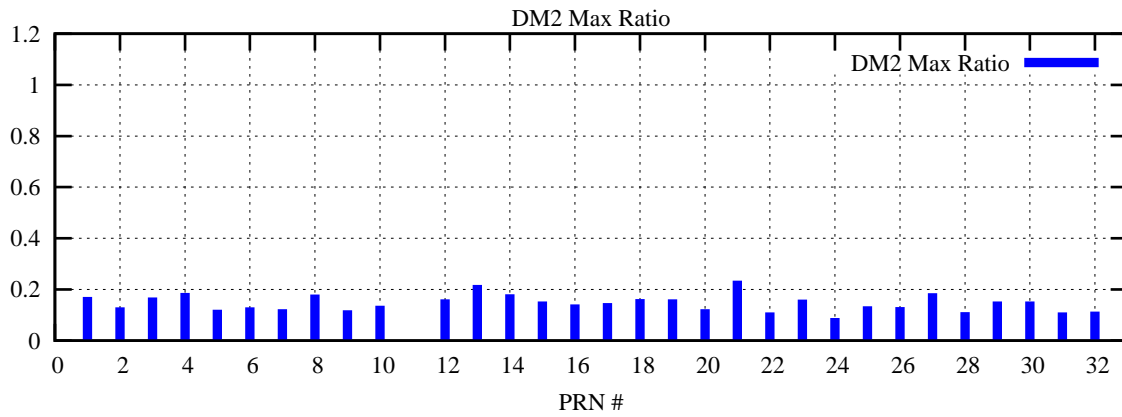

Ratio (PRN Bias/Threshold)

GpsWeek 2154 Day 4

Skinny (Type 0): PRN 8 22
Broad (Type 2): PRN 7 15 17 21 24