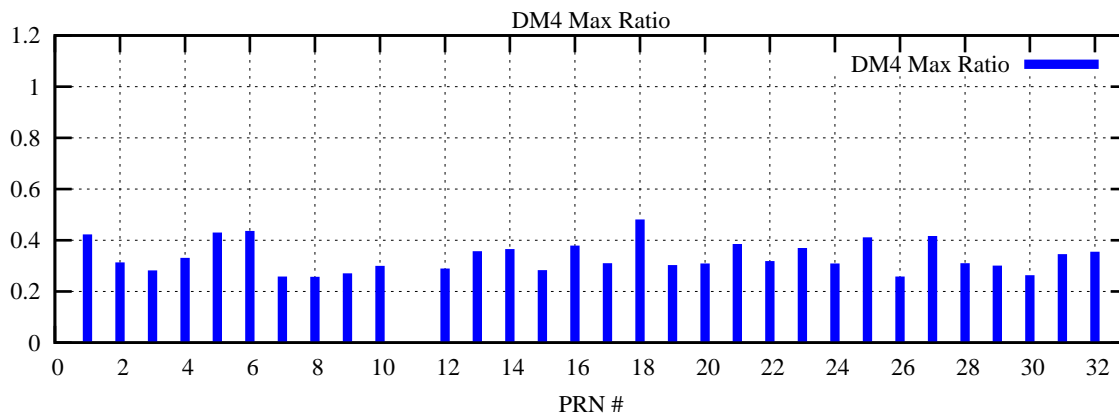

Ratio (PRN Bias/Threshold)

GpsWeek 2154 Day 5

Skinny (Type 0): PRN 8 22
Broad (Type 2): PRN 7 15 17 21 24