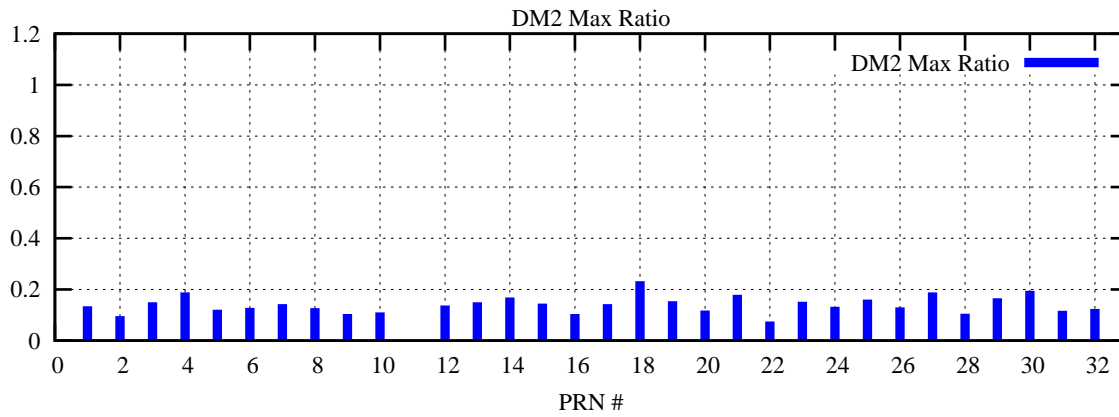

Ratio (PRN Bias/Threshold)

GpsWeek 2154 Day 5

Skinny (Type 0): PRN 8 22
Broad (Type 2): PRN 7 15 17 21 24