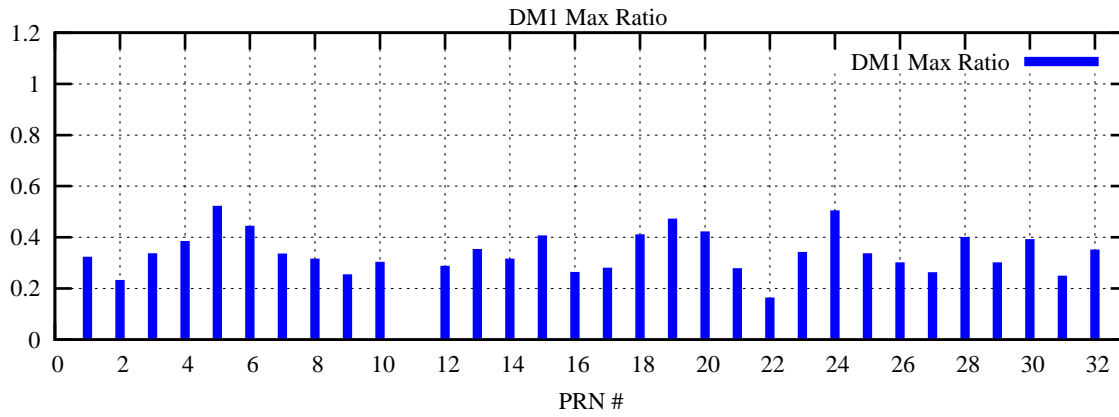

Ratio (PRN Bias/Threshold)

GpsWeek 2154 Day 5

Skinny (Type 0): PRN 8 22
Broad (Type 2): PRN 7 15 17 21 24