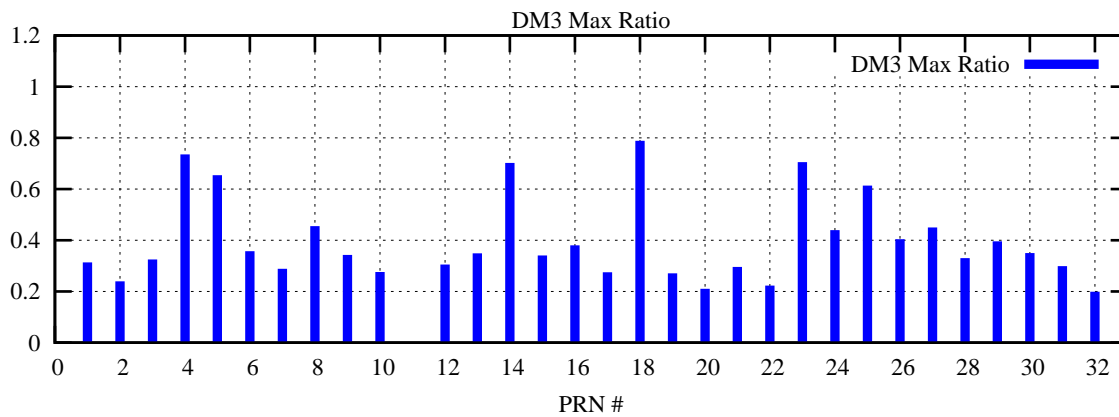

Ratio (PRN Bias/Threshold)

GpsWeek 2154 Day 5

Skinny (Type 0): PRN 8 22
Broad (Type 2): PRN 7 15 17 21 24