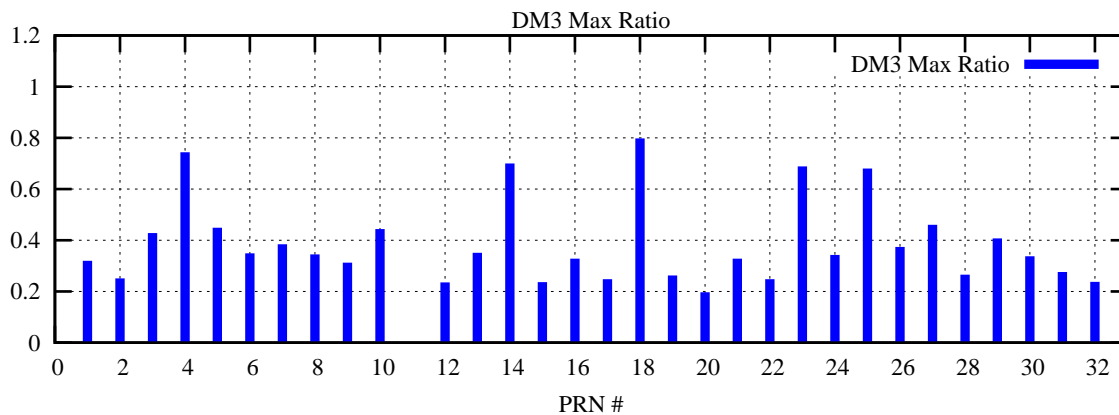

Ratio (PRN Bias/Threshold)

GpsWeek 2154 Day 6

Skinny (Type 0): PRN 8 22
Broad (Type 2): PRN 7 15 17 21 24