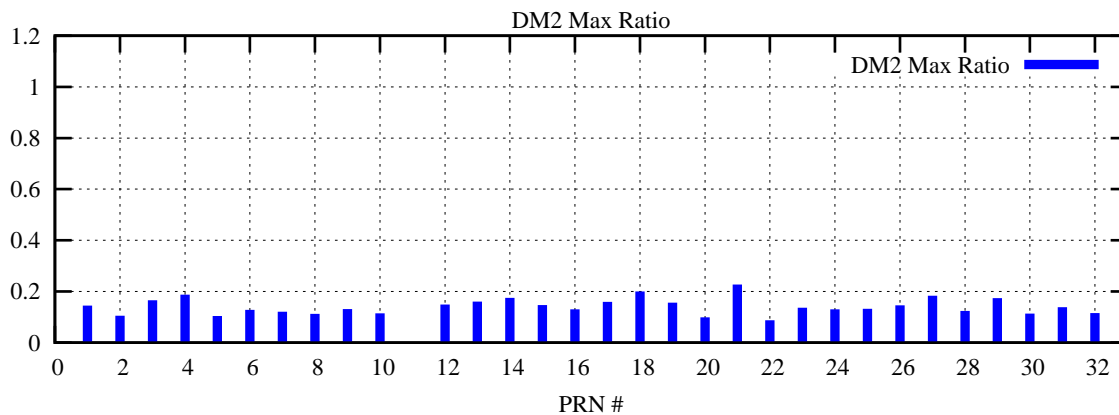

Ratio (PRN Bias/Threshold)

GpsWeek 2154 Day 6

Skinny (Type 0): PRN 8 22
Broad (Type 2): PRN 7 15 17 21 24