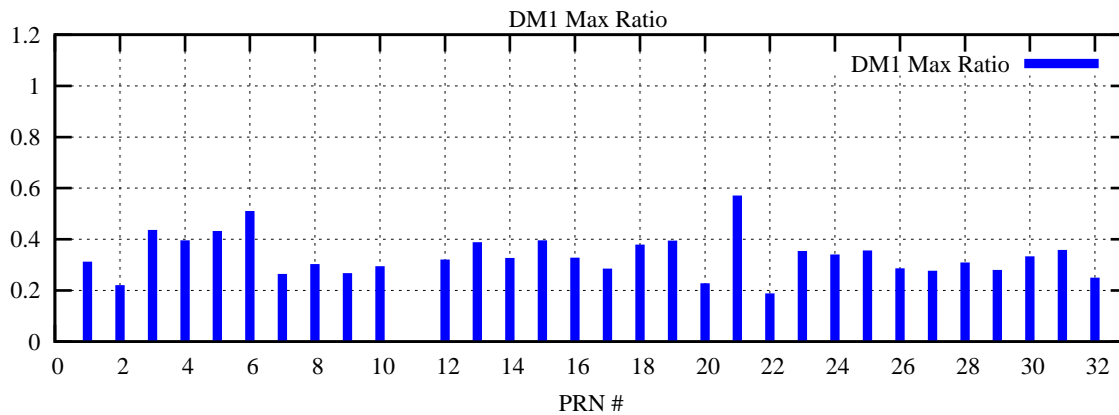

Ratio (PRN Bias/Threshold)

GpsWeek 2154 Day 6

Skinny (Type 0): PRN 8 22
Broad (Type 2): PRN 7 15 17 21 24