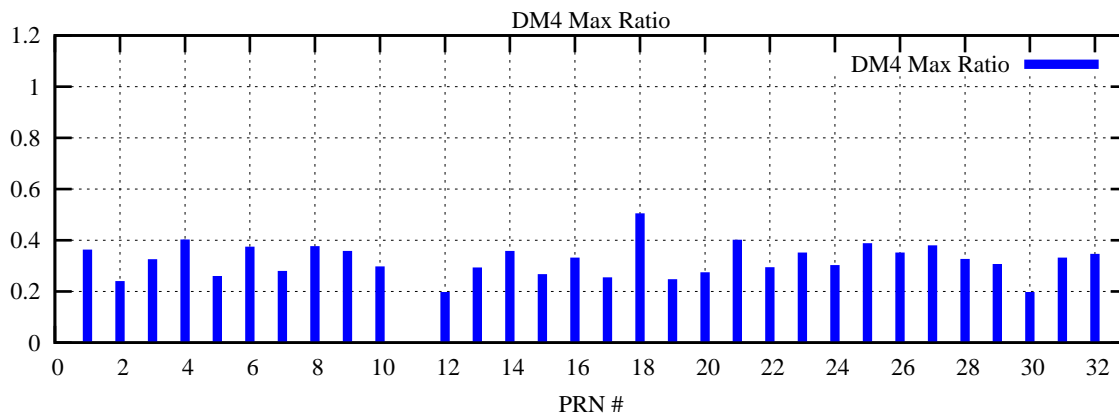

Ratio (PRN Bias/Threshold)

GpsWeek 2154 Day 6

Skinny (Type 0): PRN 8 22
Broad (Type 2): PRN 7 15 17 21 24