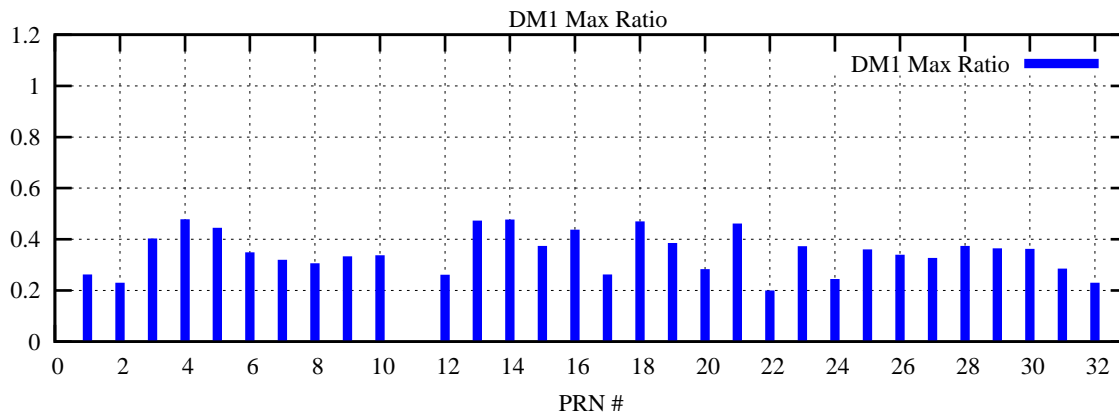

Ratio (PRN Bias/Threshold)

GpsWeek 2155 Day 6

Skinny (Type 0): PRN 8 22  
Broad (Type 2): PRN 7 15 17 21 24