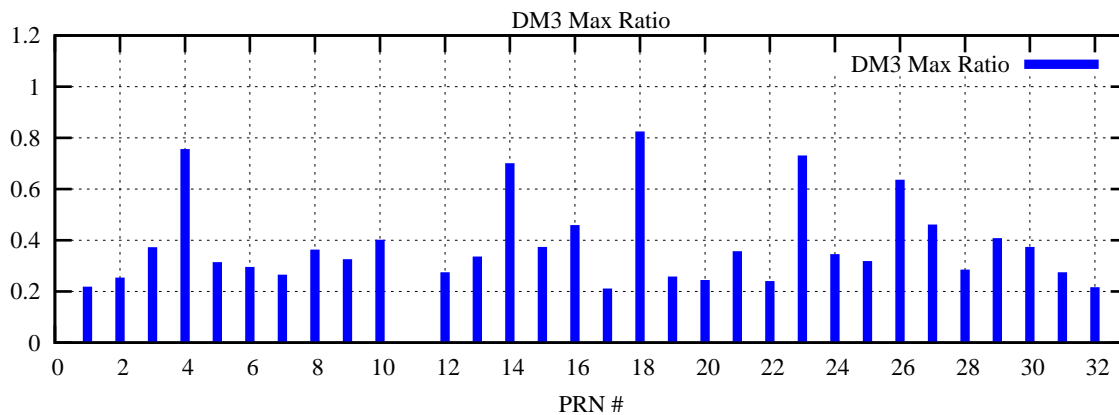

Ratio (PRN Bias/Threshold)

GpsWeek 2155 Day 6

Skinny (Type 0): PRN 8 22  
Broad (Type 2): PRN 7 15 17 21 24