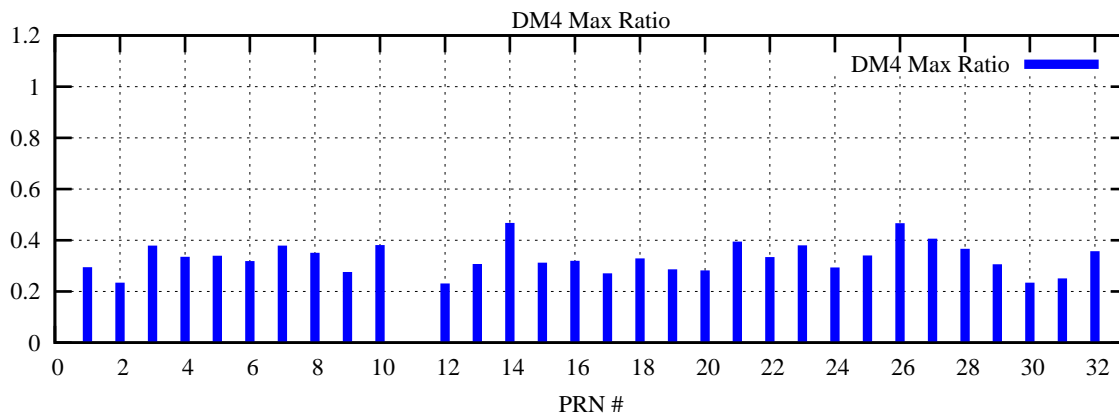

Ratio (PRN Bias/Threshold)

GpsWeek 2155 Day 6

Skinny (Type 0): PRN 8 22  
Broad (Type 2): PRN 7 15 17 21 24