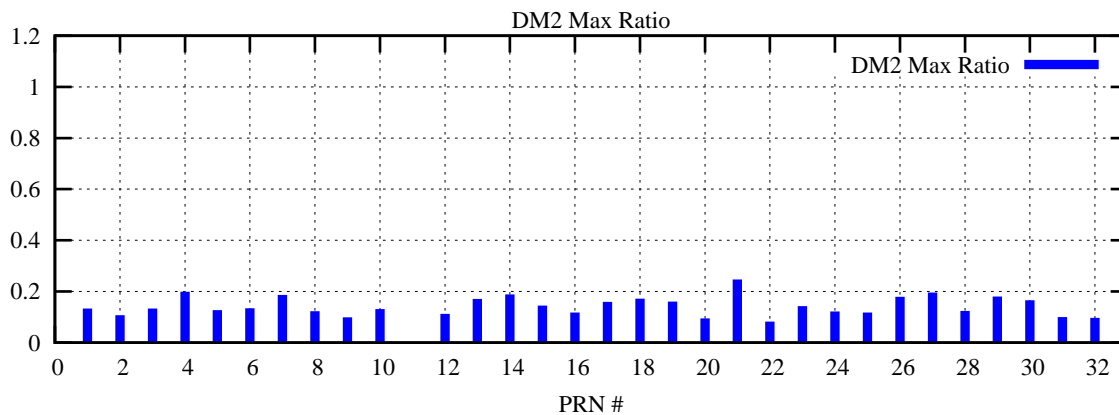

Ratio (PRN Bias/Threshold)

GpsWeek 2155 Day 6

Skinny (Type 0): PRN 8 22  
Broad (Type 2): PRN 7 15 17 21 24