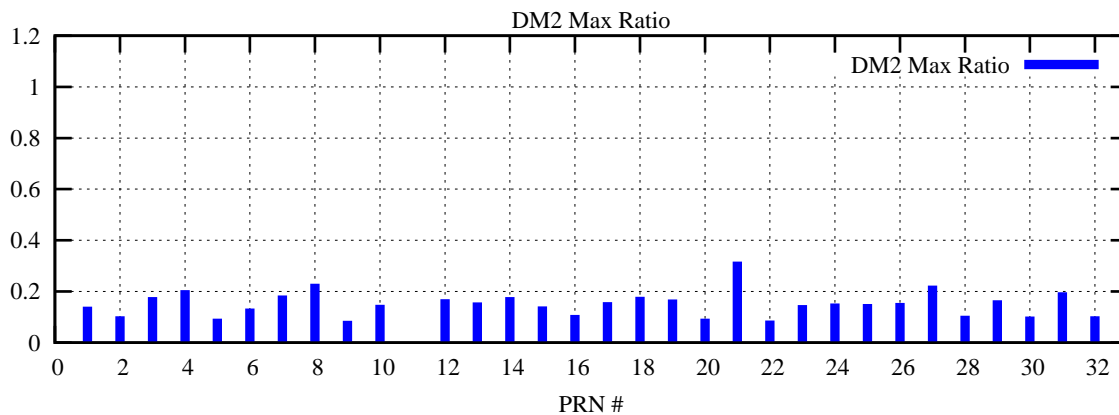

Ratio (PRN Bias/Threshold)

GpsWeek 2156 Day 0

Skinny (Type 0): PRN 8 22  
Broad (Type 2): PRN 7 15 17 21 24