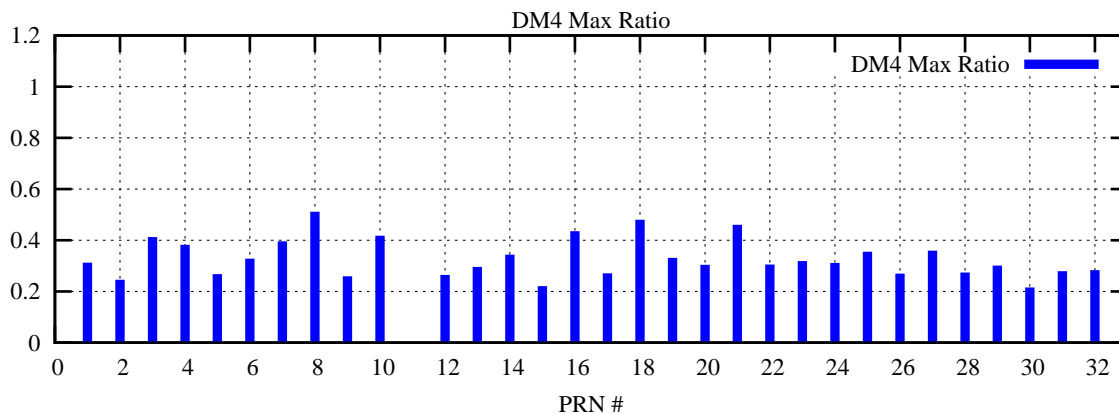

Ratio (PRN Bias/Threshold)

GpsWeek 2156 Day 0

Skinny (Type 0): PRN 8 22  
Broad (Type 2): PRN 7 15 17 21 24