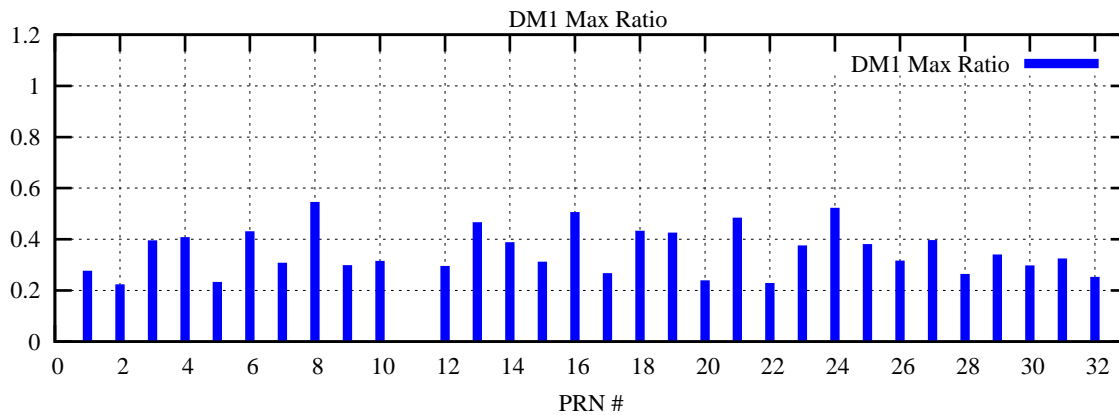

Ratio (PRN Bias/Threshold)

GpsWeek 2156 Day 0

Skinny (Type 0): PRN 8 22  
Broad (Type 2): PRN 7 15 17 21 24