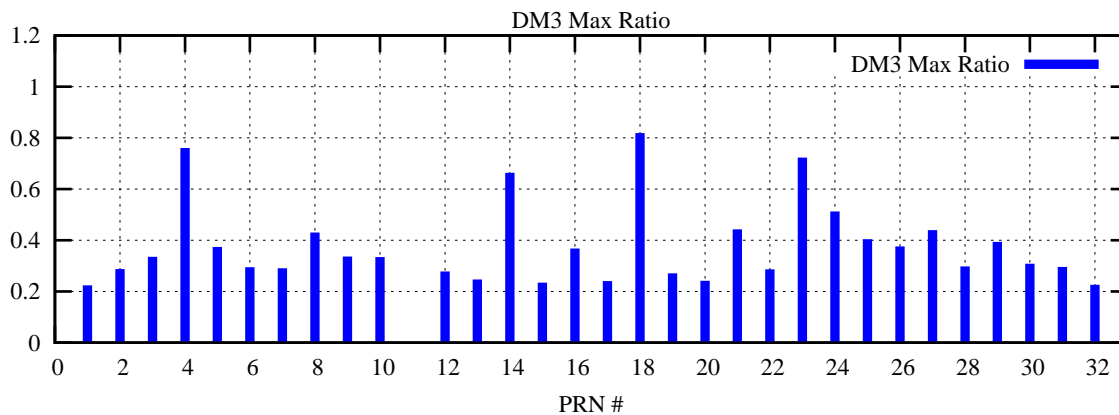

Ratio (PRN Bias/Threshold)

GpsWeek 2156 Day 0

Skinny (Type 0): PRN 8 22  
Broad (Type 2): PRN 7 15 17 21 24