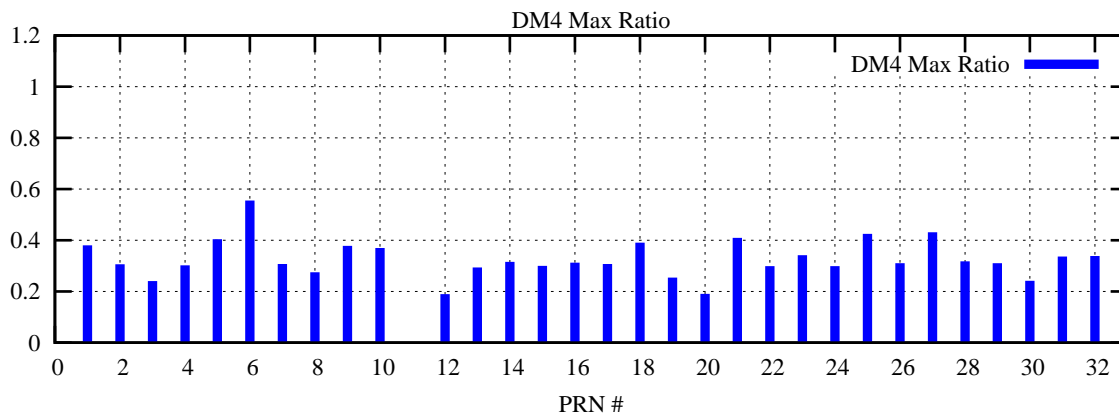

Ratio (PRN Bias/Threshold)

GpsWeek 2157 Day 2

Skinny (Type 0): PRN 8 22
Broad (Type 2): PRN 7 15 17 21 24