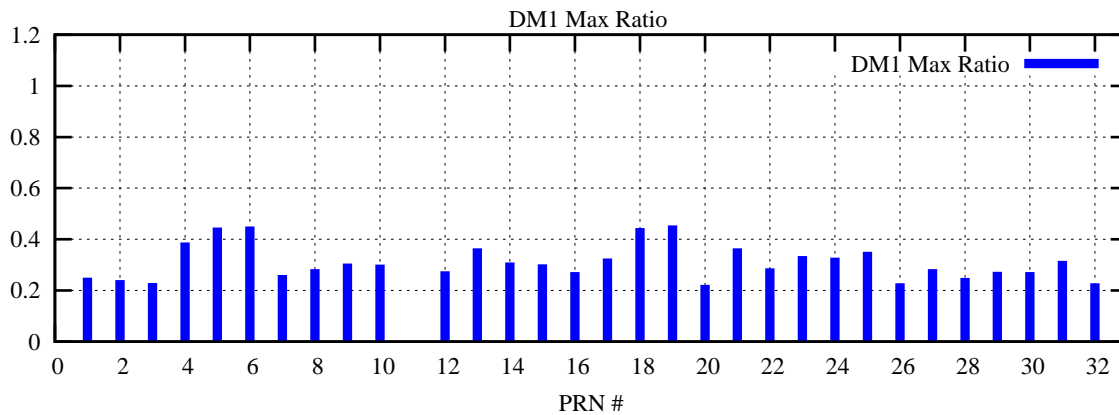

Ratio (PRN Bias/Threshold)

GpsWeek 2157 Day 2

Skinny (Type 0): PRN 8 22
Broad (Type 2): PRN 7 15 17 21 24