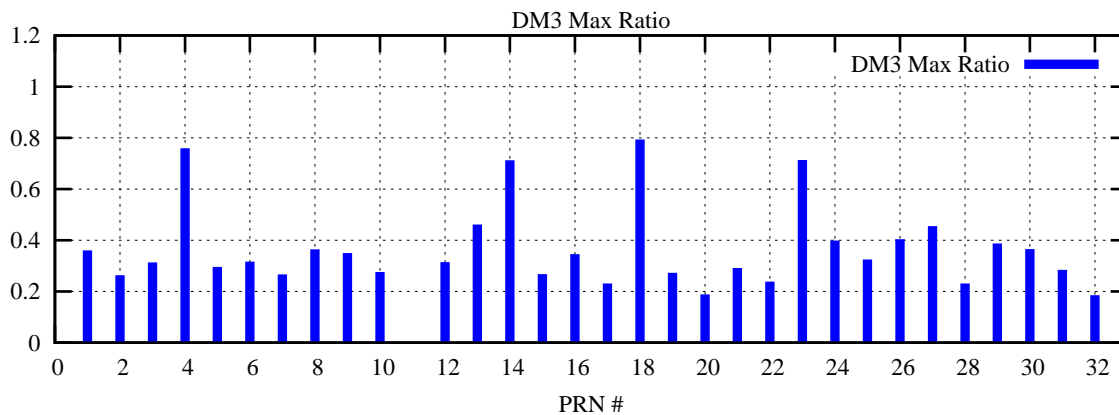

Ratio (PRN Bias/Threshold)

GpsWeek 2157 Day 2

Skinny (Type 0): PRN 8 22
Broad (Type 2): PRN 7 15 17 21 24