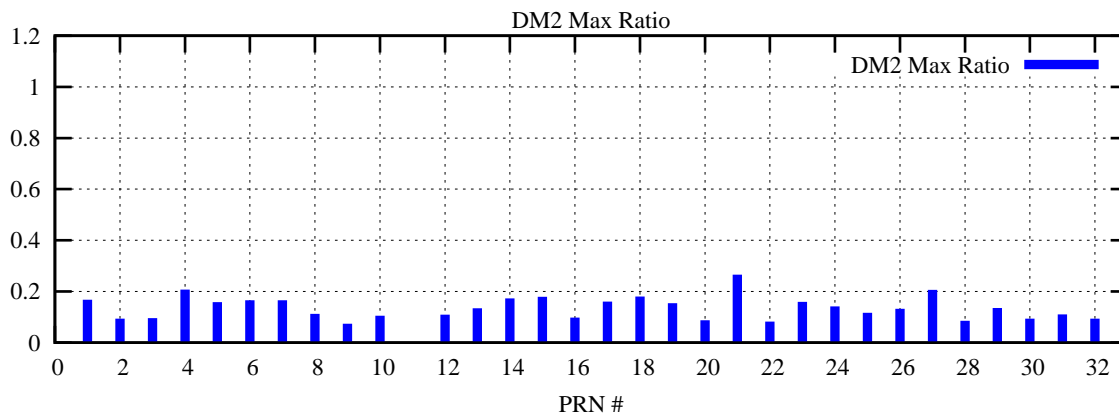

Ratio (PRN Bias/Threshold)

GpsWeek 2157 Day 2

Skinny (Type 0): PRN 8 22
Broad (Type 2): PRN 7 15 17 21 24