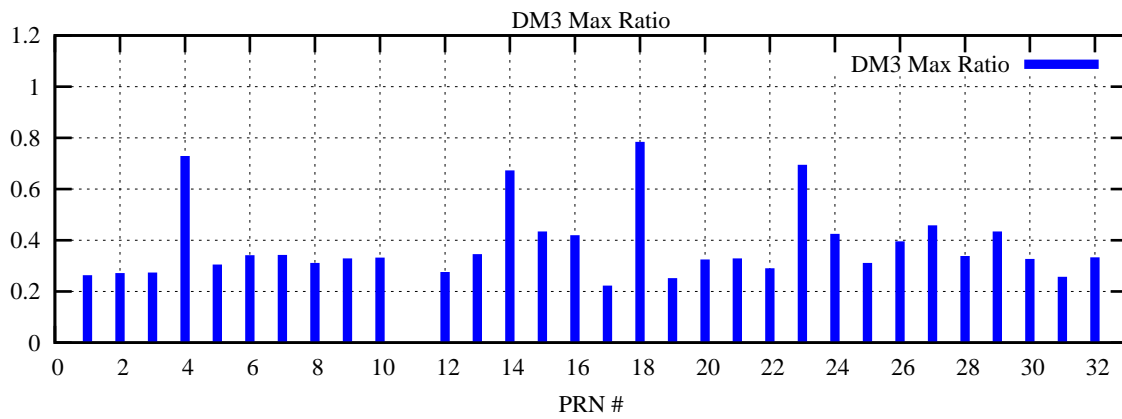

Ratio (PRN Bias/Threshold)

GpsWeek 2158 Day 2

Skinny (Type 0): PRN 8 22
Broad (Type 2): PRN 7 15 17 21 24