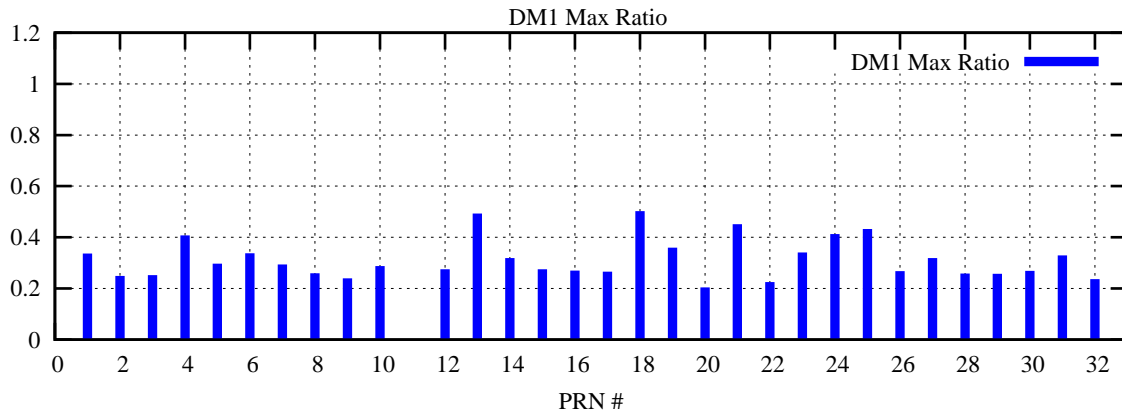

Ratio (PRN Bias/Threshold)

GpsWeek 2158 Day 2

Skinny (Type 0): PRN 8 22
Broad (Type 2): PRN 7 15 17 21 24