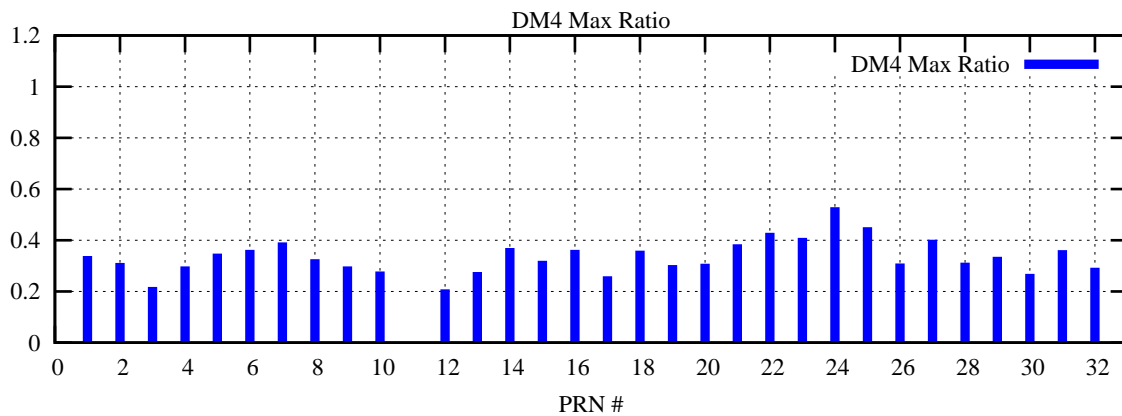

Ratio (PRN Bias/Threshold)

GpsWeek 2158 Day 2

Skinny (Type 0): PRN 8 22
Broad (Type 2): PRN 7 15 17 21 24