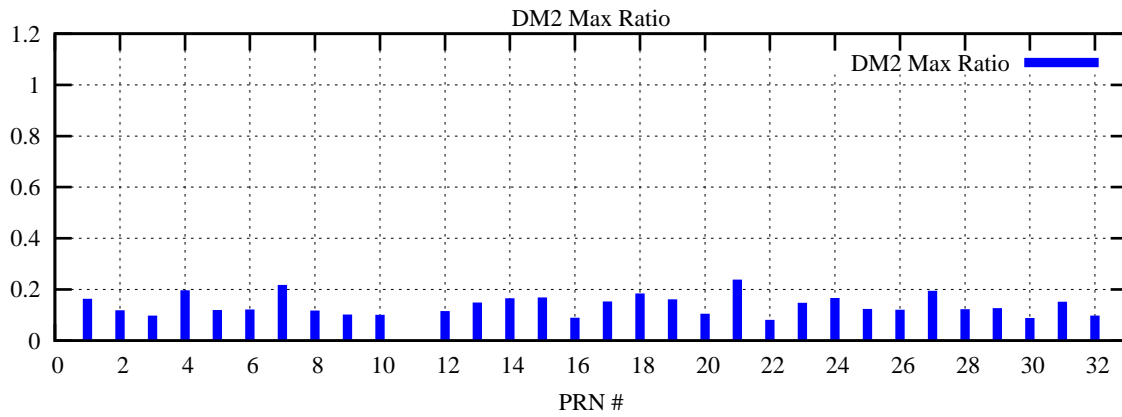

Ratio (PRN Bias/Threshold)

GpsWeek 2158 Day 2

Skinny (Type 0): PRN 8 22
Broad (Type 2): PRN 7 15 17 21 24