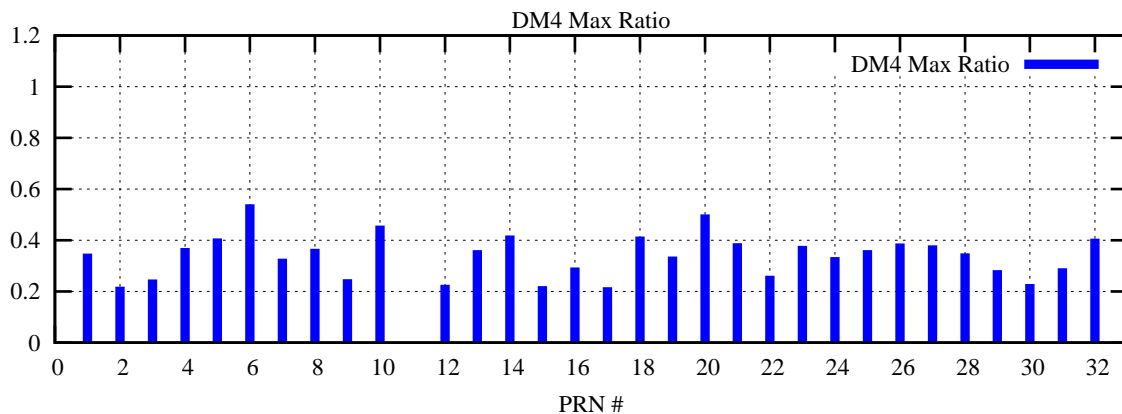

Ratio (PRN Bias/Threshold)

GpsWeek 2160 Day 1

Skinny (Type 0): PRN 8 22
Broad (Type 2): PRN 7 15 17 21 24