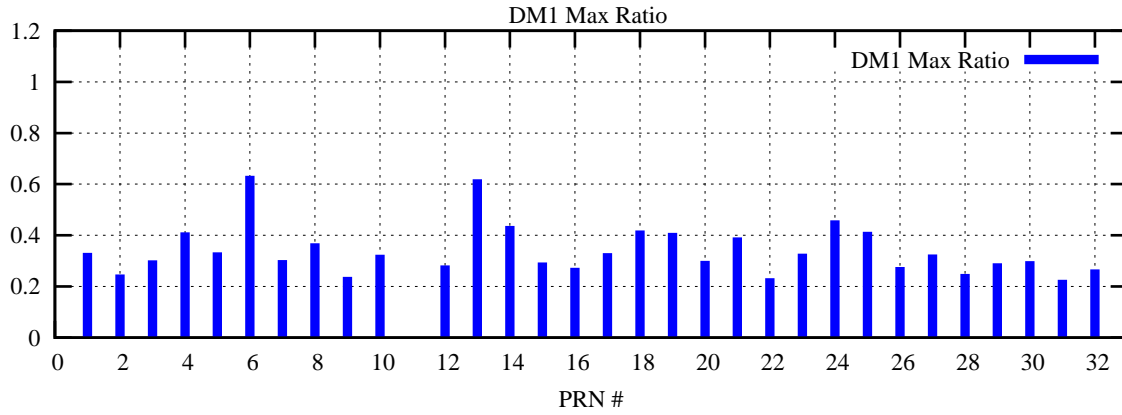

Ratio (PRN Bias/Threshold)

GpsWeek 2160 Day 1

Skinny (Type 0): PRN 8 22
Broad (Type 2): PRN 7 15 17 21 24