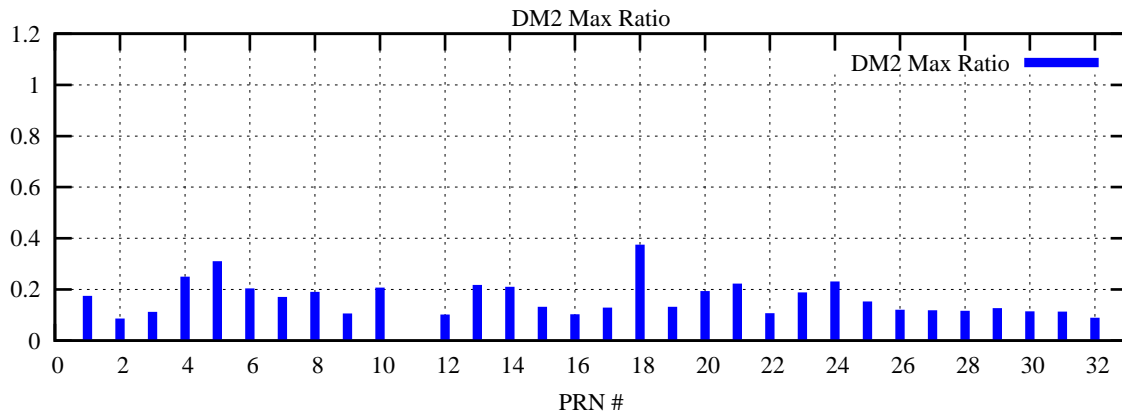

Ratio (PRN Bias/Threshold)

GpsWeek 2160 Day 1

Skinny (Type 0): PRN 8 22
Broad (Type 2): PRN 7 15 17 21 24