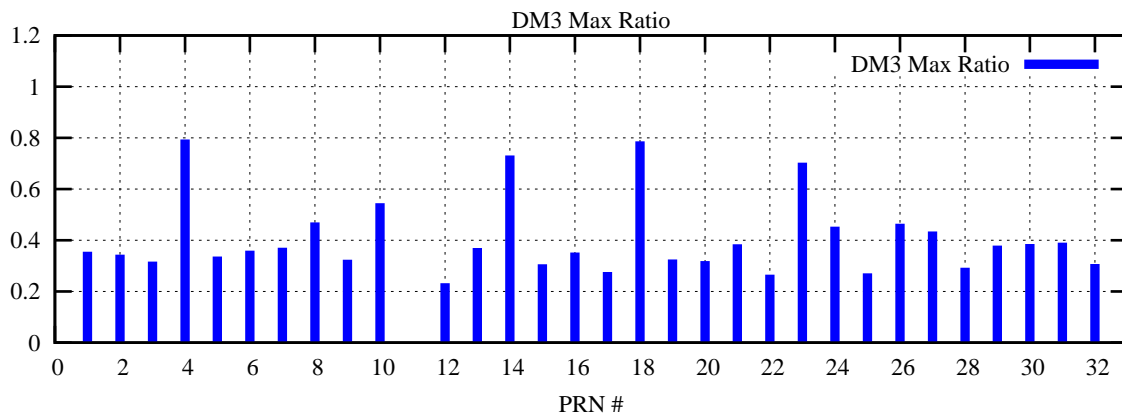

Ratio (PRN Bias/Threshold)

GpsWeek 2160 Day 1

Skinny (Type 0): PRN 8 22
Broad (Type 2): PRN 7 15 17 21 24