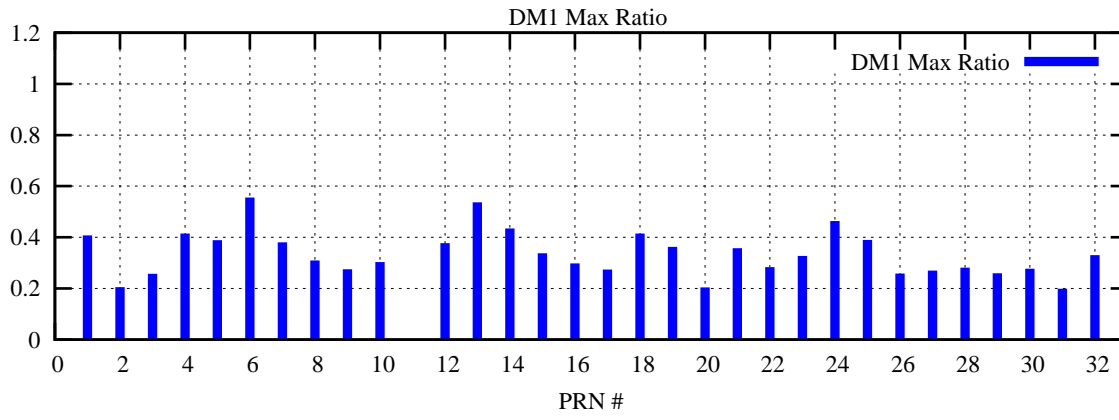

Ratio (PRN Bias/Threshold)

GpsWeek 2160 Day 2

Skinny (Type 0): PRN 8 22
Broad (Type 2): PRN 7 15 17 21 24