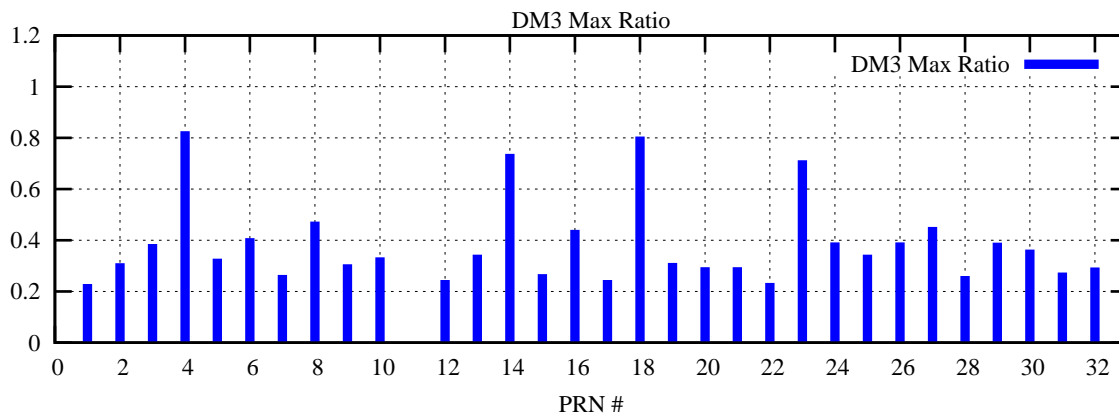

Ratio (PRN Bias/Threshold)

GpsWeek 2160 Day 2

Skinny (Type 0): PRN 8 22
Broad (Type 2): PRN 7 15 17 21 24