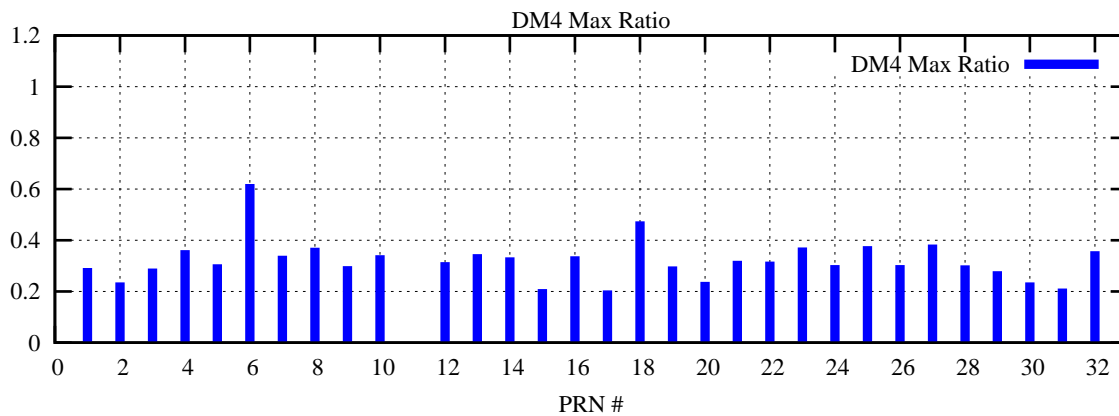

Ratio (PRN Bias/Threshold)

GpsWeek 2160 Day 2

Skinny (Type 0): PRN 8 22
Broad (Type 2): PRN 7 15 17 21 24