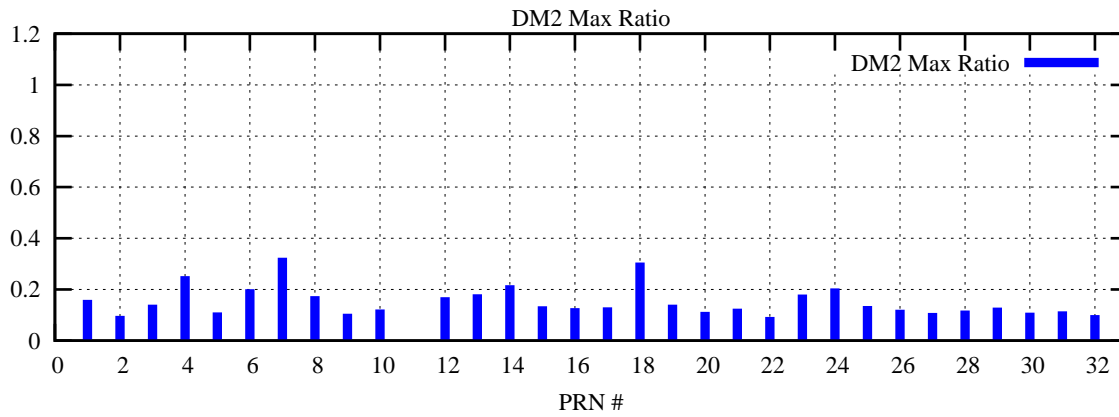

Ratio (PRN Bias/Threshold)

GpsWeek 2160 Day 2

Skinny (Type 0): PRN 8 22
Broad (Type 2): PRN 7 15 17 21 24