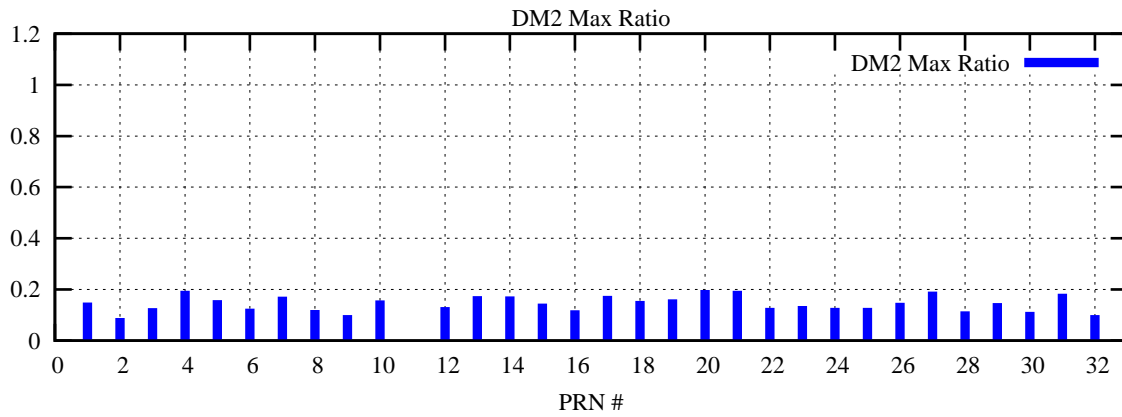

Ratio (PRN Bias/Threshold)

GpsWeek 2160 Day 6

Skinny (Type 0): PRN 8 22
Broad (Type 2): PRN 7 15 17 21 24