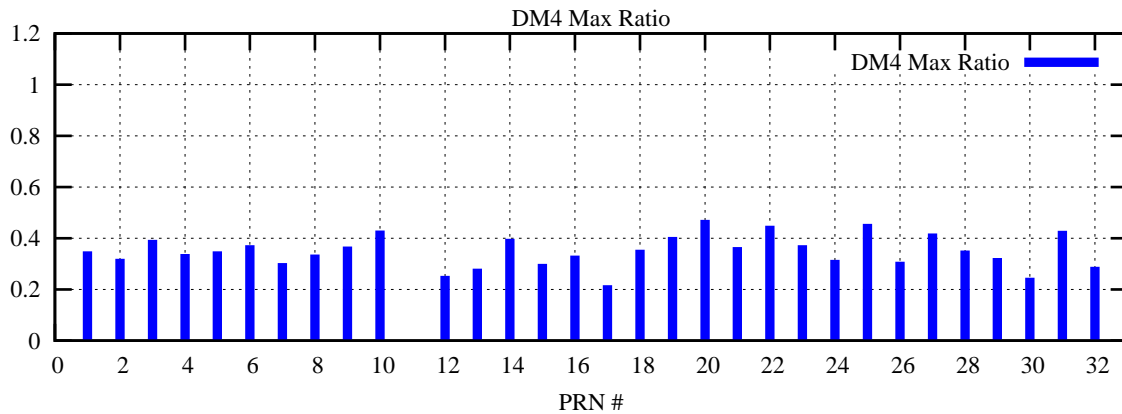

Ratio (PRN Bias/Threshold)

GpsWeek 2160 Day 6

Skinny (Type 0): PRN 8 22
Broad (Type 2): PRN 7 15 17 21 24