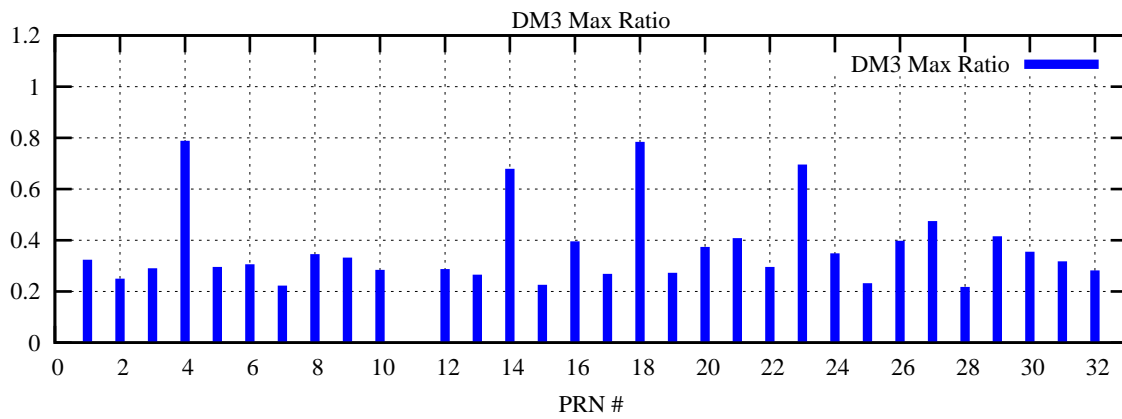

Ratio (PRN Bias/Threshold)

GpsWeek 2160 Day 6

Skinny (Type 0): PRN 8 22
Broad (Type 2): PRN 7 15 17 21 24