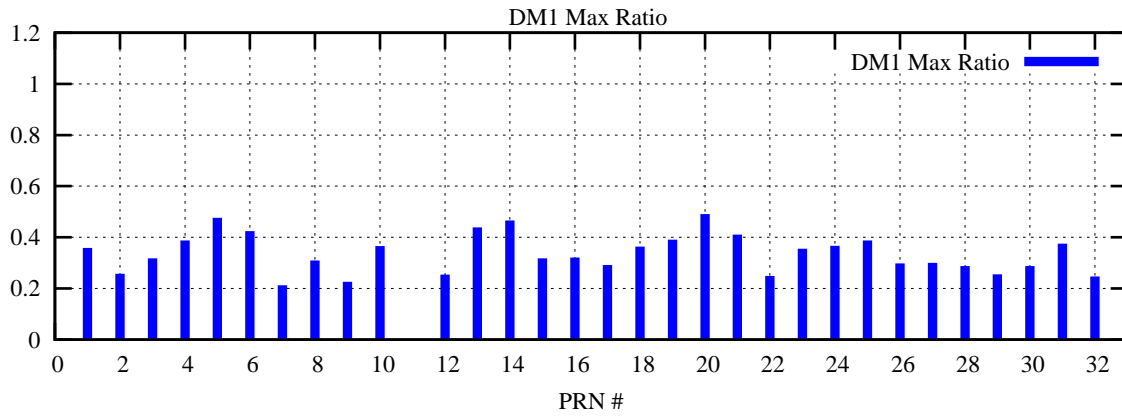

Ratio (PRN Bias/Threshold)

GpsWeek 2160 Day 6

Skinny (Type 0): PRN 8 22
Broad (Type 2): PRN 7 15 17 21 24