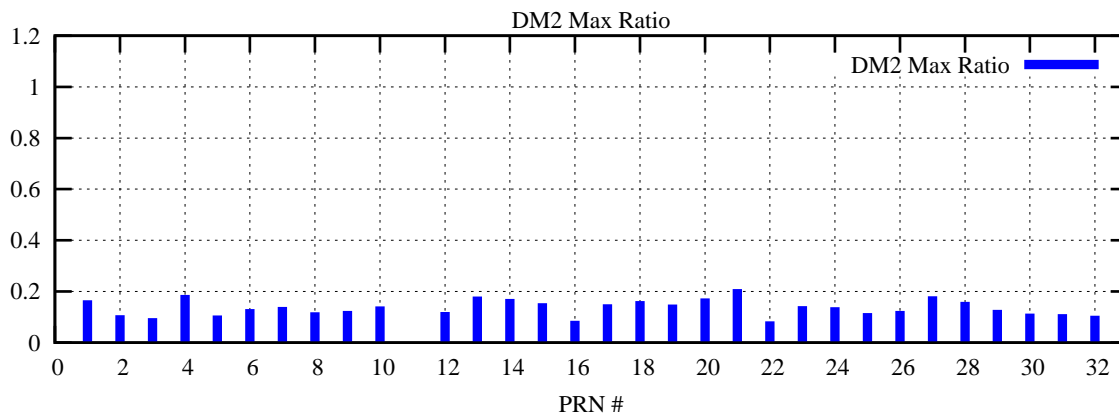

Ratio (PRN Bias/Threshold)

GpsWeek 2162 Day 2

Skinny (Type 0): PRN 8 22
Broad (Type 2): PRN 7 15 17 21 24