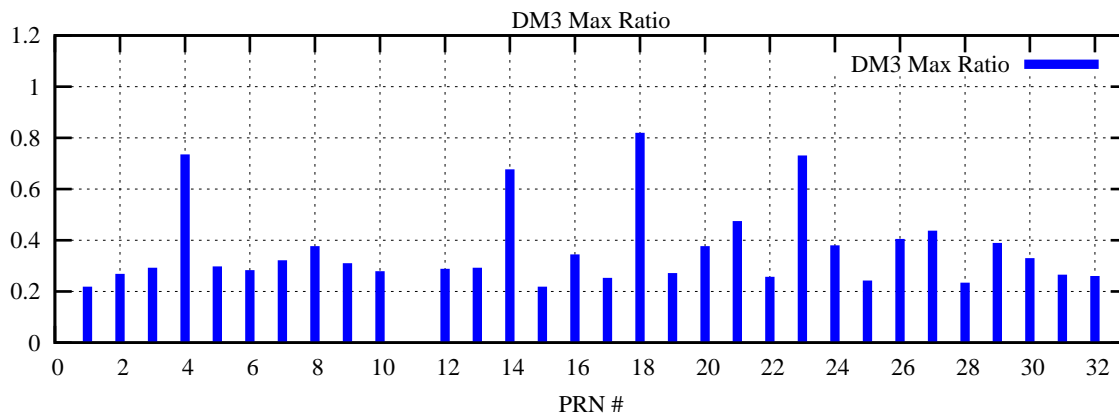

Ratio (PRN Bias/Threshold)

GpsWeek 2162 Day 2

Skinny (Type 0): PRN 8 22
Broad (Type 2): PRN 7 15 17 21 24