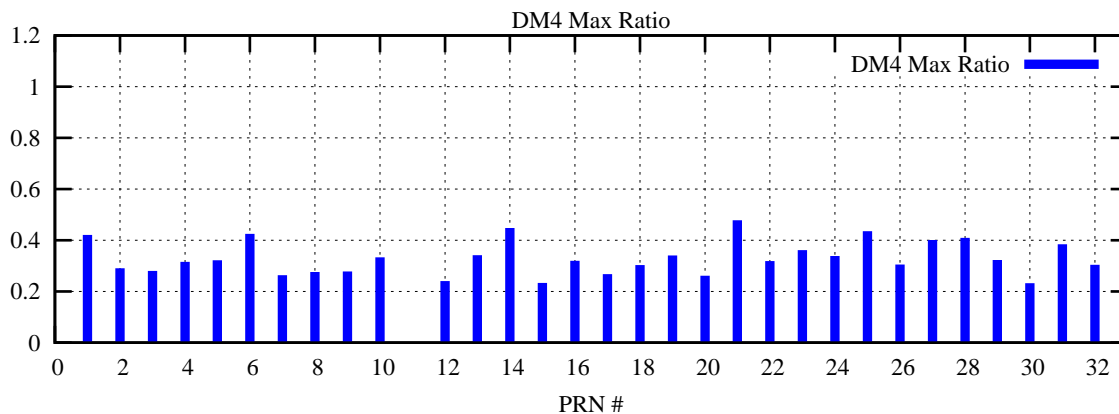

Ratio (PRN Bias/Threshold)

GpsWeek 2162 Day 2

Skinny (Type 0): PRN 8 22
Broad (Type 2): PRN 7 15 17 21 24