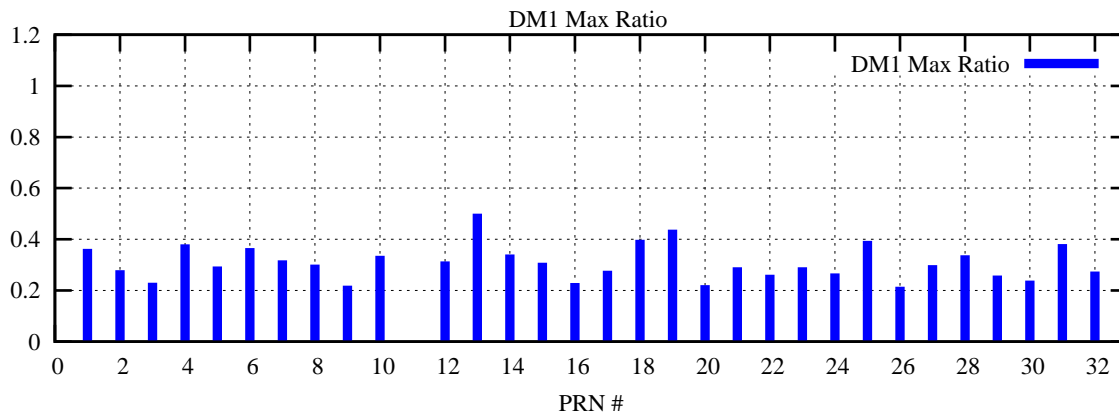

Ratio (PRN Bias/Threshold)

GpsWeek 2162 Day 2

Skinny (Type 0): PRN 8 22
Broad (Type 2): PRN 7 15 17 21 24