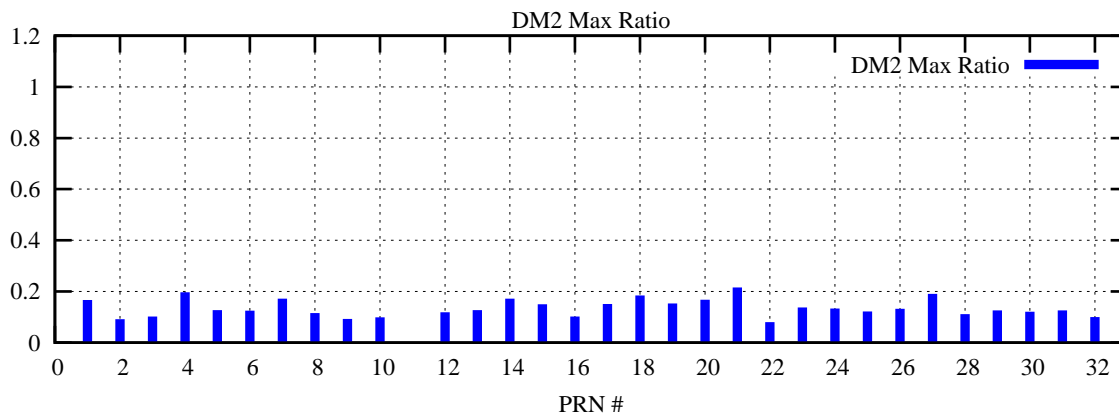

Ratio (PRN Bias/Threshold)

GpsWeek 2162 Day 3

Skinny (Type 0): PRN 8 22
Broad (Type 2): PRN 7 15 17 21 24