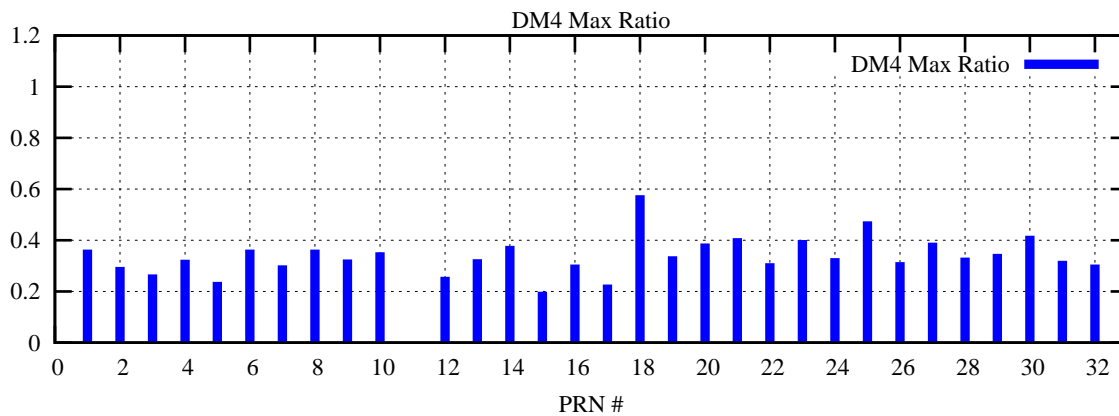

Ratio (PRN Bias/Threshold)

GpsWeek 2162 Day 3

Skinny (Type 0): PRN 8 22
Broad (Type 2): PRN 7 15 17 21 24