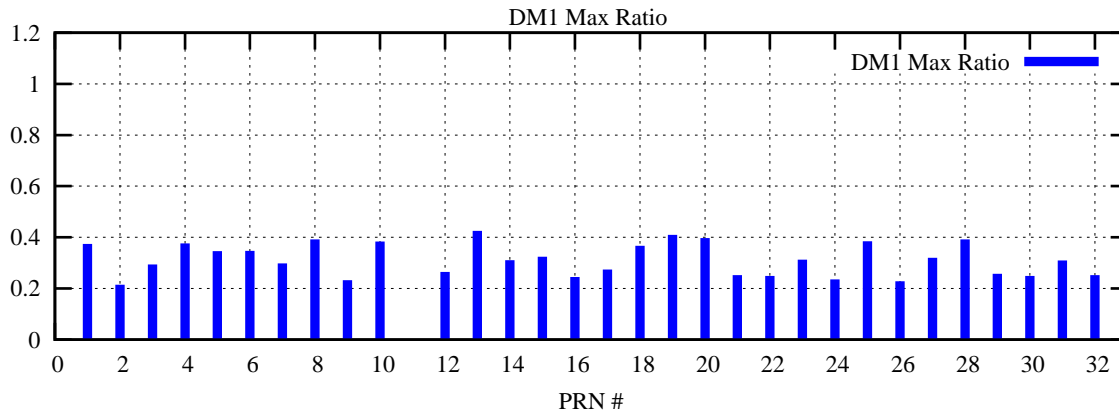

Ratio (PRN Bias/Threshold)

GpsWeek 2162 Day 3

Skinny (Type 0): PRN 8 22
Broad (Type 2): PRN 7 15 17 21 24