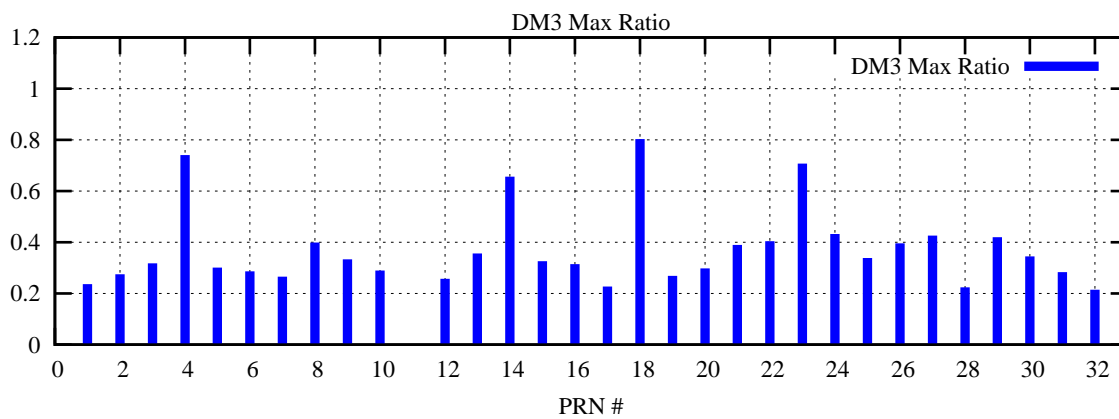

Ratio (PRN Bias/Threshold)

GpsWeek 2162 Day 3

Skinny (Type 0): PRN 8 22
Broad (Type 2): PRN 7 15 17 21 24