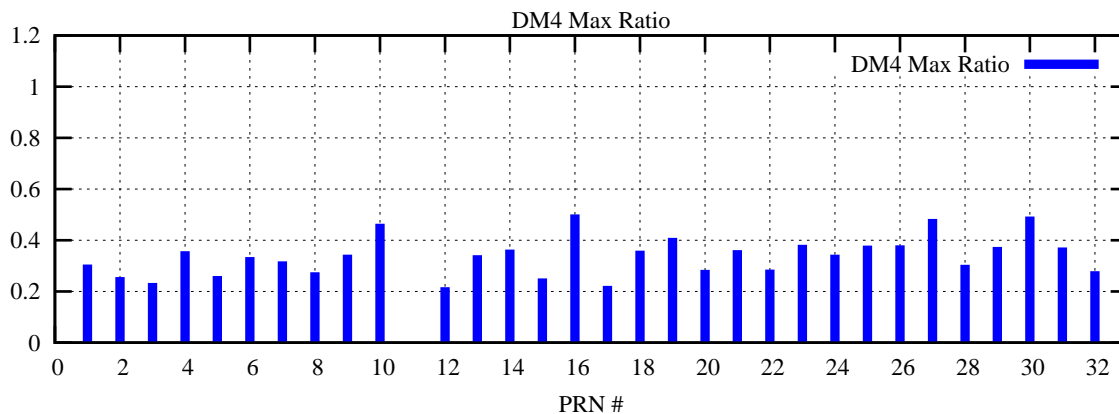

Ratio (PRN Bias/Threshold)

GpsWeek 2162 Day 6

Skinny (Type 0): PRN 8 22
Broad (Type 2): PRN 7 15 17 21 24