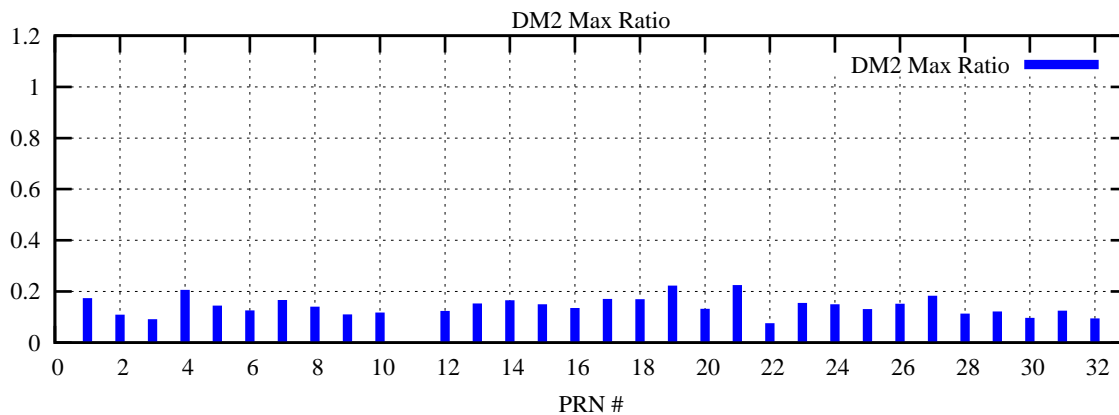

Ratio (PRN Bias/Threshold)

GpsWeek 2162 Day 6

Skinny (Type 0): PRN 8 22
Broad (Type 2): PRN 7 15 17 21 24