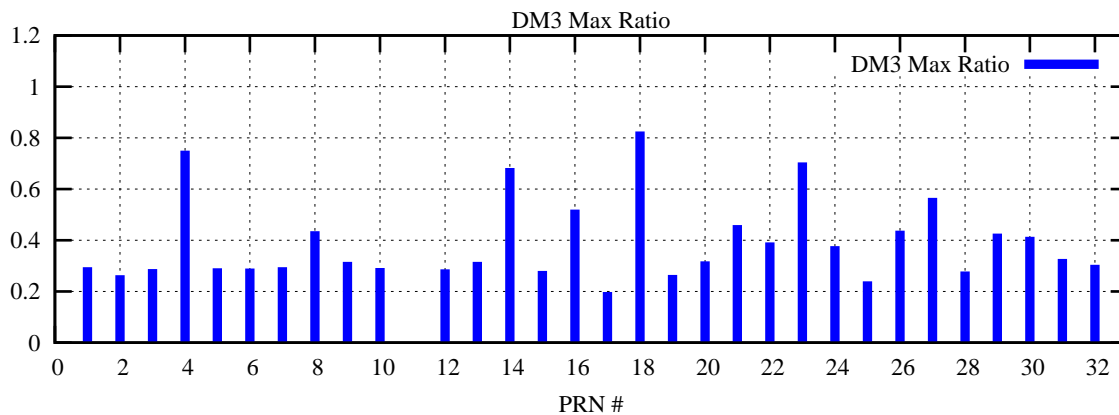

Ratio (PRN Bias/Threshold)

GpsWeek 2162 Day 6

Skinny (Type 0): PRN 8 22
Broad (Type 2): PRN 7 15 17 21 24