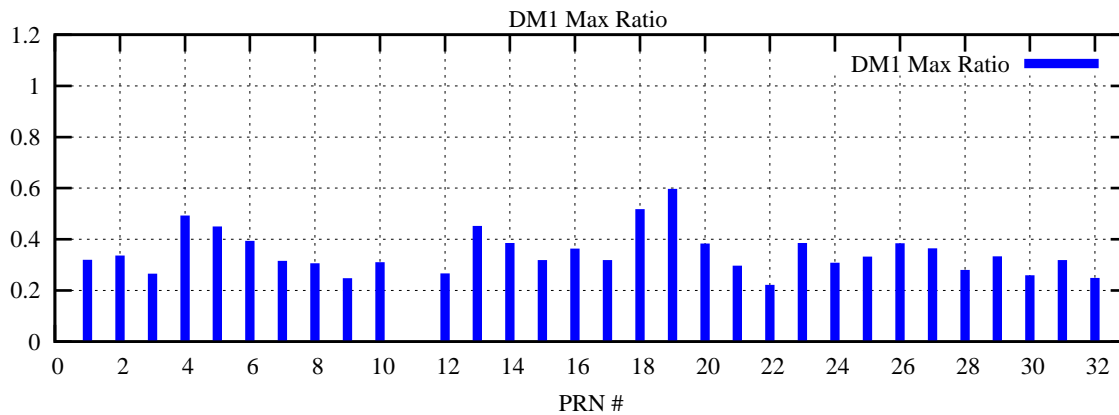

Ratio (PRN Bias/Threshold)

GpsWeek 2162 Day 6

Skinny (Type 0): PRN 8 22
Broad (Type 2): PRN 7 15 17 21 24