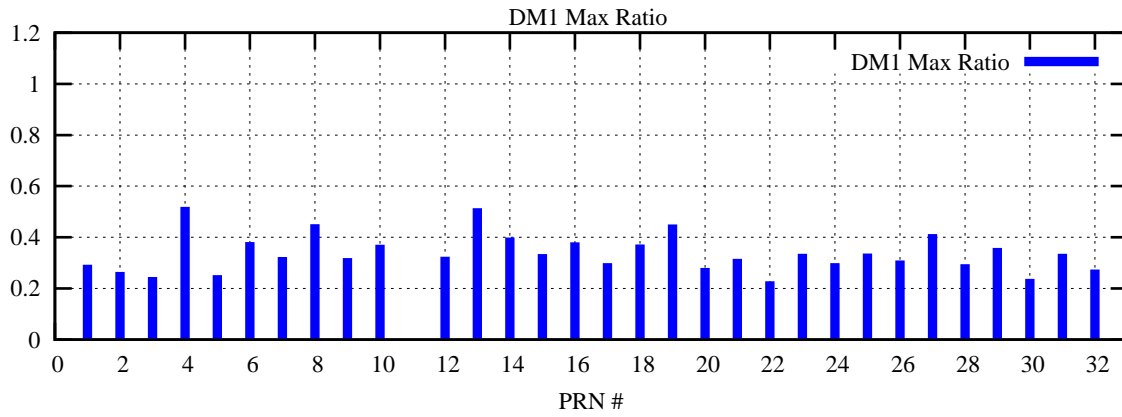

Ratio (PRN Bias/Threshold)

GpsWeek 2163 Day 0

Skinny (Type 0): PRN 8 22
Broad (Type 2): PRN 7 15 17 21 24