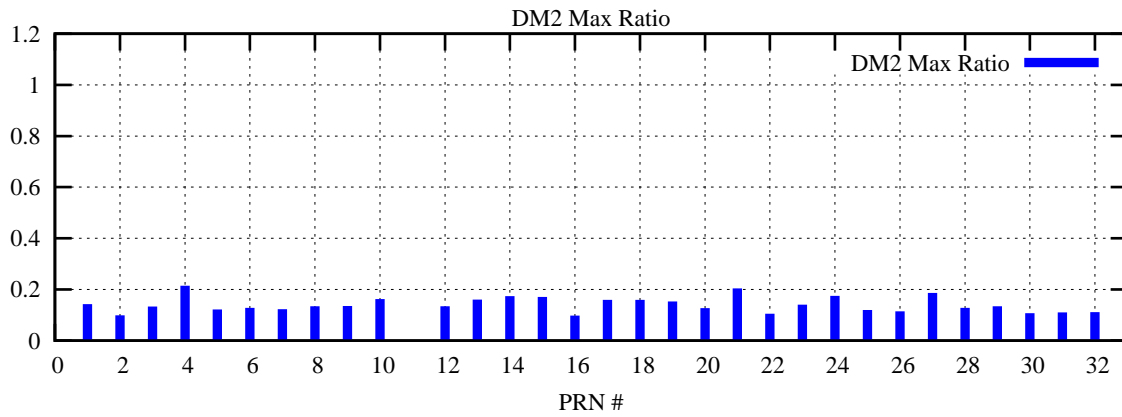

Ratio (PRN Bias/Threshold)

GpsWeek 2163 Day 0

Skinny (Type 0): PRN 8 22
Broad (Type 2): PRN 7 15 17 21 24