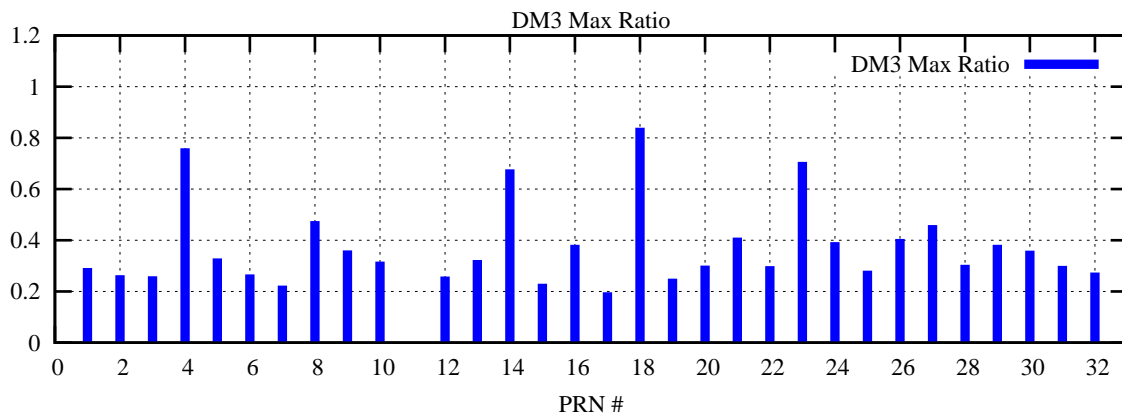

Ratio (PRN Bias/Threshold)

GpsWeek 2163 Day 0

Skinny (Type 0): PRN 8 22
Broad (Type 2): PRN 7 15 17 21 24