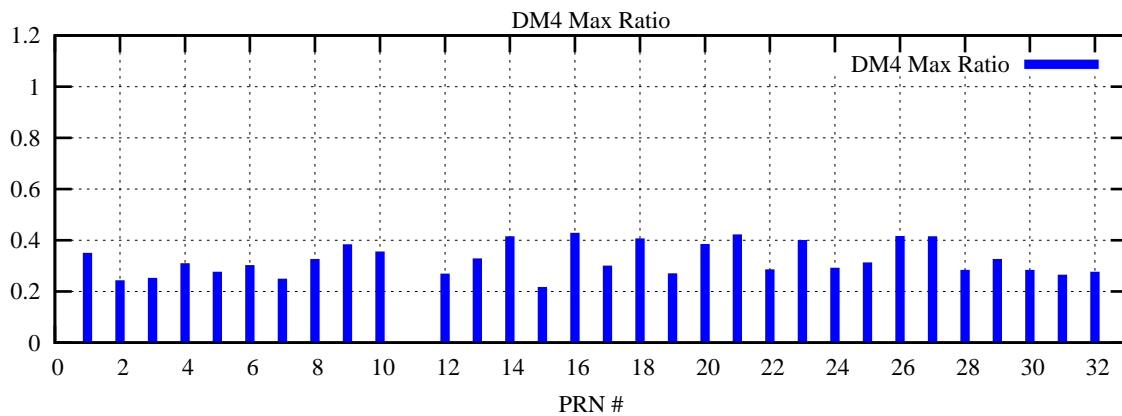

Ratio (PRN Bias/Threshold)

GpsWeek 2163 Day 0

Skinny (Type 0): PRN 8 22
Broad (Type 2): PRN 7 15 17 21 24