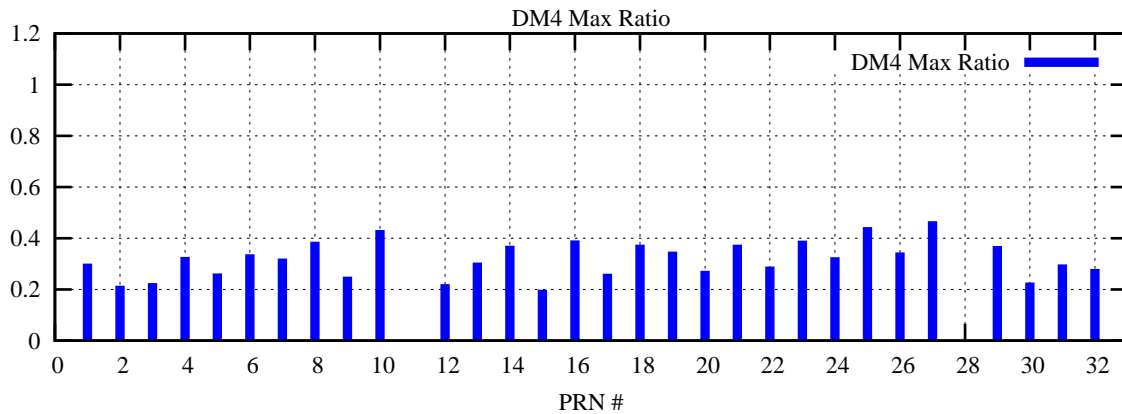

Ratio (PRN Bias/Threshold)

GpsWeek 2164 Day 2

Skinny (Type 0): PRN 8 22
Broad (Type 2): PRN 7 15 17 21 24