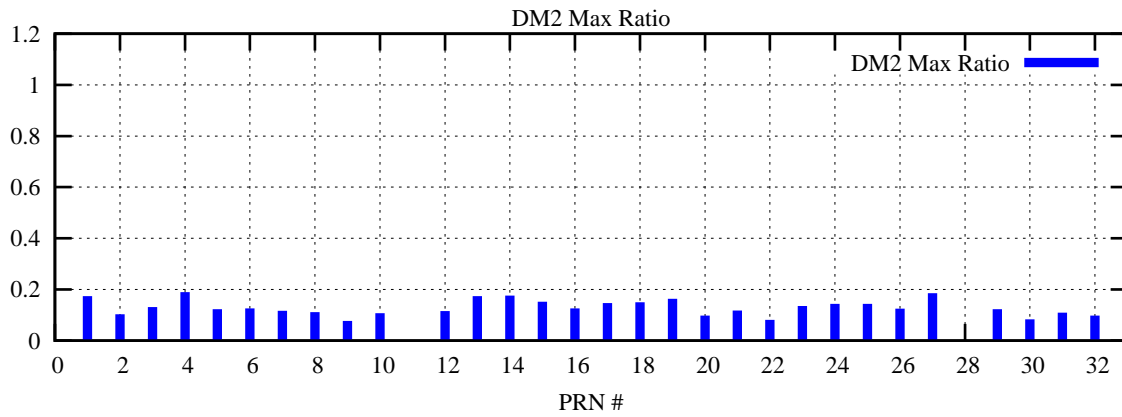

Ratio (PRN Bias/Threshold)

GpsWeek 2164 Day 2

Skinny (Type 0): PRN 8 22
Broad (Type 2): PRN 7 15 17 21 24