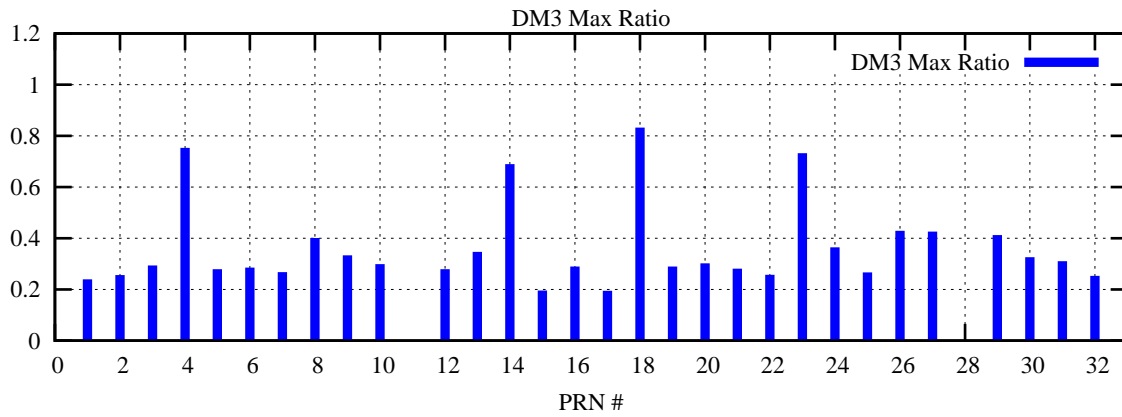

Ratio (PRN Bias/Threshold)

GpsWeek 2164 Day 2

Skinny (Type 0): PRN 8 22
Broad (Type 2): PRN 7 15 17 21 24