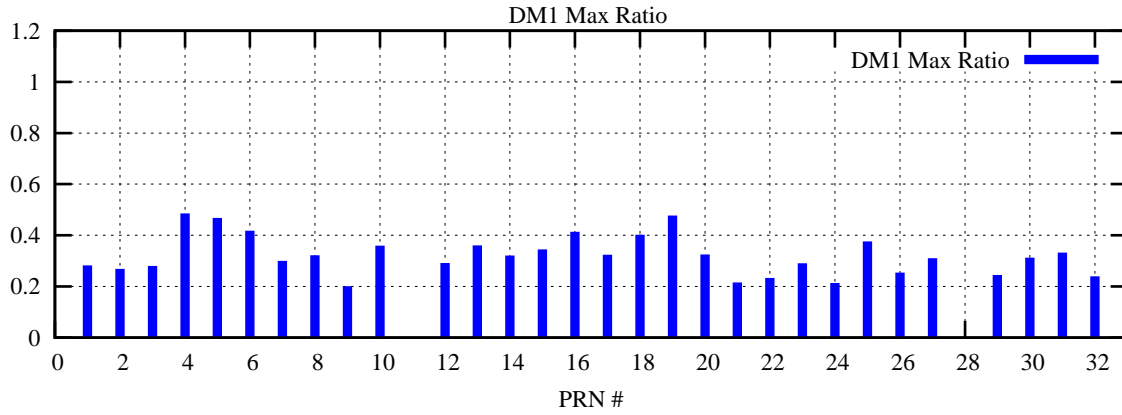

Ratio (PRN Bias/Threshold)

GpsWeek 2164 Day 2

Skinny (Type 0): PRN 8 22
Broad (Type 2): PRN 7 15 17 21 24