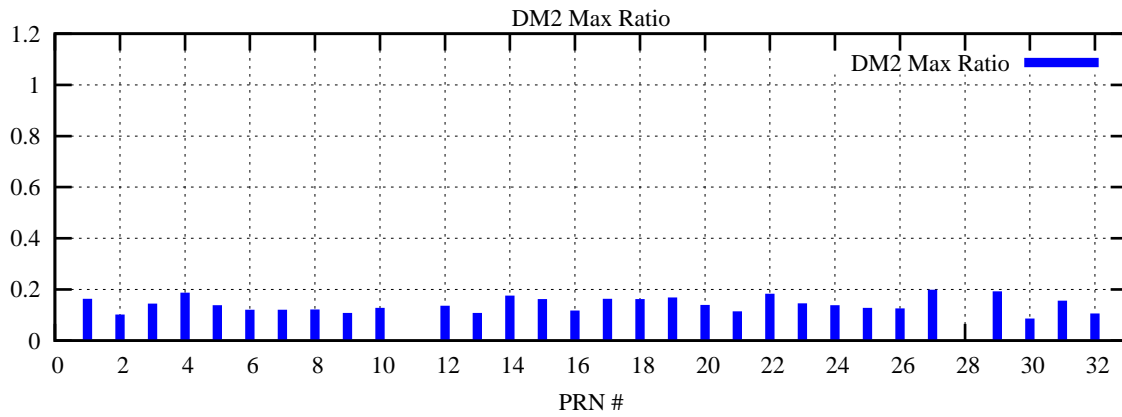

Ratio (PRN Bias/Threshold)

GpsWeek 2164 Day 3

Skinny (Type 0): PRN 8 22  
Broad (Type 2): PRN 7 15 17 21 24