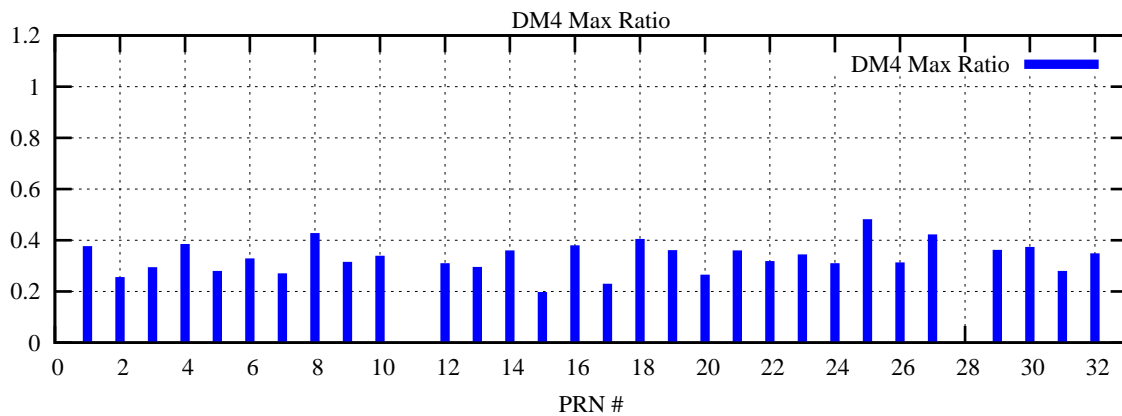

Ratio (PRN Bias/Threshold)

GpsWeek 2164 Day 3

Skinny (Type 0): PRN 8 22  
Broad (Type 2): PRN 7 15 17 21 24