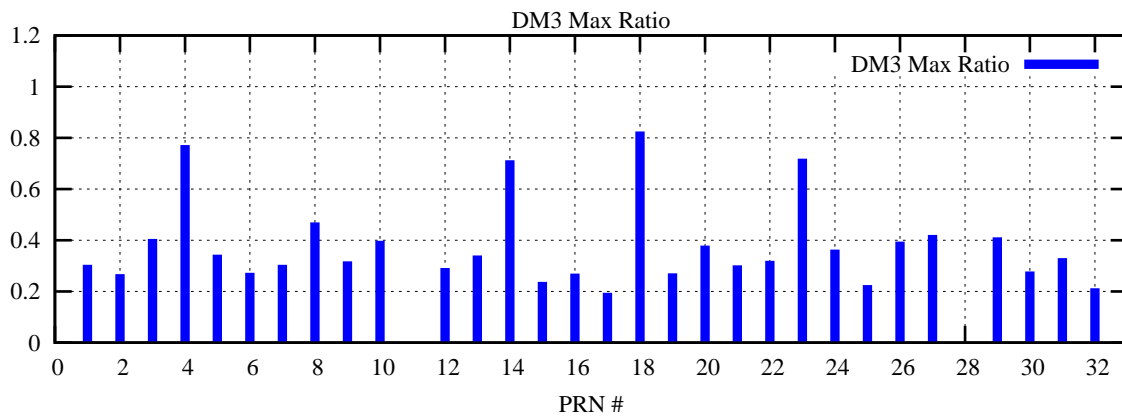

Ratio (PRN Bias/Threshold)

GpsWeek 2164 Day 3

Skinny (Type 0): PRN 8 22  
Broad (Type 2): PRN 7 15 17 21 24