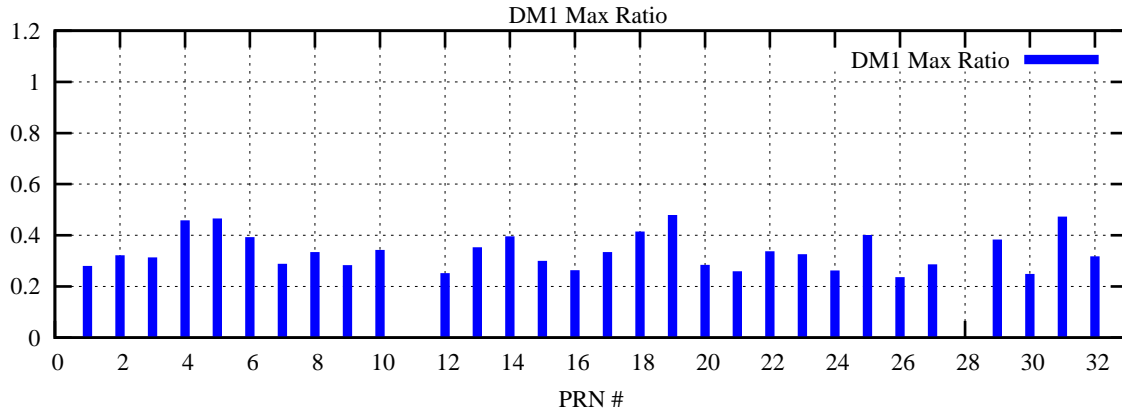

Ratio (PRN Bias/Threshold)

GpsWeek 2164 Day 3

Skinny (Type 0): PRN 8 22  
Broad (Type 2): PRN 7 15 17 21 24