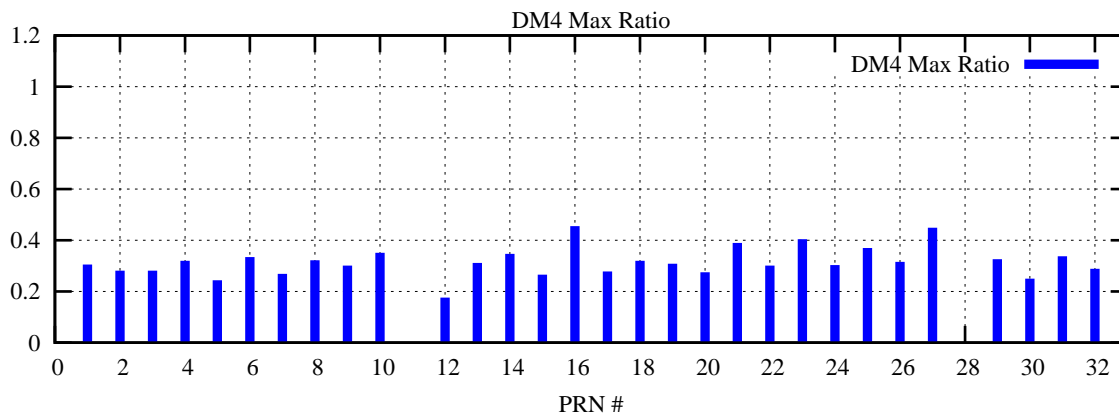

Ratio (PRN Bias/Threshold)

GpsWeek 2165 Day 0

Skinny (Type 0): PRN 8 22  
Broad (Type 2): PRN 7 15 17 21 24