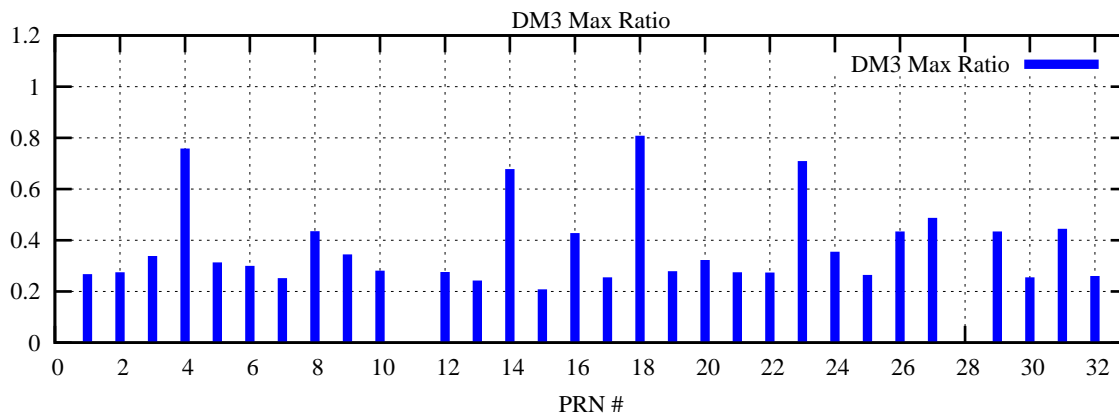

Ratio (PRN Bias/Threshold)

GpsWeek 2165 Day 0

Skinny (Type 0): PRN 8 22  
Broad (Type 2): PRN 7 15 17 21 24