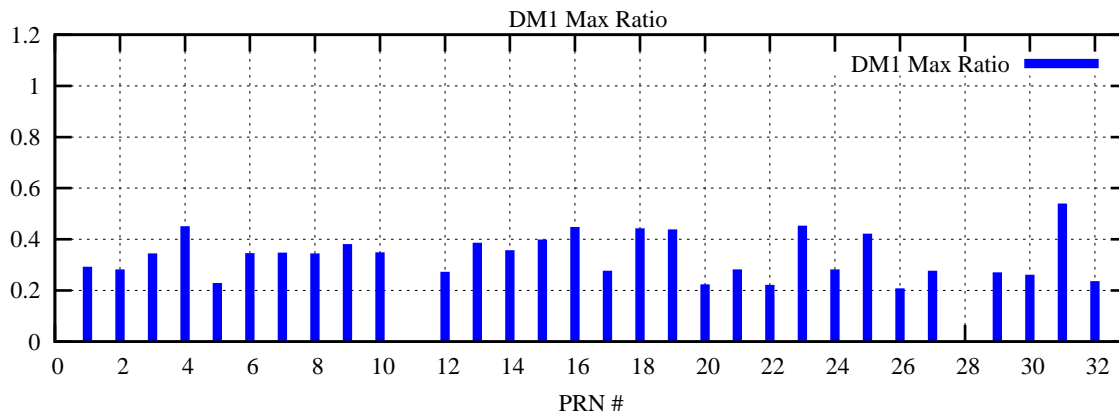

Ratio (PRN Bias/Threshold)

GpsWeek 2165 Day 0

Skinny (Type 0): PRN 8 22  
Broad (Type 2): PRN 7 15 17 21 24