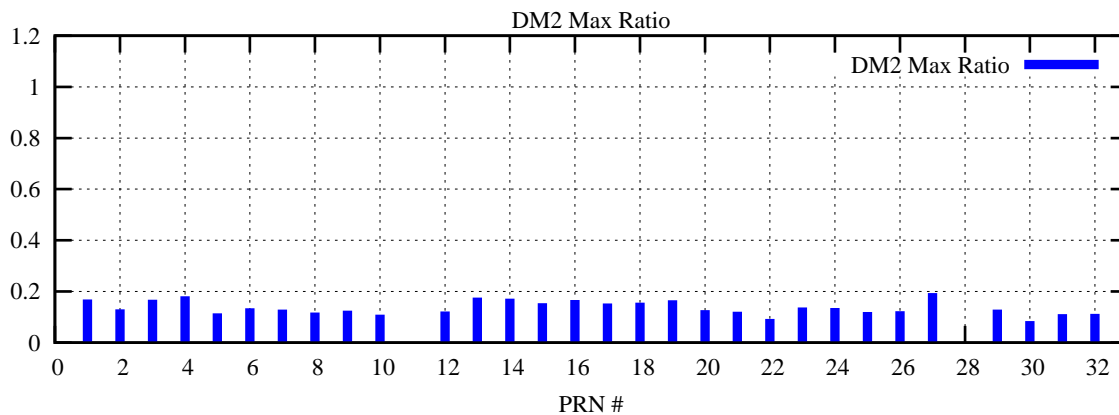

Ratio (PRN Bias/Threshold)

GpsWeek 2165 Day 0

Skinny (Type 0): PRN 8 22  
Broad (Type 2): PRN 7 15 17 21 24