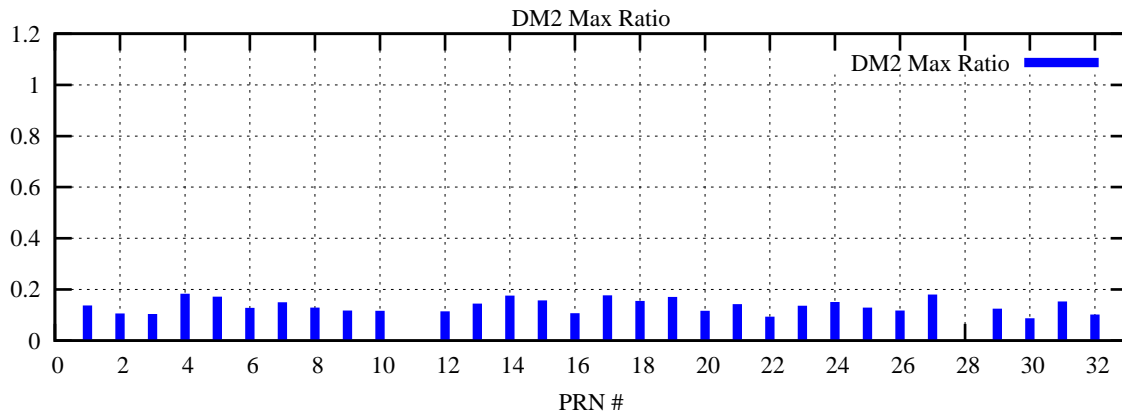

Ratio (PRN Bias/Threshold)

GpsWeek 2165 Day 1

Skinny (Type 0): PRN 8 22
Broad (Type 2): PRN 7 15 17 21 24