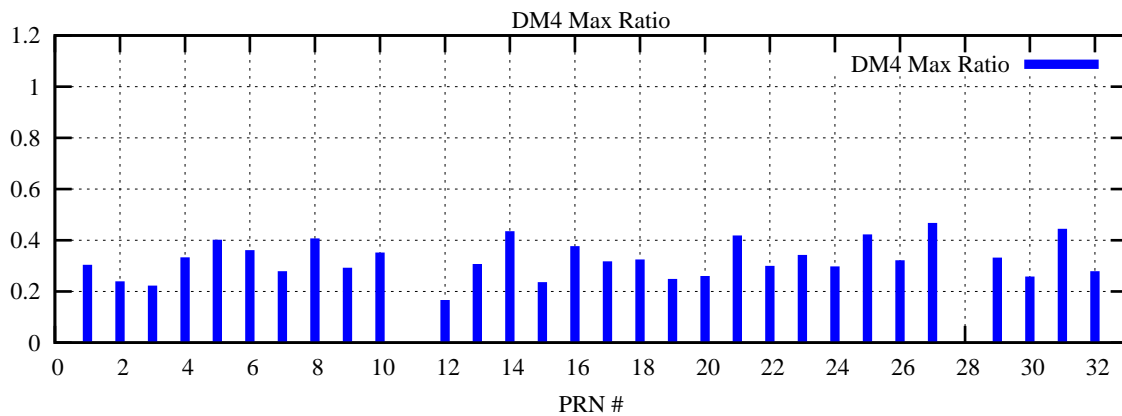

Ratio (PRN Bias/Threshold)

GpsWeek 2165 Day 1

Skinny (Type 0): PRN 8 22
Broad (Type 2): PRN 7 15 17 21 24