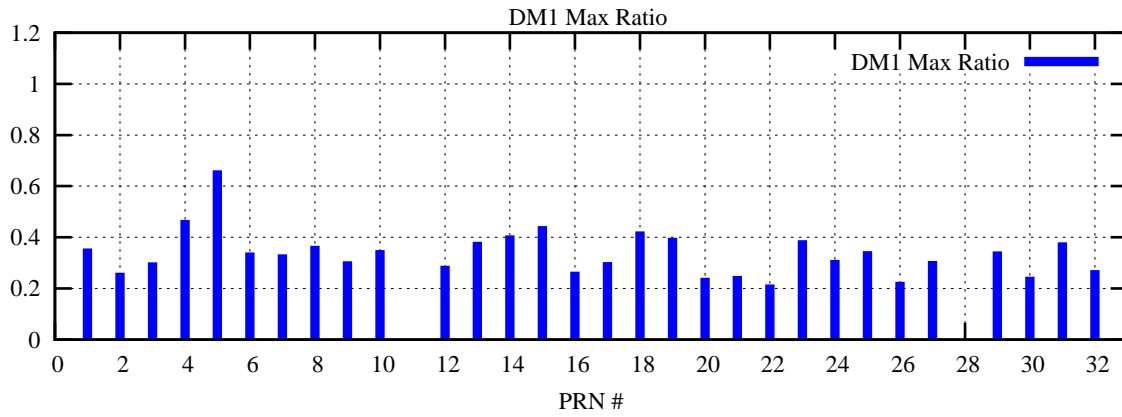

Ratio (PRN Bias/Threshold)

GpsWeek 2165 Day 1

Skinny (Type 0): PRN 8 22
Broad (Type 2): PRN 7 15 17 21 24