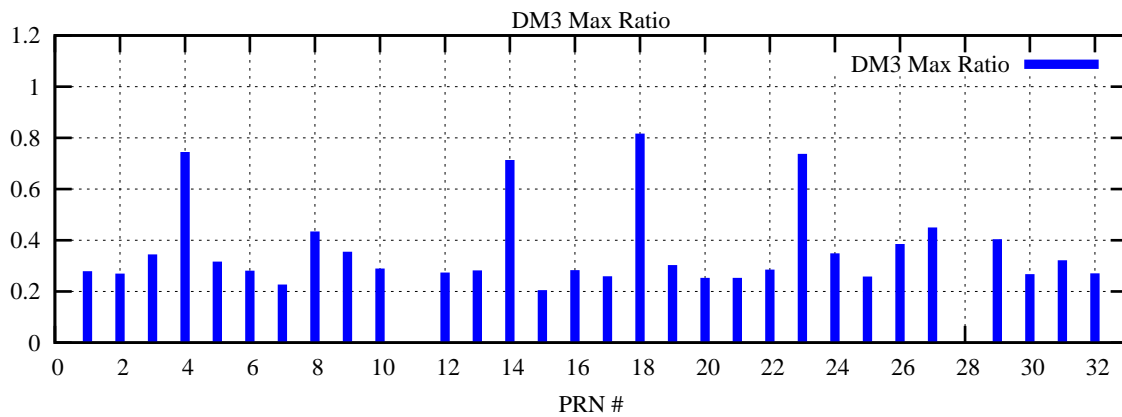

Ratio (PRN Bias/Threshold)

GpsWeek 2165 Day 1

Skinny (Type 0): PRN 8 22
Broad (Type 2): PRN 7 15 17 21 24