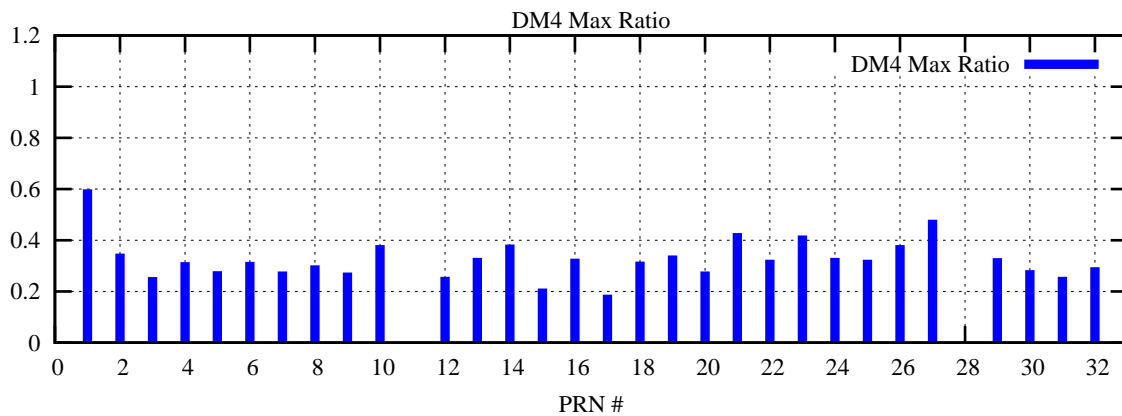

Ratio (PRN Bias/Threshold)

GpsWeek 2170 Day 1

Skinny (Type 0): PRN 8 22
Broad (Type 2): PRN 7 15 17 21 24