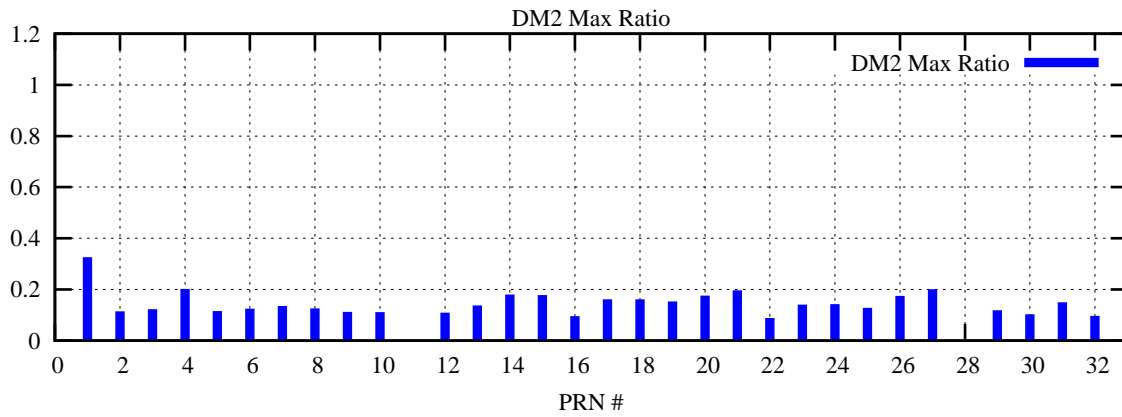

Ratio (PRN Bias/Threshold)

GpsWeek 2170 Day 1

Skinny (Type 0): PRN 8 22
Broad (Type 2): PRN 7 15 17 21 24