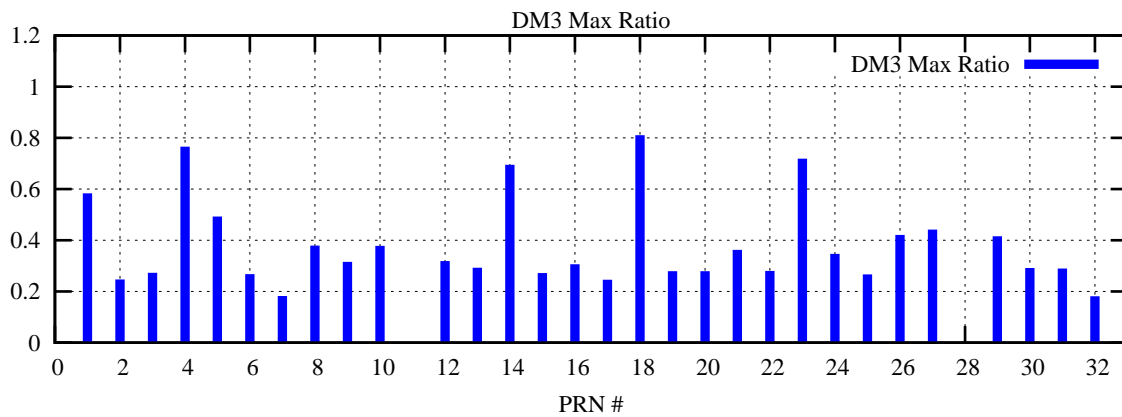

Ratio (PRN Bias/Threshold)

GpsWeek 2170 Day 1

Skinny (Type 0): PRN 8 22
Broad (Type 2): PRN 7 15 17 21 24