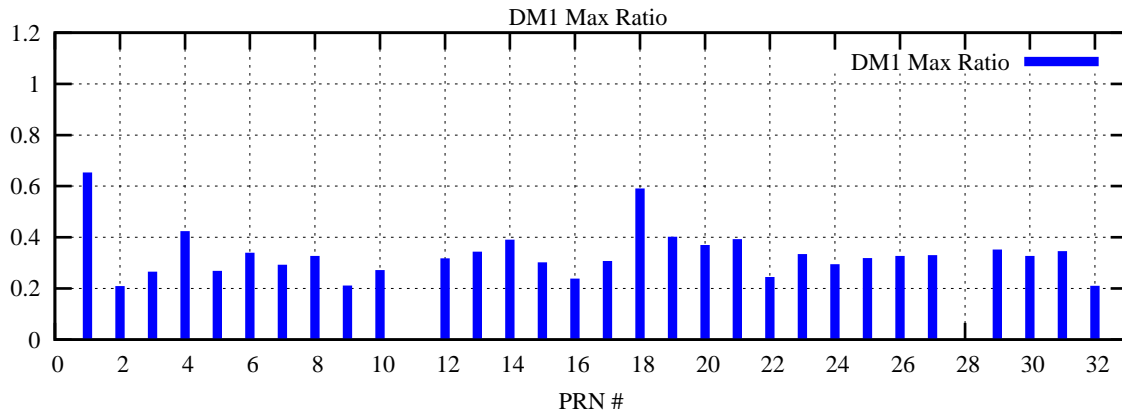

Ratio (PRN Bias/Threshold)

GpsWeek 2170 Day 1

Skinny (Type 0): PRN 8 22
Broad (Type 2): PRN 7 15 17 21 24