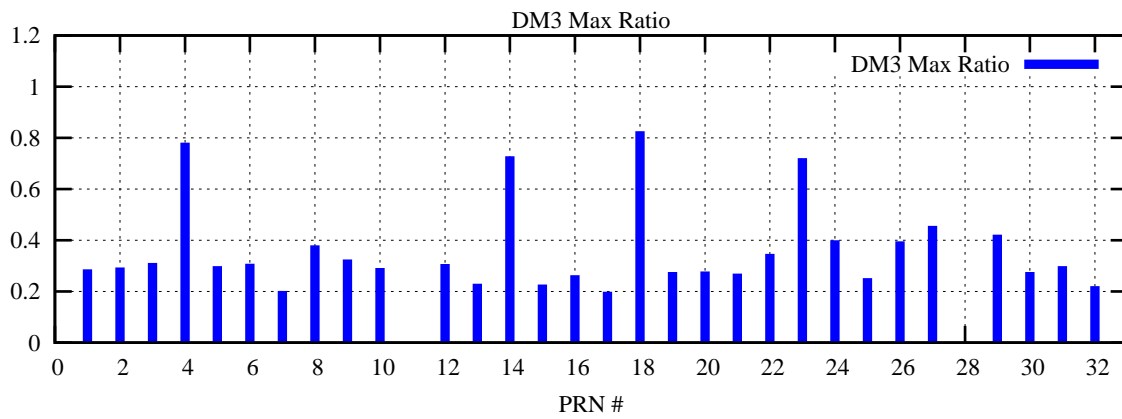

Ratio (PRN Bias/Threshold)

GpsWeek 2170 Day 3

Skinny (Type 0): PRN 8 22  
Broad (Type 2): PRN 7 15 17 21 24