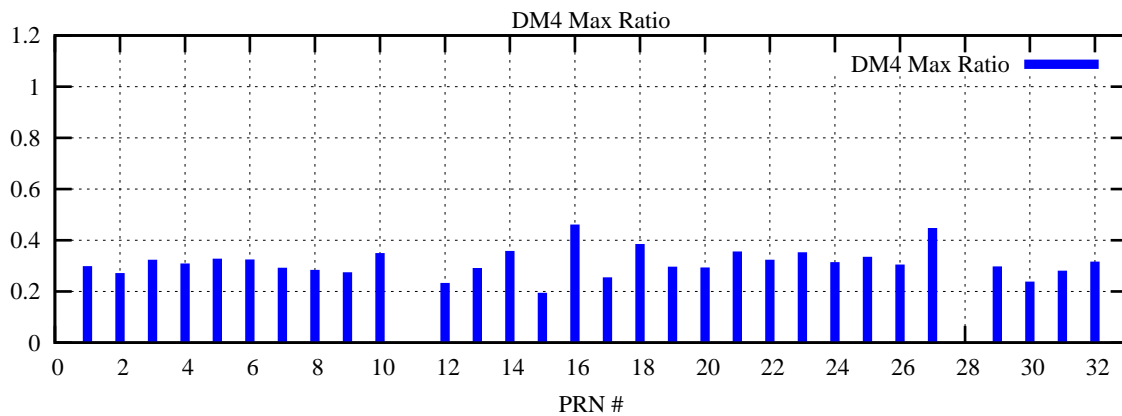

Ratio (PRN Bias/Threshold)

GpsWeek 2170 Day 3

Skinny (Type 0): PRN 8 22  
Broad (Type 2): PRN 7 15 17 21 24