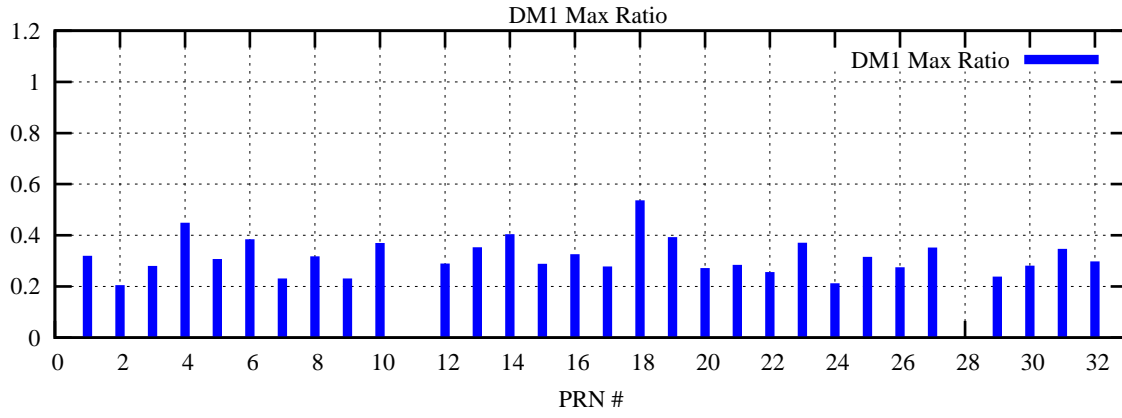

Ratio (PRN Bias/Threshold)

GpsWeek 2170 Day 3

Skinny (Type 0): PRN 8 22  
Broad (Type 2): PRN 7 15 17 21 24