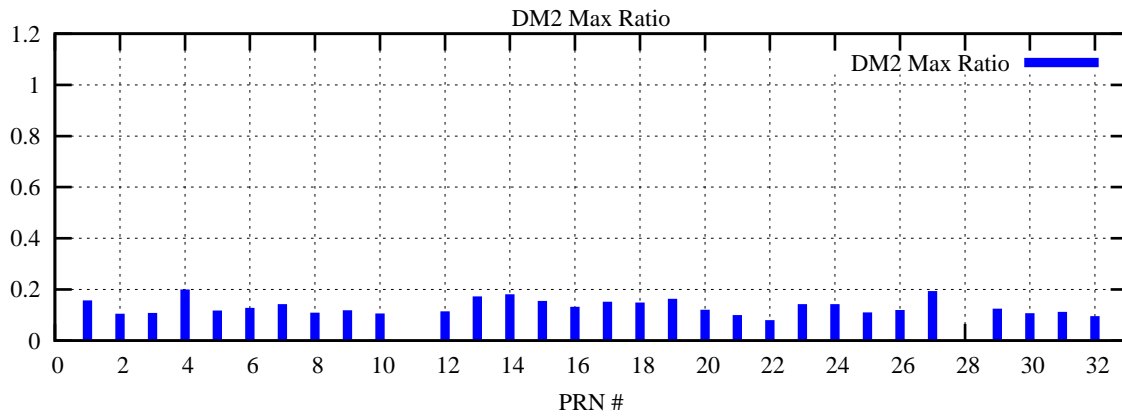

Ratio (PRN Bias/Threshold)

GpsWeek 2170 Day 3

Skinny (Type 0): PRN 8 22  
Broad (Type 2): PRN 7 15 17 21 24