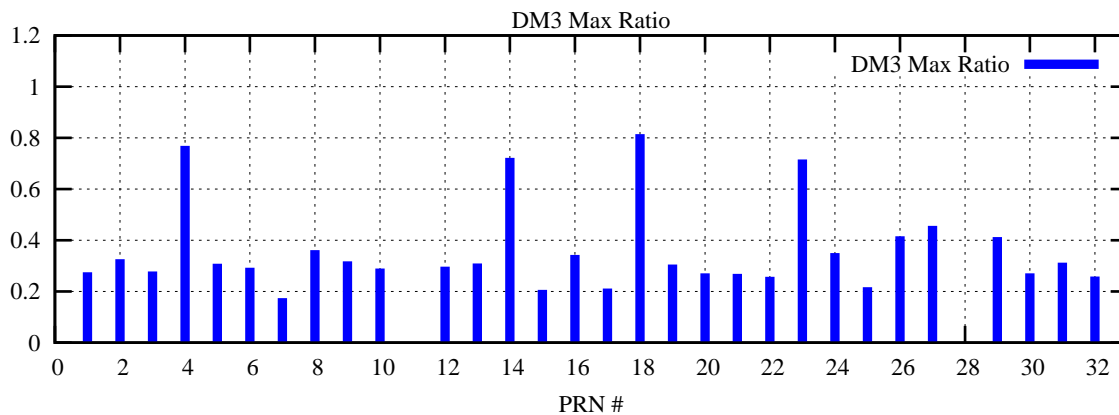

Ratio (PRN Bias/Threshold)

GpsWeek 2171 Day 0

Skinny (Type 0): PRN 8 22
Broad (Type 2): PRN 7 15 17 21 24