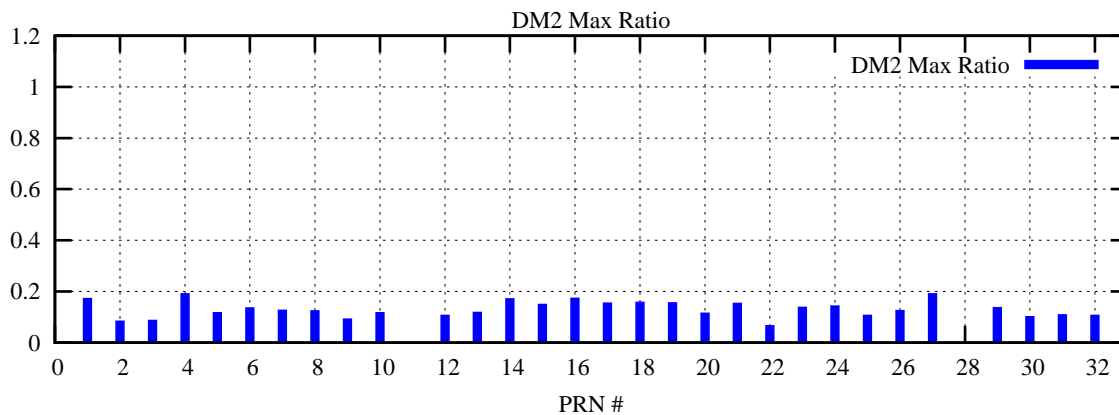

Ratio (PRN Bias/Threshold)

GpsWeek 2171 Day 0

Skinny (Type 0): PRN 8 22
Broad (Type 2): PRN 7 15 17 21 24