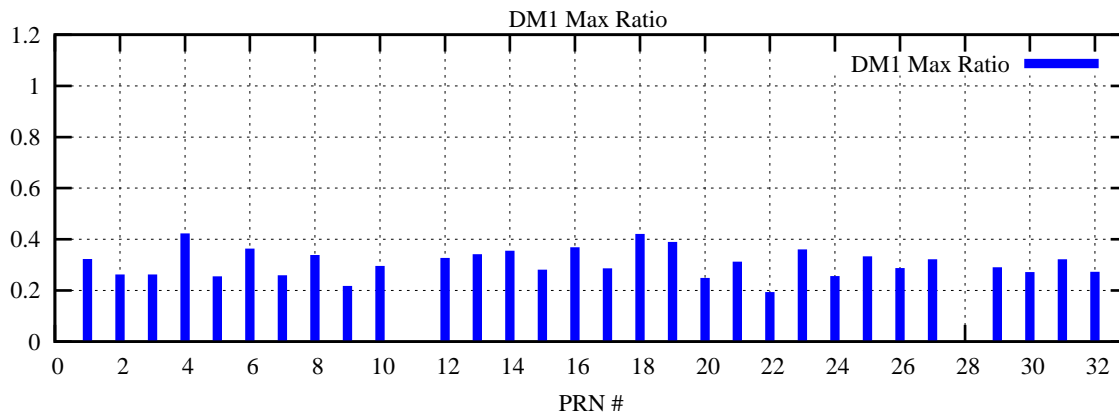

Ratio (PRN Bias/Threshold)

GpsWeek 2171 Day 0

Skinny (Type 0): PRN 8 22
Broad (Type 2): PRN 7 15 17 21 24