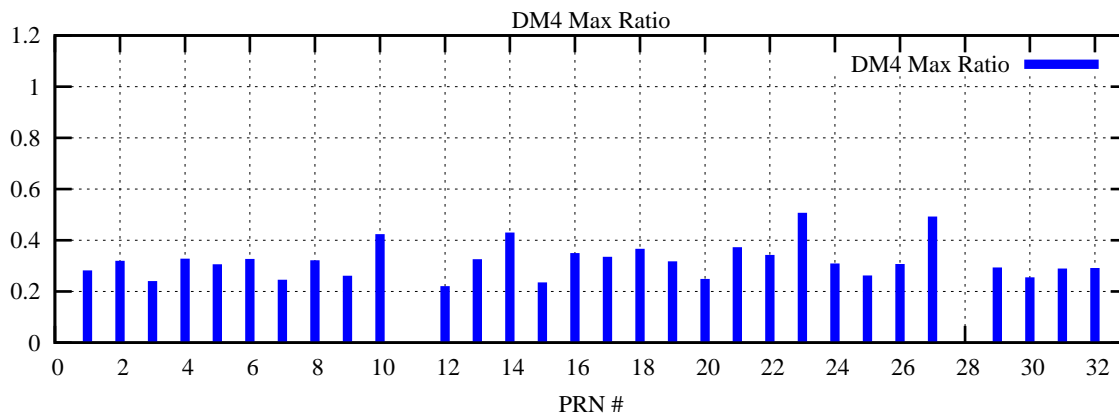

Ratio (PRN Bias/Threshold)

GpsWeek 2171 Day 0

Skinny (Type 0): PRN 8 22
Broad (Type 2): PRN 7 15 17 21 24