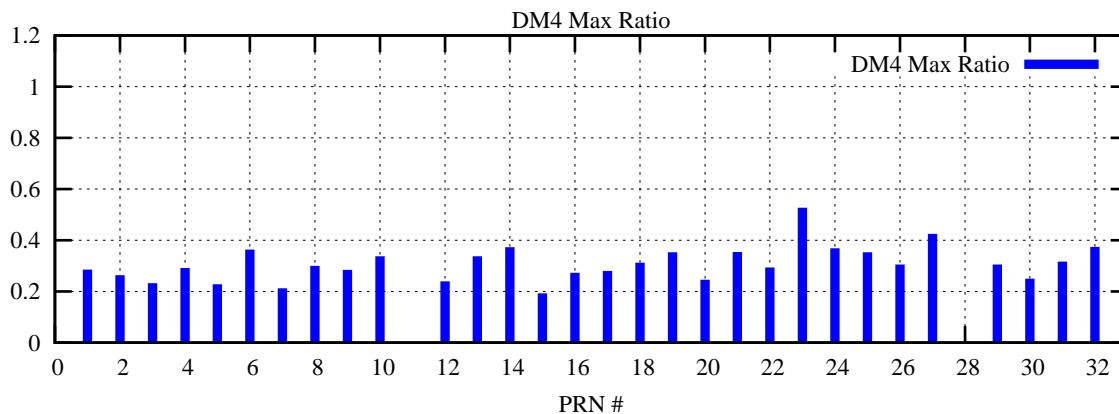

Ratio (PRN Bias/Threshold)

GpsWeek 2173 Day 6

Skinny (Type 0): PRN 8 22
Broad (Type 2): PRN 7 15 17 21 24