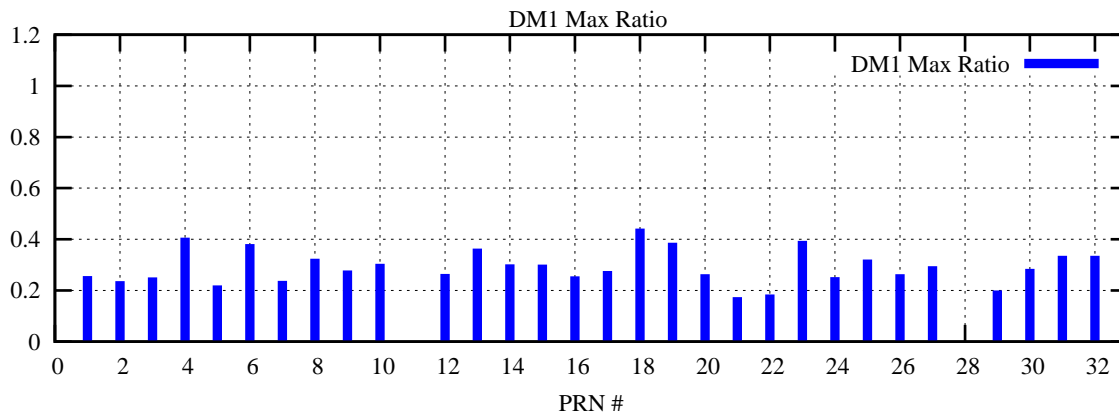

Ratio (PRN Bias/Threshold)

GpsWeek 2173 Day 6

Skinny (Type 0): PRN 8 22
Broad (Type 2): PRN 7 15 17 21 24