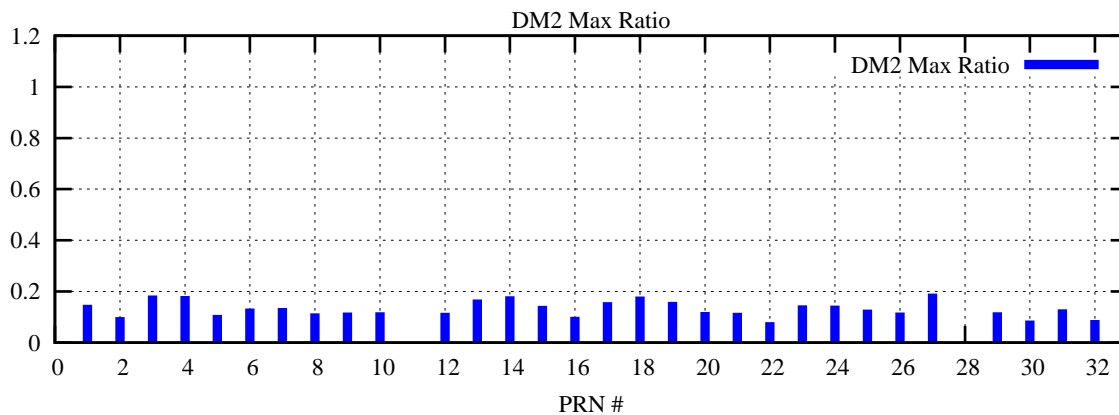

Ratio (PRN Bias/Threshold)

GpsWeek 2173 Day 6

Skinny (Type 0): PRN 8 22
Broad (Type 2): PRN 7 15 17 21 24