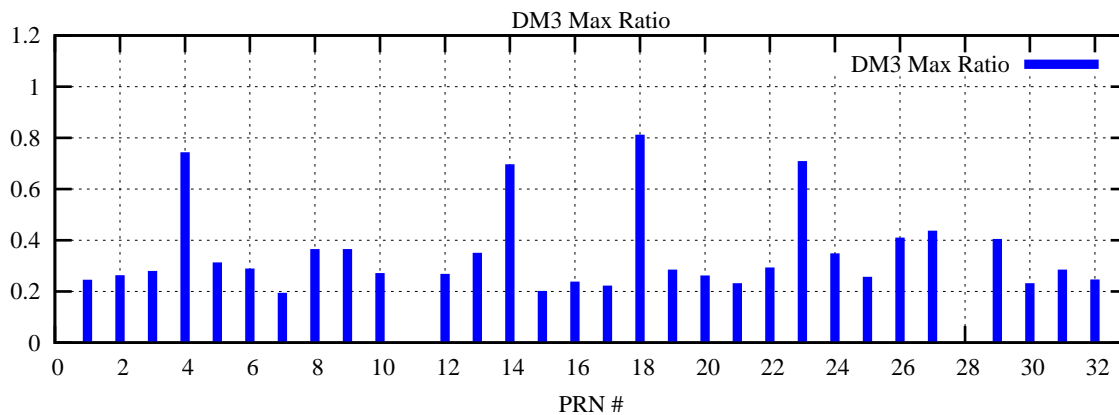

Ratio (PRN Bias/Threshold)

GpsWeek 2173 Day 6

Skinny (Type 0): PRN 8 22
Broad (Type 2): PRN 7 15 17 21 24