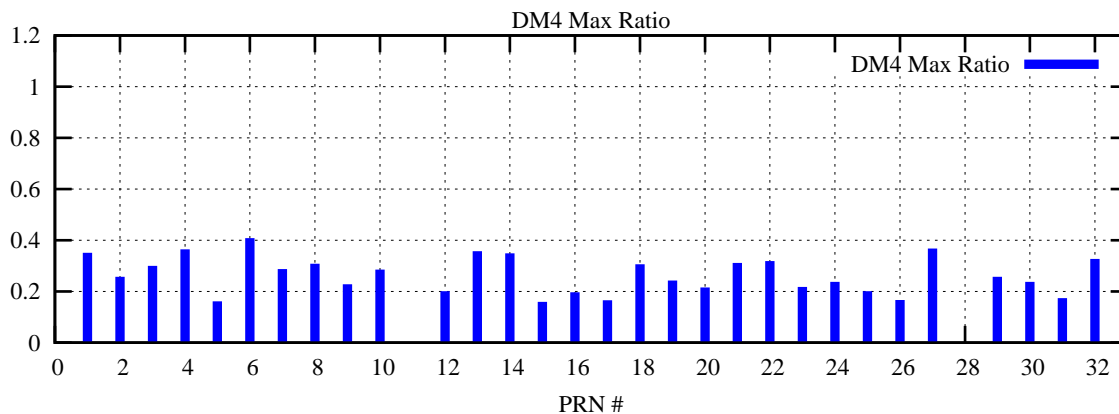

Ratio (PRN Bias/Threshold)

GpsWeek 2174 Day 6

Skinny (Type 0): PRN 8 22  
Broad (Type 2): PRN 7 15 17 21 24