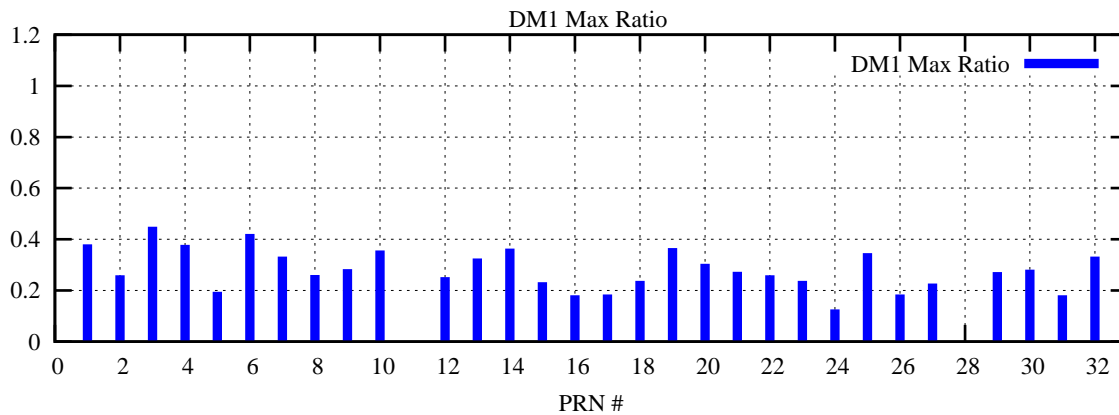

Ratio (PRN Bias/Threshold)

GpsWeek 2174 Day 6

Skinny (Type 0): PRN 8 22  
Broad (Type 2): PRN 7 15 17 21 24