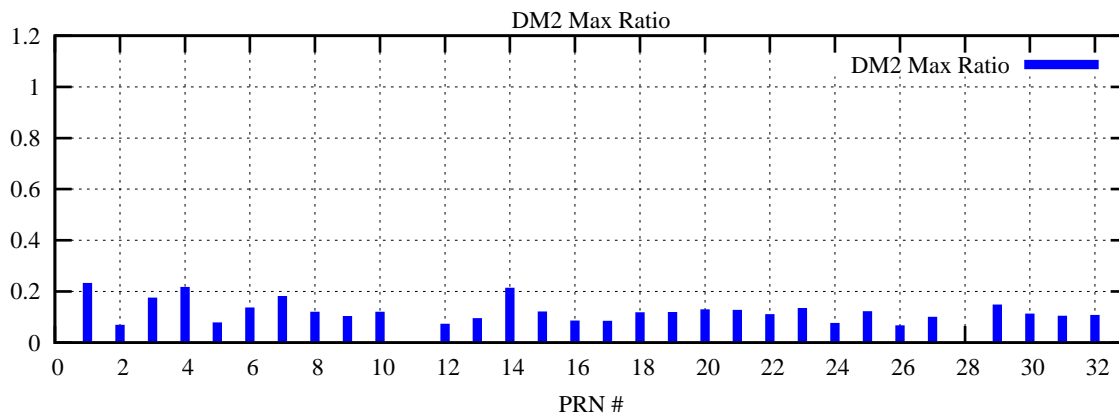

Ratio (PRN Bias/Threshold)

GpsWeek 2174 Day 6

Skinny (Type 0): PRN 8 22  
Broad (Type 2): PRN 7 15 17 21 24