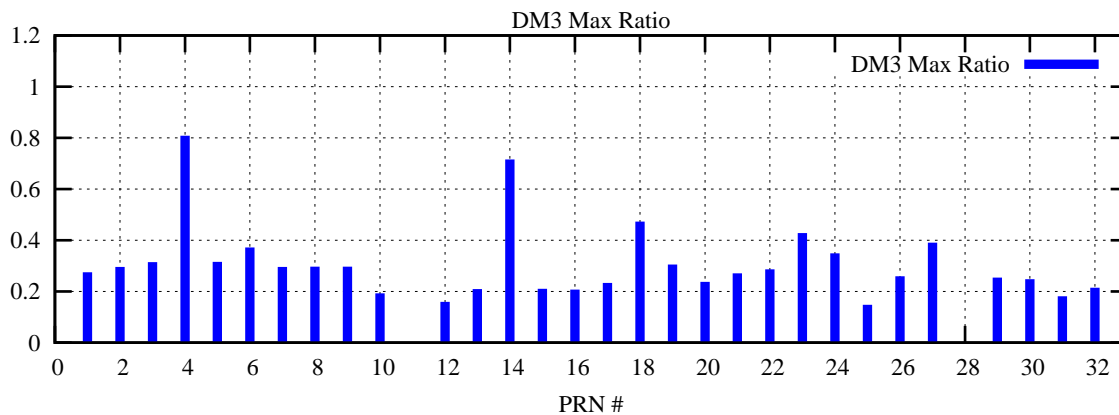

Ratio (PRN Bias/Threshold)

GpsWeek 2174 Day 6

Skinny (Type 0): PRN 8 22  
Broad (Type 2): PRN 7 15 17 21 24