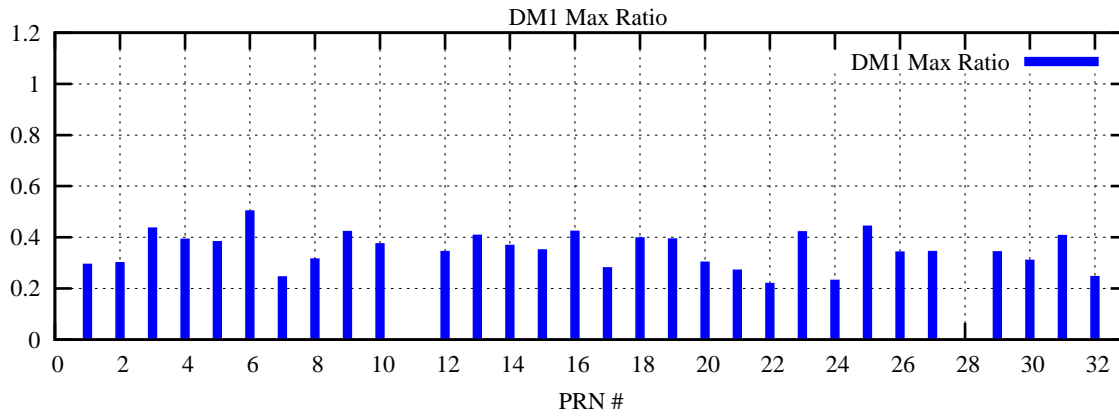

Ratio (PRN Bias/Threshold)

GpsWeek 2181 Day 0

Skinny (Type 0): PRN 8 22
Broad (Type 2): PRN 7 15 17 21 24