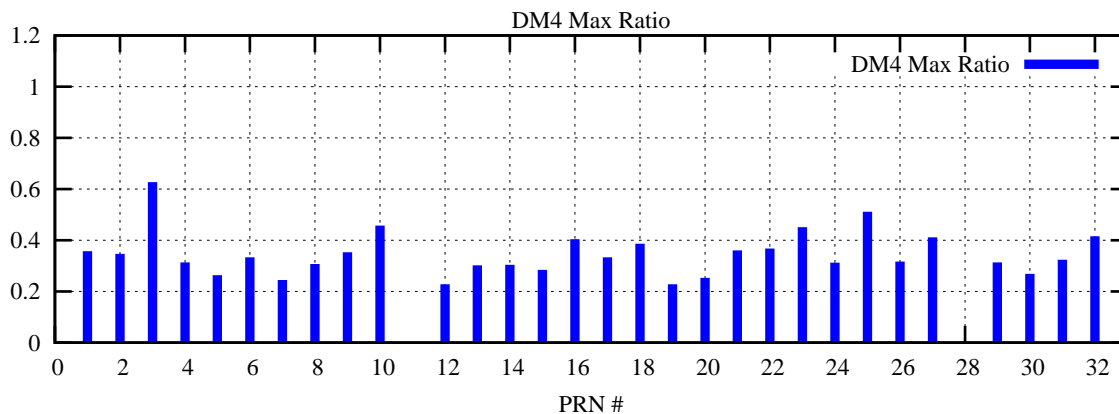

Ratio (PRN Bias/Threshold)

GpsWeek 2181 Day 0

Skinny (Type 0): PRN 8 22
Broad (Type 2): PRN 7 15 17 21 24