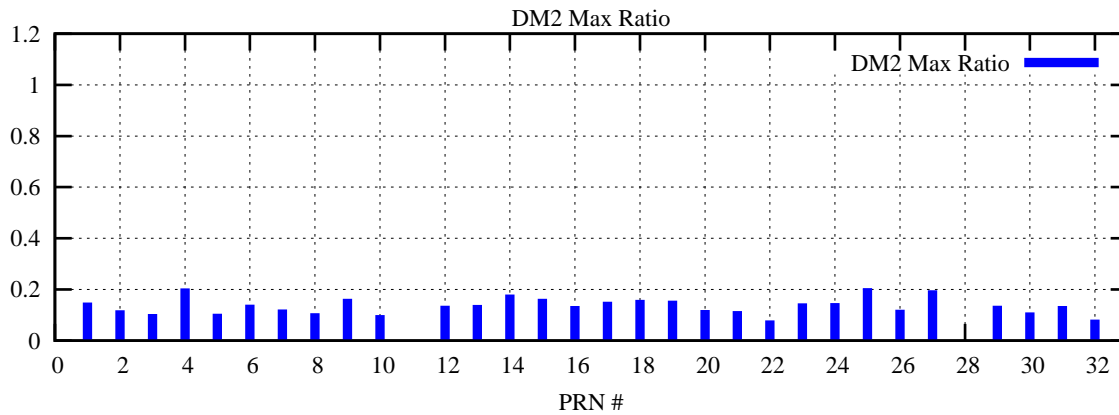

Ratio (PRN Bias/Threshold)

GpsWeek 2181 Day 0

Skinny (Type 0): PRN 8 22
Broad (Type 2): PRN 7 15 17 21 24