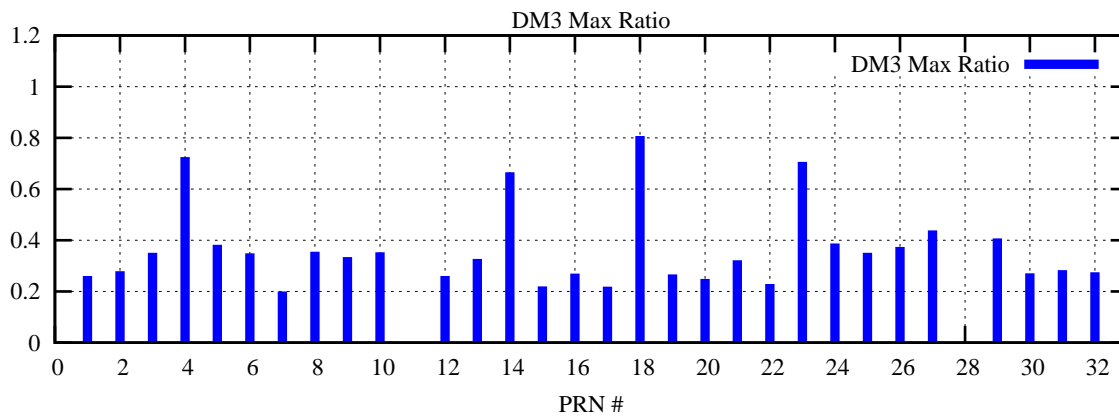

Ratio (PRN Bias/Threshold)

GpsWeek 2181 Day 0

Skinny (Type 0): PRN 8 22
Broad (Type 2): PRN 7 15 17 21 24