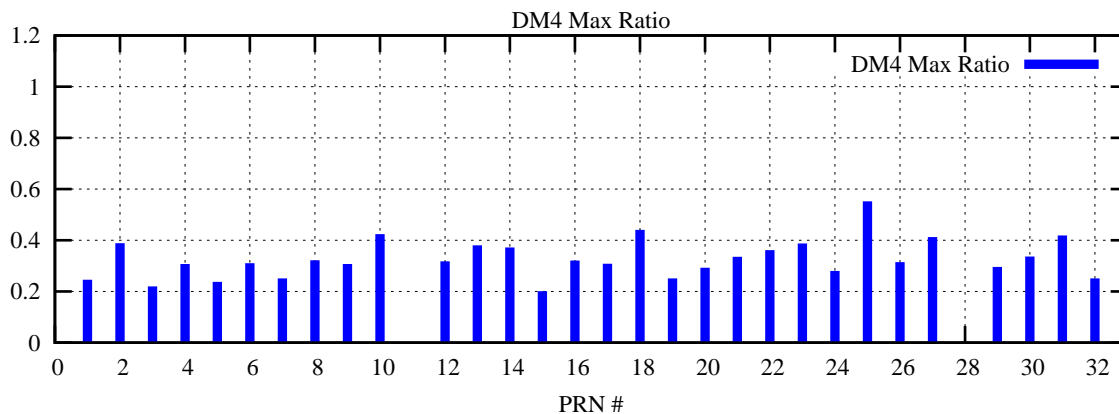

Ratio (PRN Bias/Threshold)

GpsWeek 2181 Day 1

Skinny (Type 0): PRN 8 22
Broad (Type 2): PRN 7 15 17 21 24