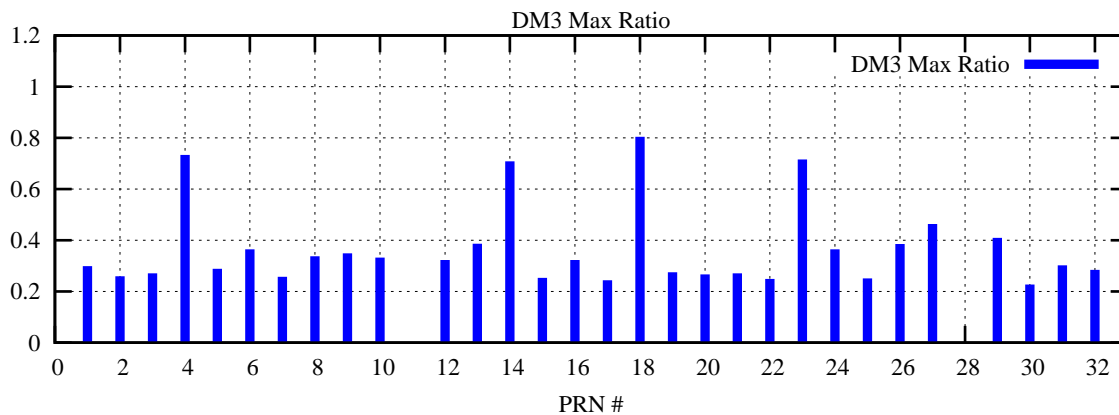

Ratio (PRN Bias/Threshold)

GpsWeek 2181 Day 1

Skinny (Type 0): PRN 8 22
Broad (Type 2): PRN 7 15 17 21 24