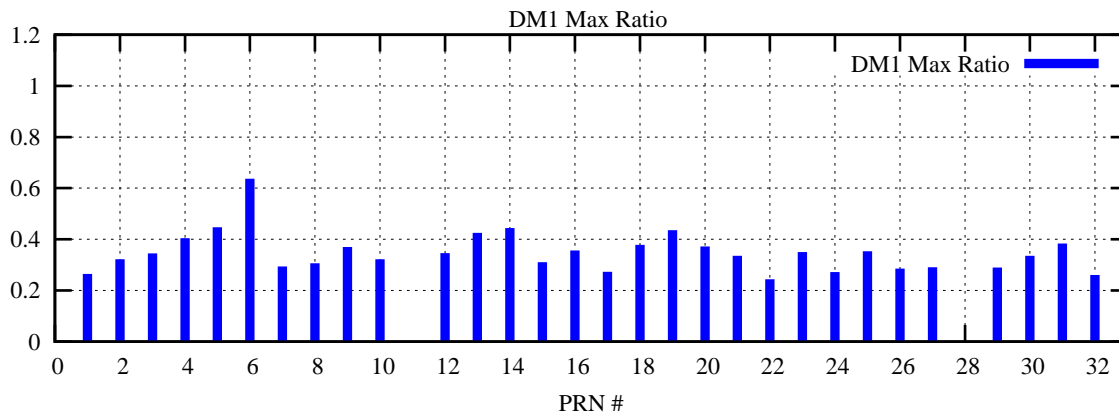

Ratio (PRN Bias/Threshold)

GpsWeek 2181 Day 1

Skinny (Type 0): PRN 8 22
Broad (Type 2): PRN 7 15 17 21 24