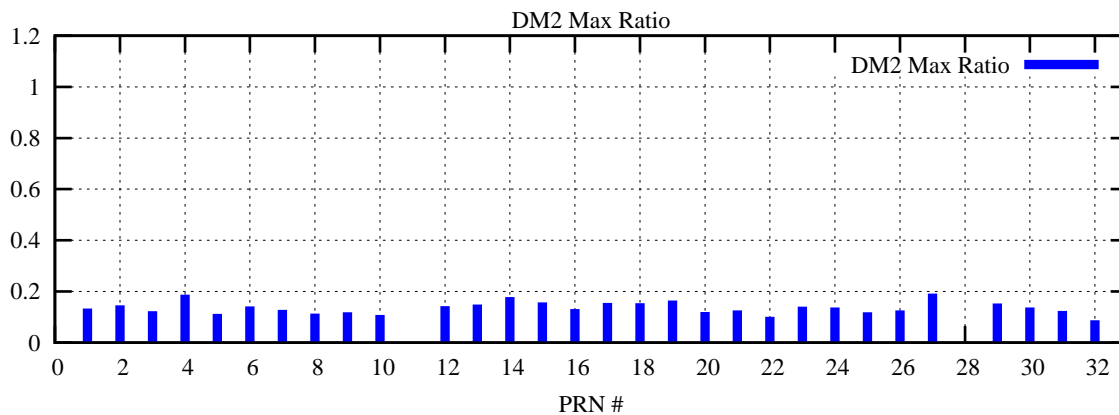

Ratio (PRN Bias/Threshold)

GpsWeek 2181 Day 1

Skinny (Type 0): PRN 8 22
Broad (Type 2): PRN 7 15 17 21 24