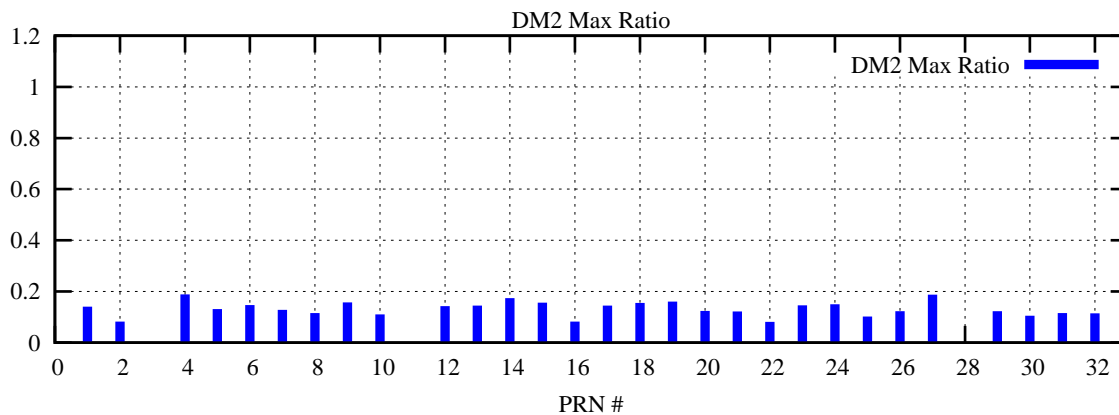

Ratio (PRN Bias/Threshold)

GpsWeek 2181 Day 6

Skinny (Type 0): PRN 8 22
Broad (Type 2): PRN 7 15 17 21 24