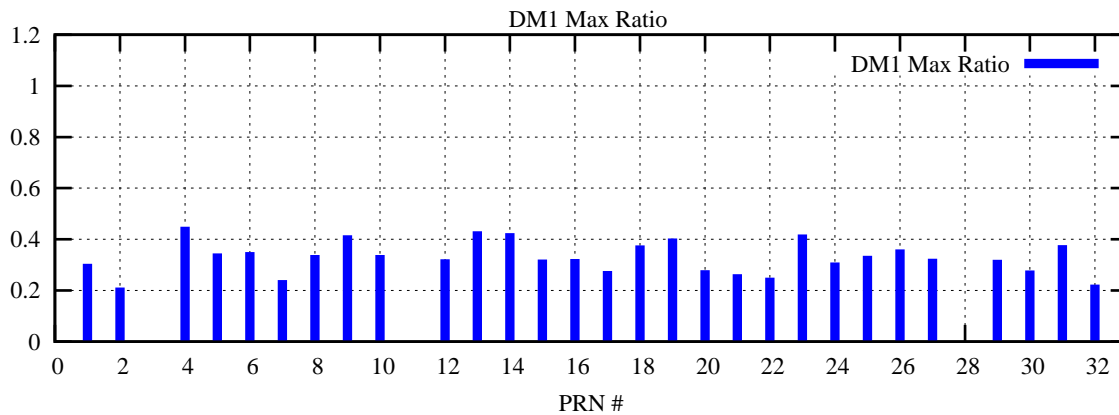

Ratio (PRN Bias/Threshold)

GpsWeek 2181 Day 6

Skinny (Type 0): PRN 8 22
Broad (Type 2): PRN 7 15 17 21 24