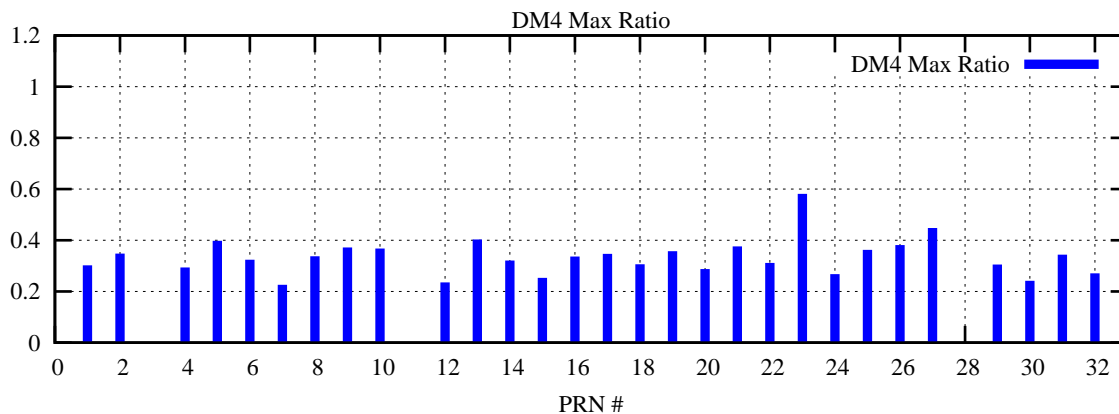

Ratio (PRN Bias/Threshold)

GpsWeek 2181 Day 6

Skinny (Type 0): PRN 8 22
Broad (Type 2): PRN 7 15 17 21 24