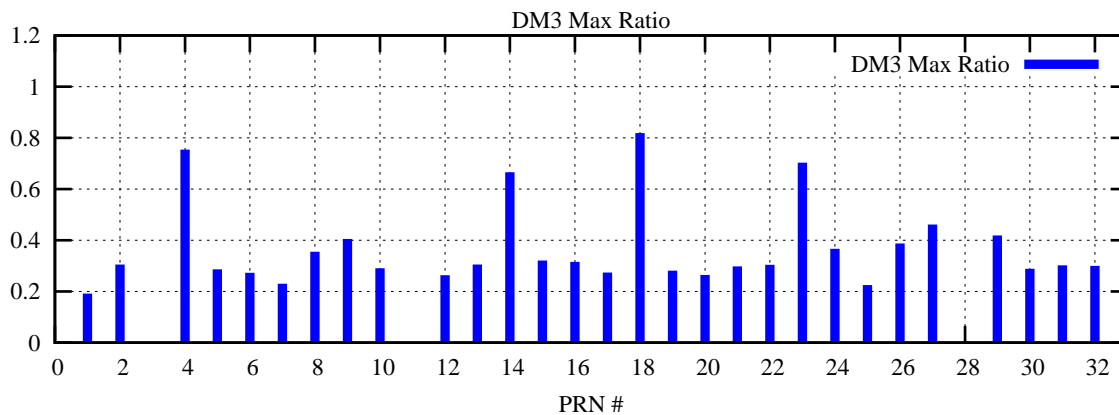

Ratio (PRN Bias/Threshold)

GpsWeek 2181 Day 6

Skinny (Type 0): PRN 8 22
Broad (Type 2): PRN 7 15 17 21 24