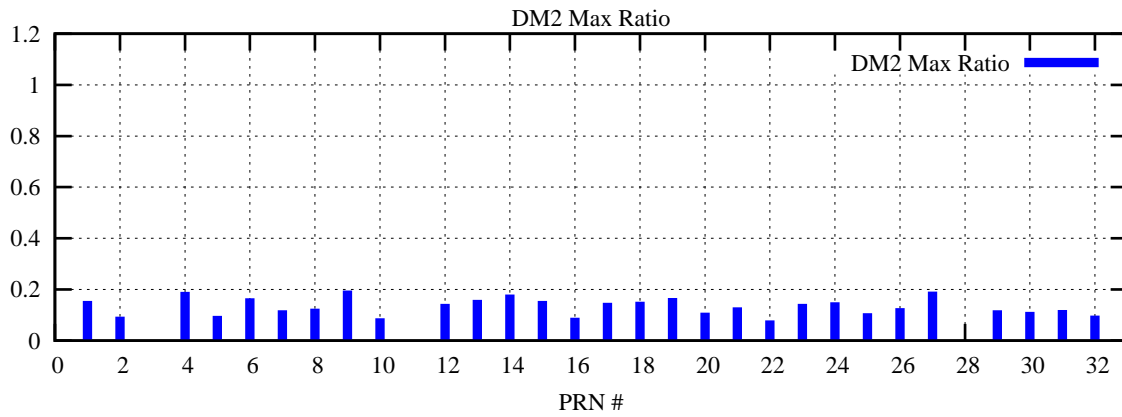

Ratio (PRN Bias/Threshold)

GpsWeek 2182 Day 1

Skinny (Type 0): PRN 8 22
Broad (Type 2): PRN 7 15 17 21 24