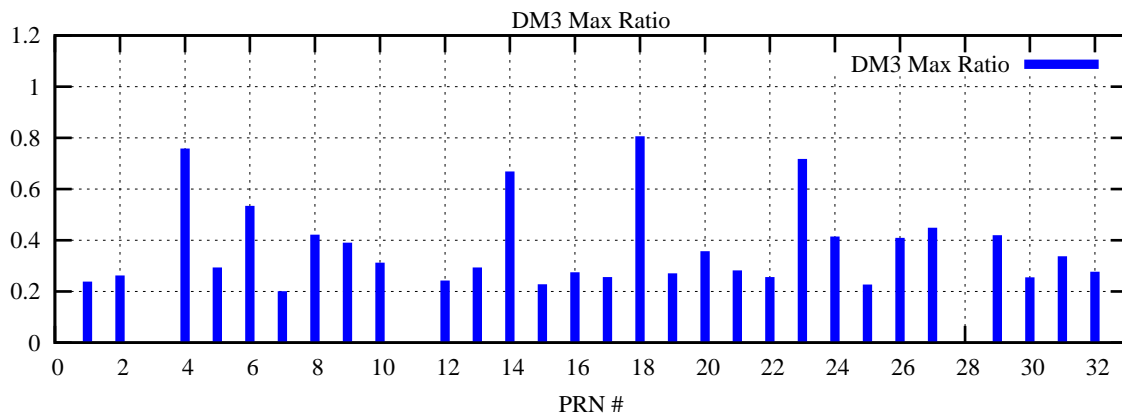

Ratio (PRN Bias/Threshold)

GpsWeek 2182 Day 1

Skinny (Type 0): PRN 8 22
Broad (Type 2): PRN 7 15 17 21 24