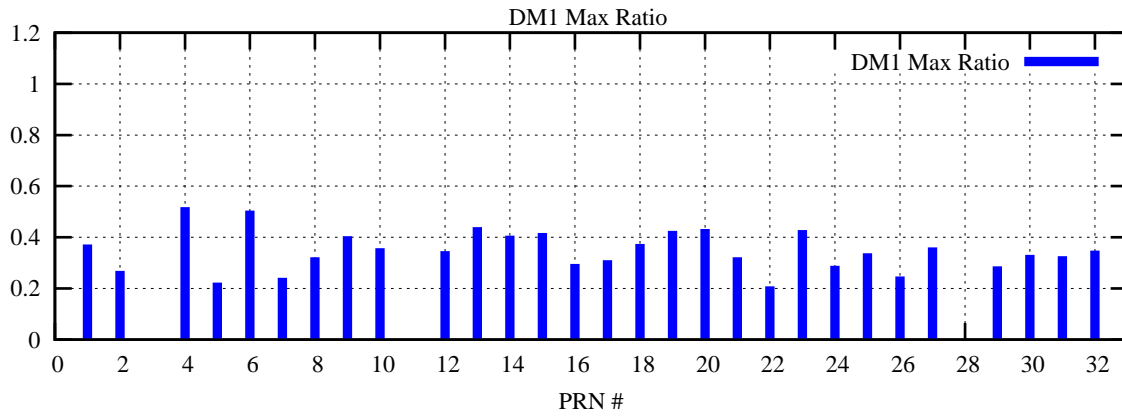

Ratio (PRN Bias/Threshold)

GpsWeek 2182 Day 1

Skinny (Type 0): PRN 8 22
Broad (Type 2): PRN 7 15 17 21 24