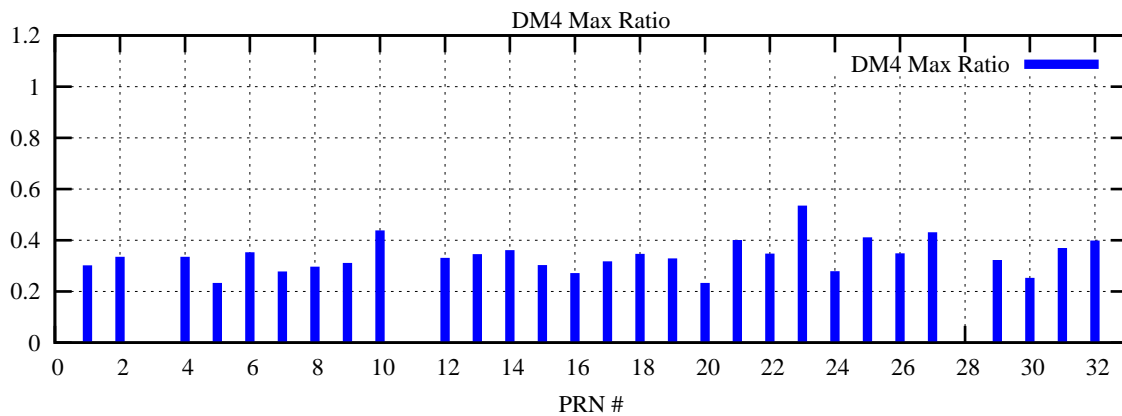

Ratio (PRN Bias/Threshold)

GpsWeek 2182 Day 1

Skinny (Type 0): PRN 8 22
Broad (Type 2): PRN 7 15 17 21 24