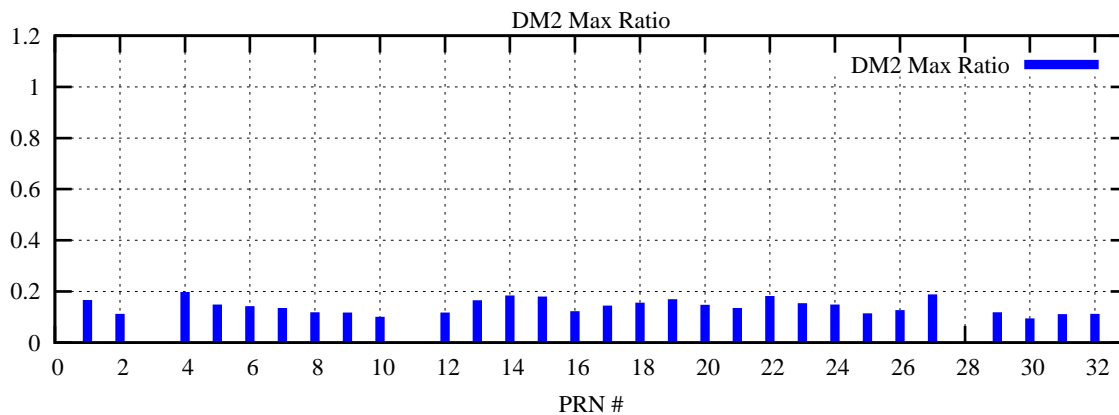

Ratio (PRN Bias/Threshold)

GpsWeek 2182 Day 2

Skinny (Type 0): PRN 8 22  
Broad (Type 2): PRN 7 15 17 21 24