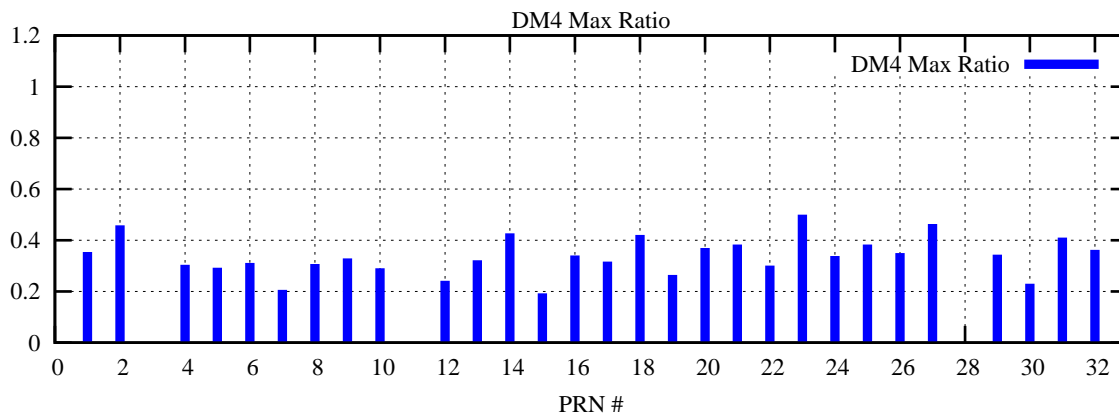

Ratio (PRN Bias/Threshold)

GpsWeek 2182 Day 2

Skinny (Type 0): PRN 8 22  
Broad (Type 2): PRN 7 15 17 21 24