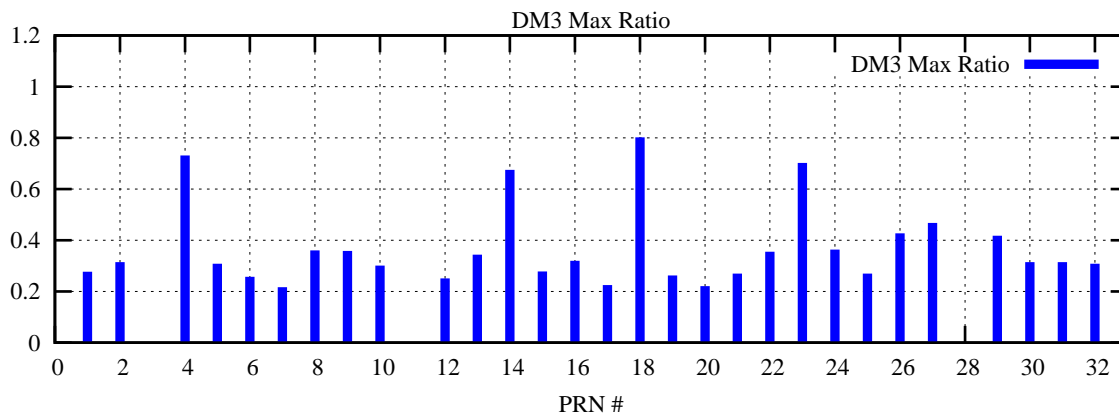

Ratio (PRN Bias/Threshold)

GpsWeek 2182 Day 2

Skinny (Type 0): PRN 8 22  
Broad (Type 2): PRN 7 15 17 21 24