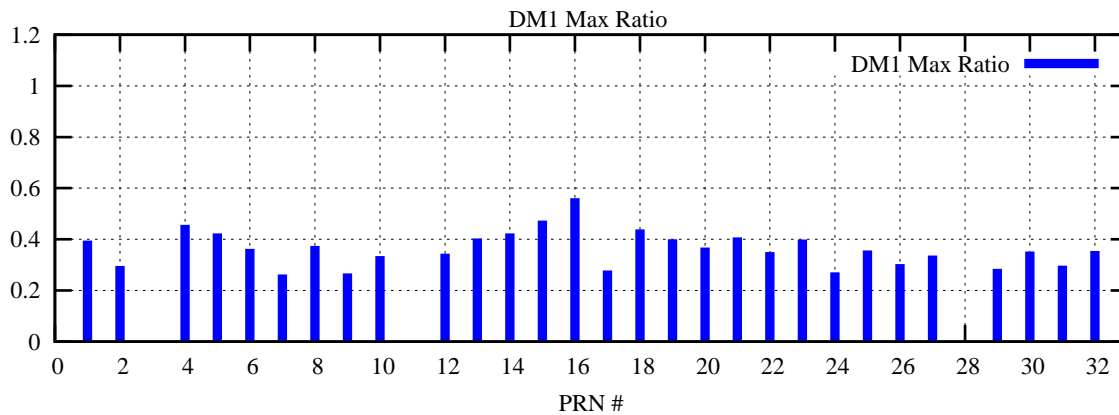

Ratio (PRN Bias/Threshold)

GpsWeek 2182 Day 2

Skinny (Type 0): PRN 8 22  
Broad (Type 2): PRN 7 15 17 21 24