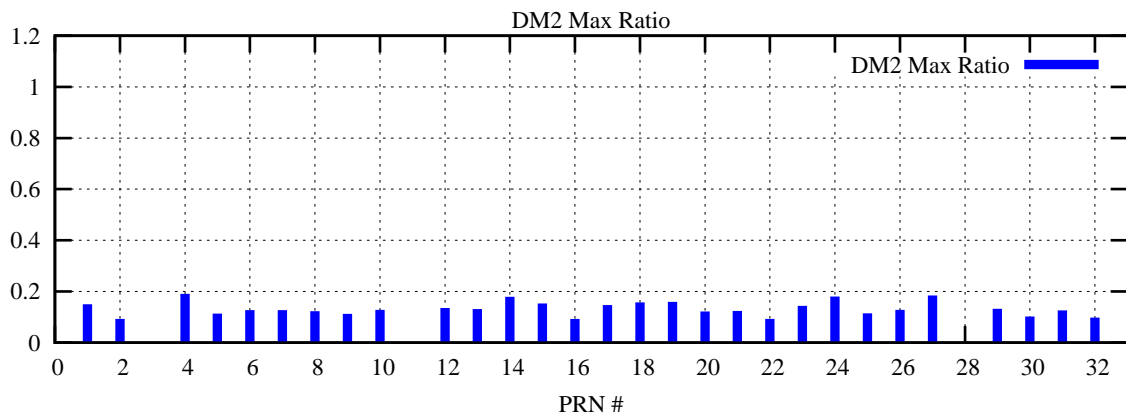

Ratio (PRN Bias/Threshold)  
GpsWeek 2183 Day 0

Skinny (Type 0): PRN 8 22  
Broad (Type 2): PRN 7 15 17 21 24