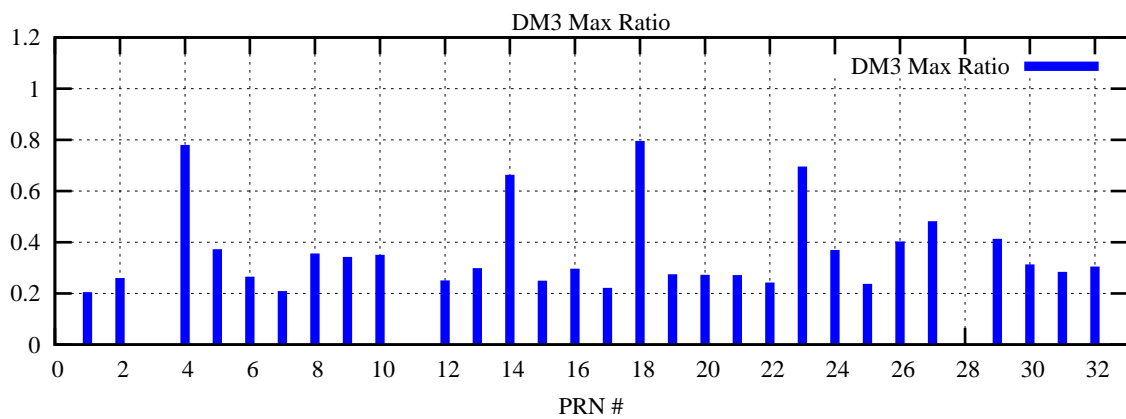

Ratio (PRN Bias/Threshold)  
GpsWeek 2183 Day 0

Skinny (Type 0): PRN 8 22  
Broad (Type 2): PRN 7 15 17 21 24