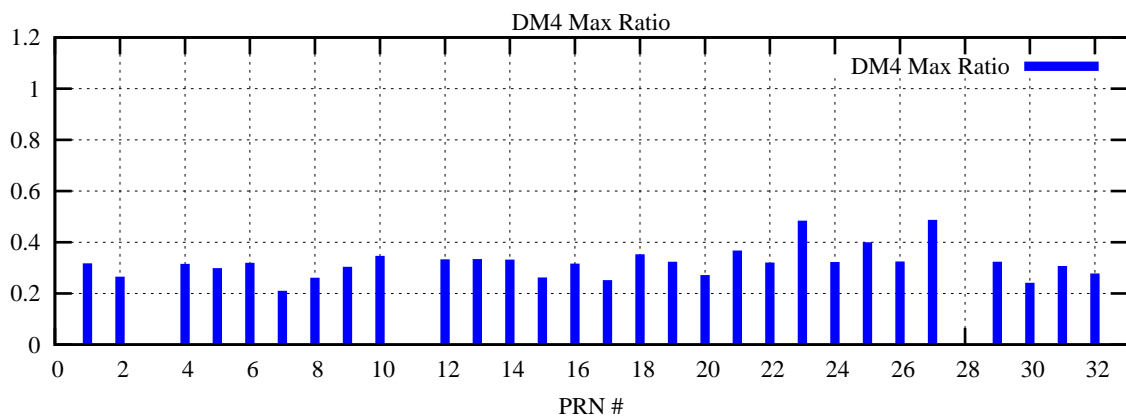

Ratio (PRN Bias/Threshold)  
GpsWeek 2183 Day 0

Skinny (Type 0): PRN 8 22  
Broad (Type 2): PRN 7 15 17 21 24