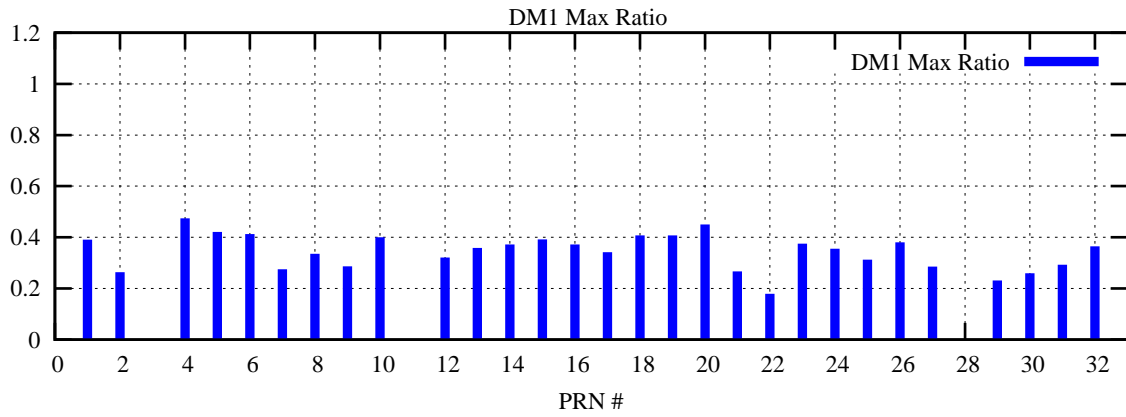

Ratio (PRN Bias/Threshold)  
GpsWeek 2183 Day 0

Skinny (Type 0): PRN 8 22  
Broad (Type 2): PRN 7 15 17 21 24