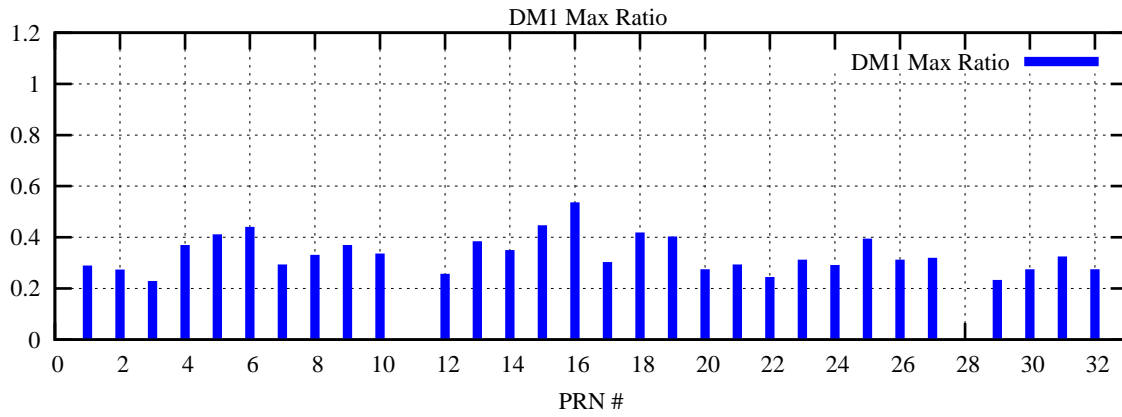

Ratio (PRN Bias/Threshold)

GpsWeek 2183 Day 3

Skinny (Type 0): PRN 8 22
Broad (Type 2): PRN 7 15 17 21 24