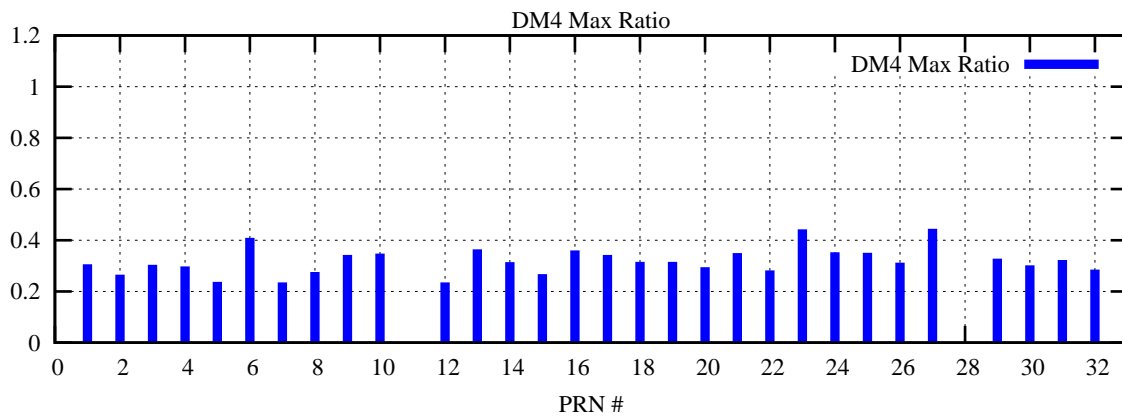

Ratio (PRN Bias/Threshold)

GpsWeek 2183 Day 3

Skinny (Type 0): PRN 8 22
Broad (Type 2): PRN 7 15 17 21 24