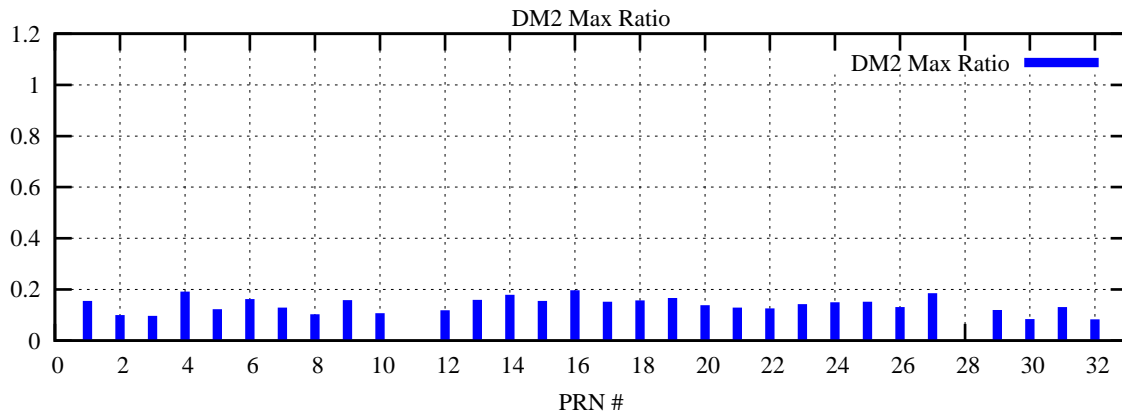

Ratio (PRN Bias/Threshold)

GpsWeek 2183 Day 3

Skinny (Type 0): PRN 8 22
Broad (Type 2): PRN 7 15 17 21 24