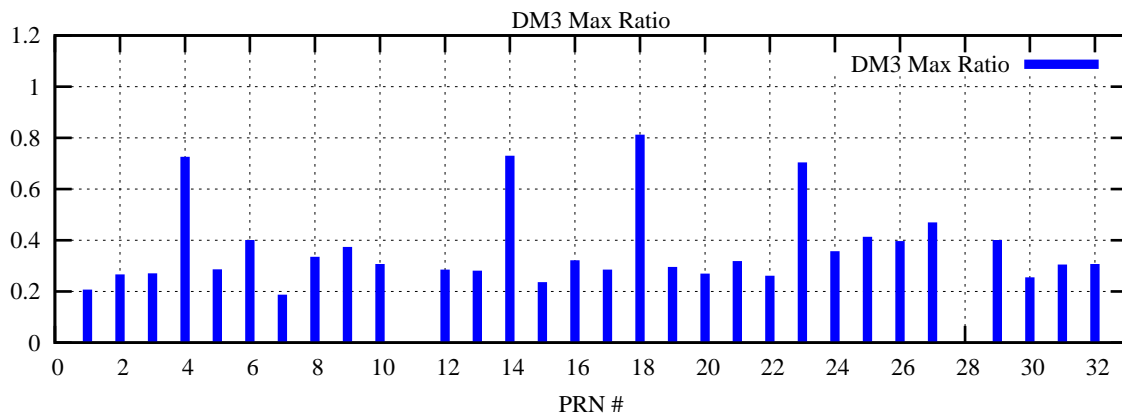

Ratio (PRN Bias/Threshold)

GpsWeek 2183 Day 3

Skinny (Type 0): PRN 8 22
Broad (Type 2): PRN 7 15 17 21 24