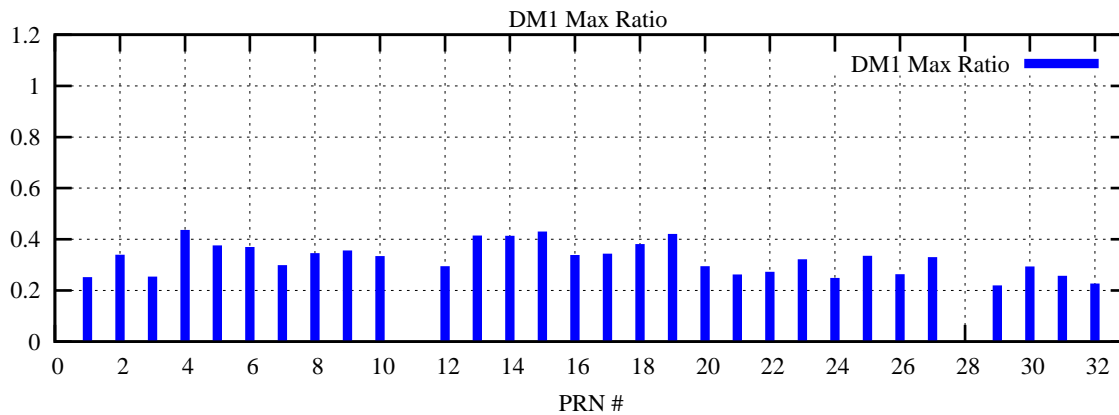

Ratio (PRN Bias/Threshold)

GpsWeek 2183 Day 4

Skinny (Type 0): PRN 8 22
Broad (Type 2): PRN 7 15 17 21 24