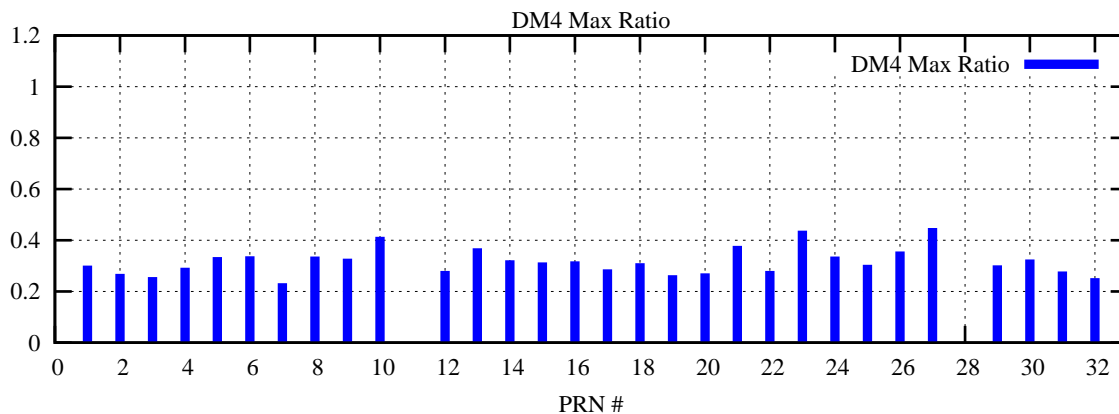

Ratio (PRN Bias/Threshold)

GpsWeek 2183 Day 4

Skinny (Type 0): PRN 8 22
Broad (Type 2): PRN 7 15 17 21 24