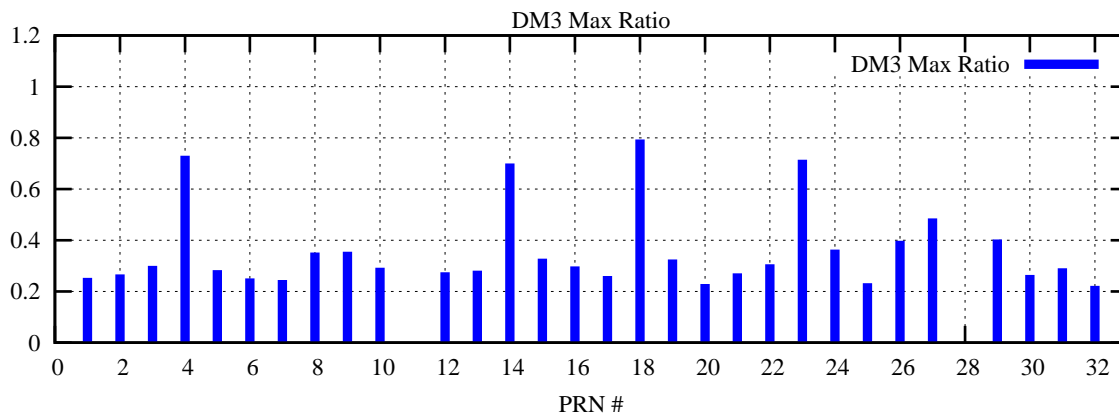

Ratio (PRN Bias/Threshold)

GpsWeek 2183 Day 4

Skinny (Type 0): PRN 8 22
Broad (Type 2): PRN 7 15 17 21 24