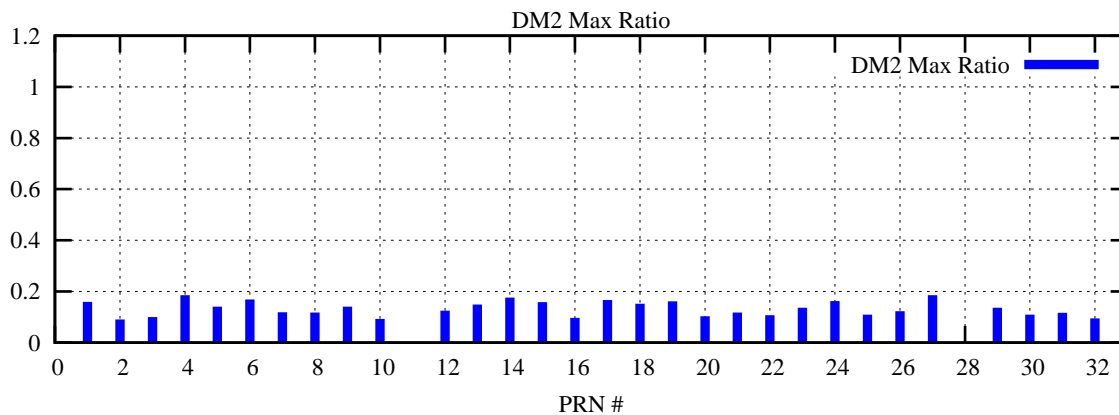

Ratio (PRN Bias/Threshold)

GpsWeek 2183 Day 4

Skinny (Type 0): PRN 8 22
Broad (Type 2): PRN 7 15 17 21 24