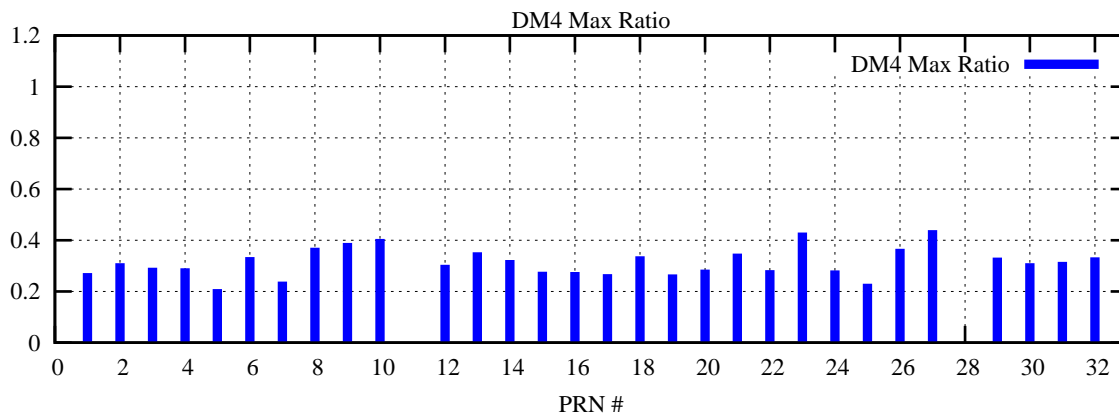

Ratio (PRN Bias/Threshold)

GpsWeek 2183 Day 5

Skinny (Type 0): PRN 8 22
Broad (Type 2): PRN 7 15 17 21 24