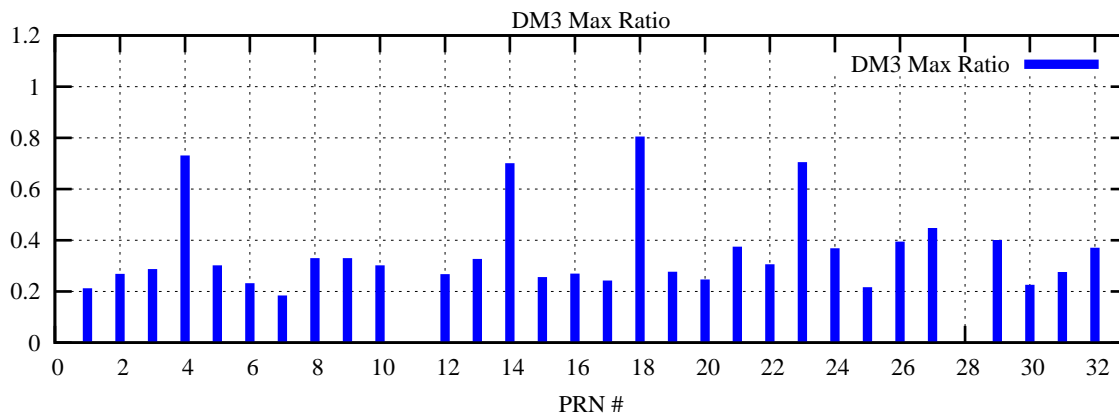

Ratio (PRN Bias/Threshold)

GpsWeek 2183 Day 5

Skinny (Type 0): PRN 8 22
Broad (Type 2): PRN 7 15 17 21 24