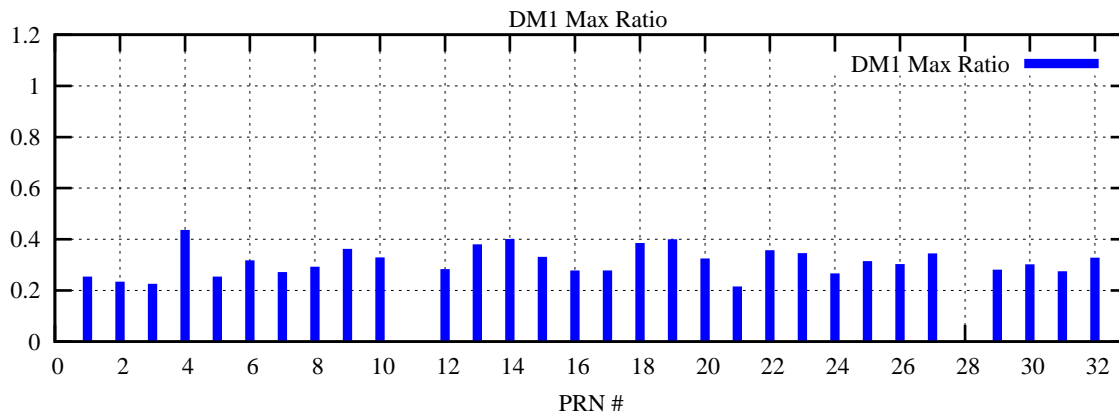

Ratio (PRN Bias/Threshold)

GpsWeek 2183 Day 5

Skinny (Type 0): PRN 8 22
Broad (Type 2): PRN 7 15 17 21 24