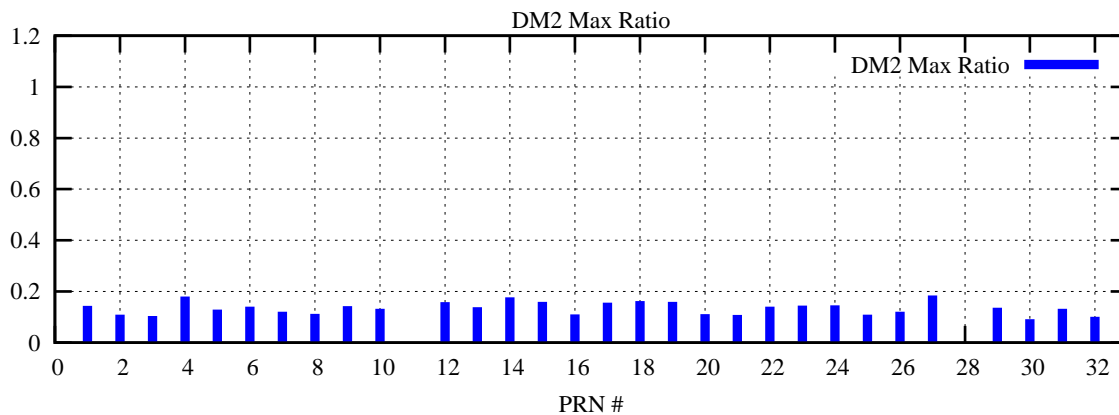

Ratio (PRN Bias/Threshold)

GpsWeek 2183 Day 5

Skinny (Type 0): PRN 8 22
Broad (Type 2): PRN 7 15 17 21 24